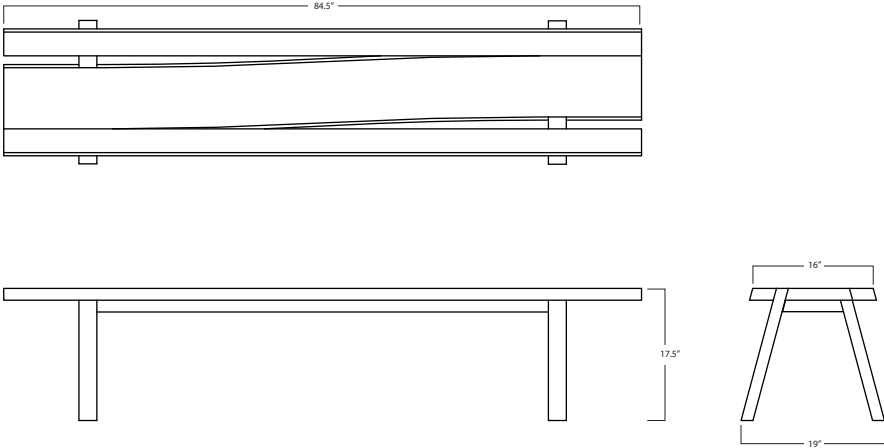

# Divis Bench

Mike and Maaik

On its own or as a companion to its namesake table, the Divis bench shares the table's signature cut-outs and exquisite woodwork. Generously proportioned and constructed from solid hardwoods, the Divis Bench is available in natural poplar and white- or black-painted ash.