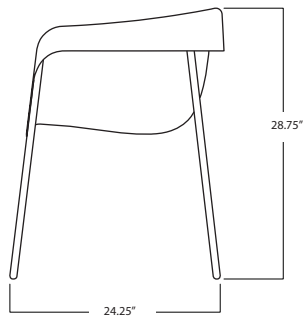

Careem

Karim Rashid

Originally designed in 1999, the piece was re-designed and re-engineered for Council's 2010 collection. Its welcoming bucket seat is molded of recycled PET, then optionally upholstered in various classic fabrics. The frame comes in a spare powder-coated steel or slender and graceful ash hardwood. Seat and frame come apart for easy stacking.