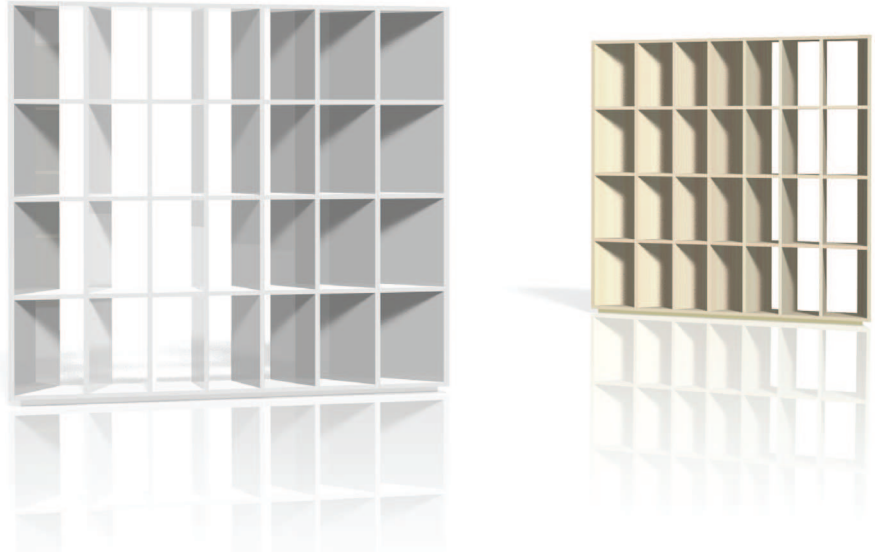

Radial

nendo, 2008

With its varying angles, this dynamic bookshelf appears to undulate as it is approached. Useful and stylish alone but even more remarkable in series, Radial is available in three heights, in lacquered MDF and various wood finishes.