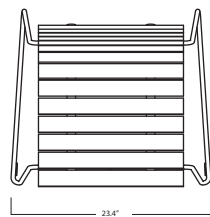

Plank Side Chair

Eric Pfeiffer

The Plank Collection was designed for relaxed outdoor living. All pieces are structured around a frame of white powdercoated steel with weather-treated pine slats in a natural, whitewashed, black-stained or gray-stained finish. The Plank Side Chair features the same slatted structure as the Plank Lounger in a more compact, patio-friendly size. Stacks up to six high.