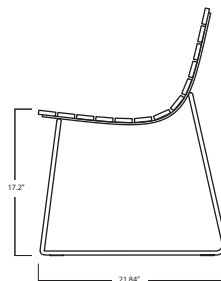

Plank Side Chair

Eric Pfeiffer

The Plank Collection was designed for relaxed outdoor living. All pieces are structured around a frame of white powdercoated steel with weather-treated pine slats in a natural, whitewashed, black-stained or gray-stained finish. The Plank Side Chair features the same slatted structure as the Plank Lounger in a more compact, patio-friendly size. Stacks up to six high.