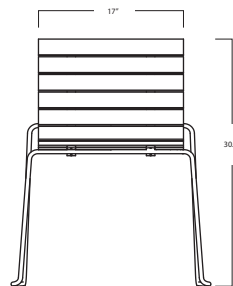

Plank Side Chair

Eric Pfeiffer

The Plank Collection was designed for relaxed outdoor living. All pieces are structured around a frame of white powdercoated steel with weather-treated pine slats in a natural, whitewashed, black-stained or gray-stained finish. The Plank Side Chair features the same slatted structure as the Plank Lounger in a more compact, patio-friendly size. Stacks up to six high.