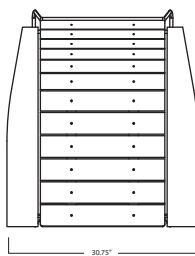

Plank Lounger

Eric Pfeiffer

The Plank Collection was designed for relaxed outdoor living. All pieces are structured around a frame of white powdercoated steel with weather-treated pine slats in a natural, whitewashed, black-stained or gray-stained finish. The Plank Lounger recalls a traditional Adirondack chair with its deep, low-slung seat, but cuts a decidedly more modern profile. Horizontal wood slats finished with softly-rounded edges attach to a lithe metal frame. The Lounger is available with or without arms.