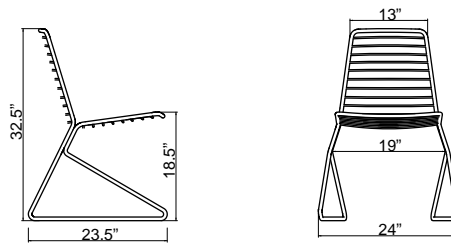

Drake

One & Co, 2009

The Drake chair's exaggerated stance provides a stable seating option for use both indoors and out. The continuous line of the welded frame supports a cantilevered seat with a comfortably subtle curve. Stacks four high and is powder coated in a variety of colors.