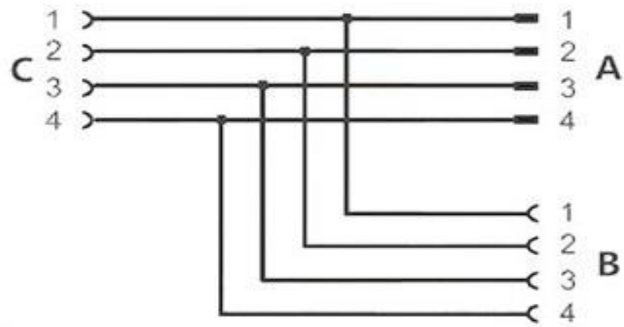

M12 connector conversion plug Y shaped three-way pipe waterproof
sensor connectors male female 4pin 5pin

The parameters параметр

Male

Female

male 4pin

A
male
4pin

B
female
4 pin

female 5pin
C

A
male
5pin

B
female
5pin