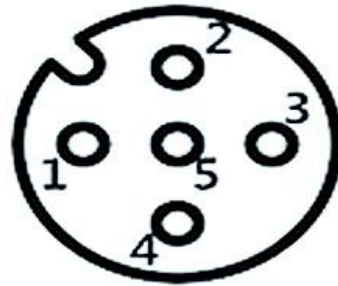

M12 connector conversion plug Y shaped three-way pipe waterproof
sensor connectors male female 4pin 5pin

The parameters параметр

Male

Female

male 4pin

A
male
4pin

B
female
4 pin

female 5pin
C

A
male
5pin

B
female
5pin