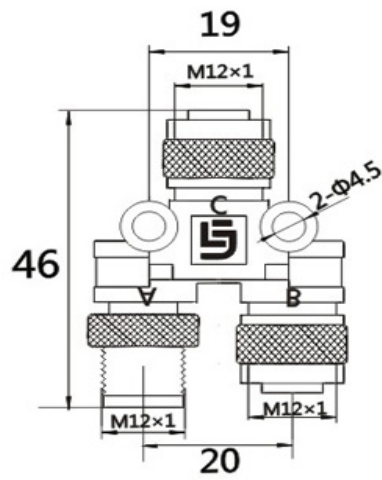

M12 connector conversion plug Y shaped three-way pipe waterproof
sensor connectors male female 4pin 5pin

The parameters параметр

Male

Female

male 4pin

A
male
4pin

B
female
4 pin

female 5pin
C

A
male
5pin

B
female
5pin