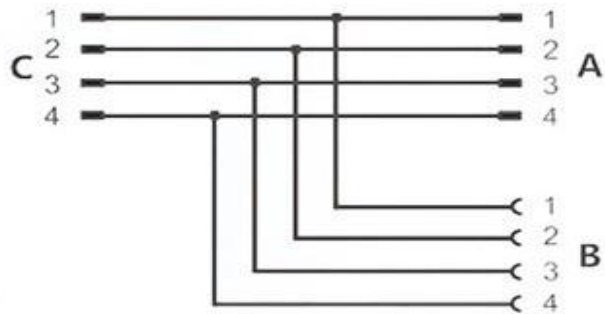

M12 connector conversion plug Y shaped three-way pipe waterproof
sensor connectors male female 4pin 5pin

The parameters параметр

Male

Female

male 4pin

A
male
4pin

B
female
4 pin

female 5pin
C

A
male
5pin

B
female
5pin