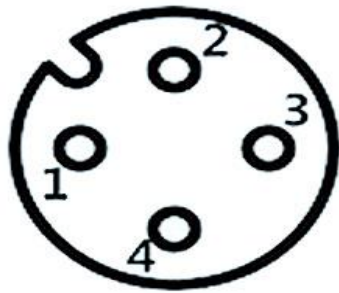

M12 connector conversion plug Y shaped three-way pipe waterproof
sensor connectors male female 4pin 5pin

The parameters параметр

Male

Female

male 4pin

A
male
4pin

B
female
4 pin

female 5pin
C

A
male
5pin

B
female
5pin