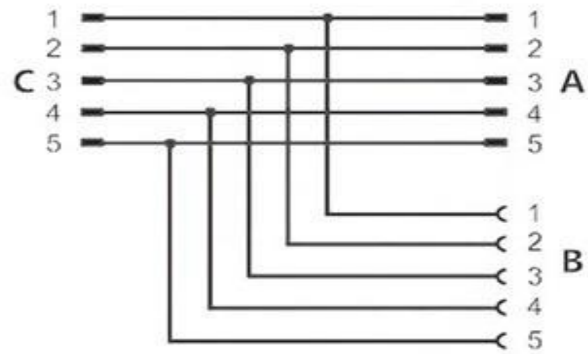

M12 connector conversion plug Y shaped three-way pipe waterproof
sensor connectors male female 4pin 5pin

The parameters параметр

Male

Female

male 4pin

A
male
4pin

B
female
4 pin

female 5pin
C

A
male
5pin

B
female
5pin