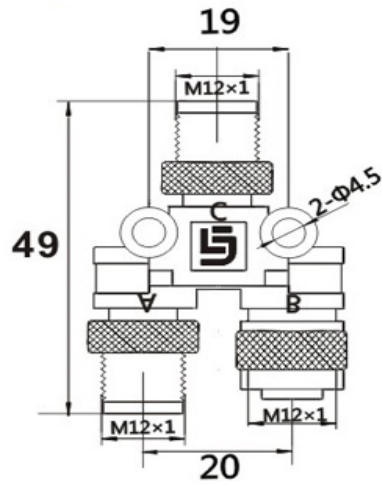

M12 connector conversion plug Y shaped three-way pipe waterproof
sensor connectors male female 4pin 5pin

The parameters параметр

Male

Female

male 4pin

A
male
4pin

B
female
4 pin

female 5pin
C

A
male
5pin

B
female
5pin