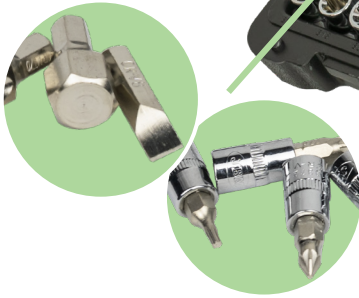

**VALIGETTA PORTAUTENSILI  
CON 108 PEZZI  
BUSSOLE ESAGONALI**

108  
PCS

CrV

**FINITURA  
CROMATA**

7

3

108

Materiale: CR-V

ACCIAIO  
**S2**

54048

RICAMBI  
DISPONIBILI

**COMPRESO DA**

	<b>1/2"</b>	x17	10, 11, 12, 13, 14, 15, 16, 17, 18, 19, 20, 21, 22, 24, 27, 30, 32mm
	<b>1/4"</b>	x13	4, 4.5, 5, 5.5, 6, 7, 8, 9, 10, 11, 12, 13, 14mm
	<b>1/2"</b>	x5	14, 15, 17, 19, 22mm
	<b>1/4"</b>	x8	6, 7, 8, 9, 10, 11, 12, 13mm
	<b>1/2"</b>	x8	E10, E11, E12, E14, E16, E18, E20, E24
	<b>1/4"</b>	x5	E4, E5, E6, E7, E8
		x2	1/2" - 1/4"
	<b>1/2"</b>	x2	125, 250mm
	<b>1/4"</b>	x2	50, 100mm
		x2	1/2" - 1/4"
	<b>1/2"</b>	x1	adattatore 3/8" H x 1/2" M

	<b>1/2"</b>	x2	16, 21mm
	<b>1/2"</b>	x1	8mm
		x3	1.5, 2, 2.5mm
		x1	1/4"
		x1	1/4"
		x2	PH3, PH4
		x2	PZ3, PZ4
	<b>8mm</b>	x5	7, 8, 10, 12, 14mm
		x3	SL8, SL10, SL12
		x5	T40, T45, T50, T55, T60

		x2	PH1, PH2
		x2	PZ1, PZ2
	<b>1/4"</b>	x4	3, 4, 5, 6mm
		x3	SL4, SL5.5, SL6.5
		x8	T8, T10, T15, T20, T25, T27, T30