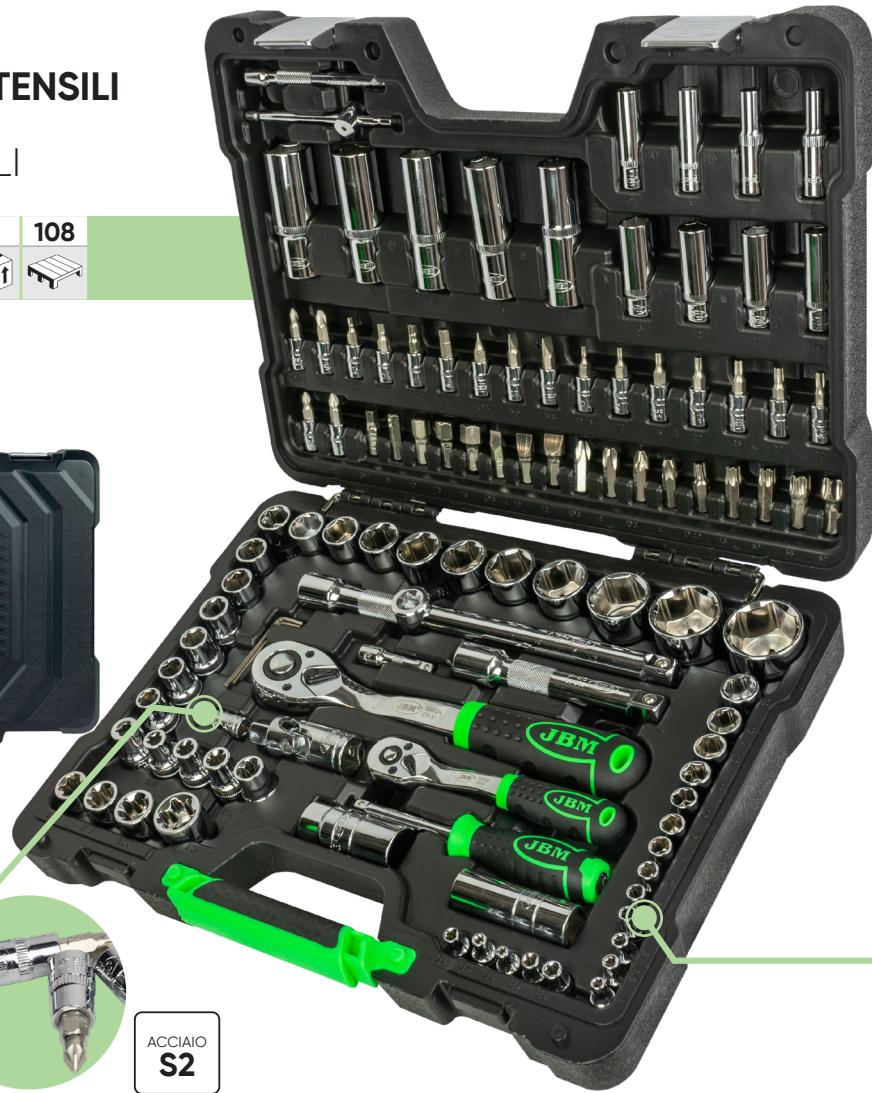

**VALIGETTA PORTAUTENSILI  
CON 108 PEZZI  
BUSSOLE ESAGONALI**

108  
PCS

CrV

**FINITURA  
CROMATA**

7

3

108

Materiale: CR-V

ACCIAIO  
**S2**

54048

RICAMBI  
DISPONIBILI

**COMPRESO DA**

	<b>1/2"</b>	x17	10, 11, 12, 13, 14, 15, 16, 17, 18, 19, 20, 21, 22, 24, 27, 30, 32mm
	<b>1/4"</b>	x13	4, 4.5, 5, 5.5, 6, 7, 8, 9, 10, 11, 12, 13, 14mm
	<b>1/2"</b>	x5	14, 15, 17, 19, 22mm
	<b>1/4"</b>	x8	6, 7, 8, 9, 10, 11, 12, 13mm
	<b>1/2"</b>	x8	E10, E11, E12, E14, E16, E18, E20, E24
	<b>1/4"</b>	x5	E4, E5, E6, E7, E8
		x2	1/2" - 1/4"
	<b>1/2"</b>	x2	125, 250mm
	<b>1/4"</b>	x2	50, 100mm
		x2	1/2" - 1/4"
	<b>1/2"</b>	x1	adattatore 3/8" H x 1/2" M

	<b>1/2"</b>	x2	16, 21mm
	<b>1/2"</b>	x1	8mm
		x3	1.5, 2, 2.5mm
		x1	1/4"
		x1	1/4"
		x2	PH3, PH4
		x2	PZ3, PZ4
	<b>8mm</b>	x5	7, 8, 10, 12, 14mm
		x3	SL8, SL10, SL12
		x5	T40, T45, T50, T55, T60

		x2	PH1, PH2
		x2	PZ1, PZ2
	<b>1/4"</b>	x4	3, 4, 5, 6mm
		x3	SL4, SL5.5, SL6.5
		x8	T8, T10, T15, T20, T25, T27, T30