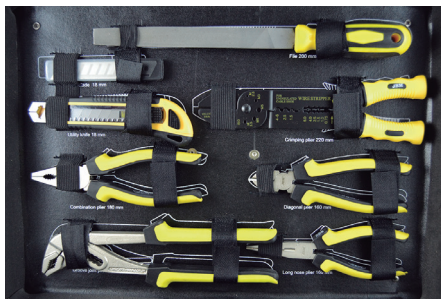

VALIGETTI PORTAUTENSILI
ALLUMINIO 108PCS

FINITURA
SATINATA

8,2
Kg

1
Cassa

36
Strumenti

Materiale: CR-V

108
PCS

CrV

1/2"

1/4"

53444

RICAMBI
DISPONIBILI

COMPRESO DA

	1/4"	x8	4, 4.5, 5, 5.5, 6, 7, 8, 9mm
	3/8"	x9	10, 11, 12, 13, 14, 15, 17, 18, 19mm
	1/2"	x1	ref. 53158
	1/2"	x1	ref. 53444
	3/8"	x2	75,150mm
	1/2"	x2	75,150mm
	1/4"	x1	adattatore 3/8" H x 1/4" M
	1/4"	x1	25mmL
	1/4"	x1	1/4"