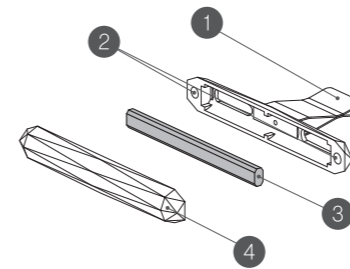

Overview

- ① Metal Clip Base
- ② Magnet Lock
- ③ Replaceable Refill Stick
- ④ Crystal Magnet Cover

Instructions

1. Hold the metal clip base and pull out the crystal magnet cover.

2. Add few drops of natural essential oil evenly onto the refill stick.

3. Place back the crystal magnet cover to the metal clip base.

4. Clip the diffuser to the car vent.

BLOOMY LOTUS

www.bloomylotus.com