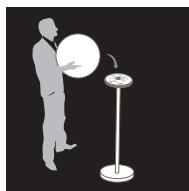

ACCESSOIRES

STAND IT