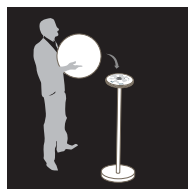

ACCESSORIES

STAND IT