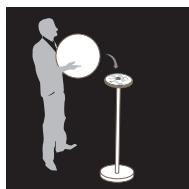

STANDARDS

- CE - FCC - RoHS - IP 68
- 1 year warranty

DIMENSIONS

- Product: Ø 16 x 21 cm
- Box: 16 x 16 x 25 cm
- Net weight: 1,07 Kg

CONTAINS

+

ACCESSORIES

STAND IT