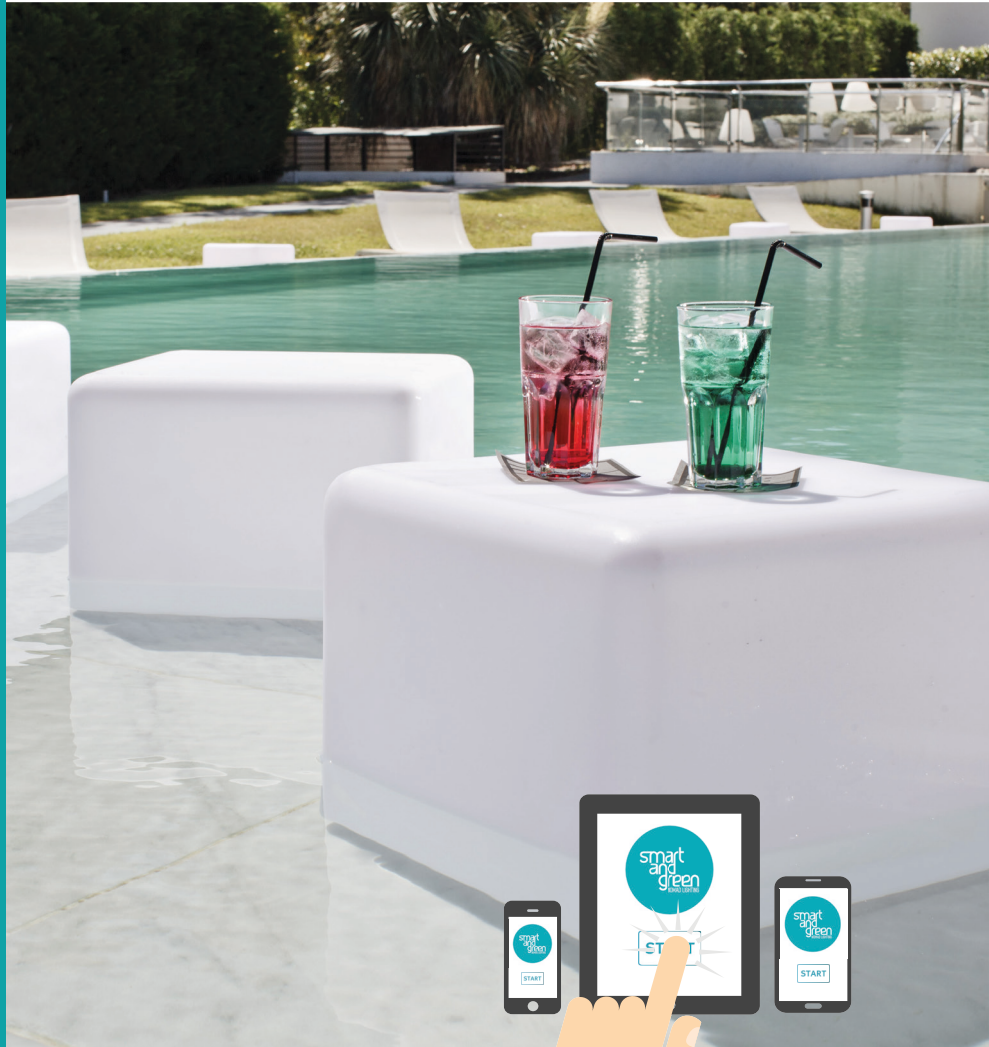

STANDARDS

- CE - FCC - RoHS - IP 68
- 1 year warranty

DIMENSIONS

- Product: 25 x 25 cm
- Box: 25,5 x 25,5 x 29,5 cm
- Net weight: 1,2 Kg

CONTAINS

+

ACCESSORIES

TRAY/TROLLEY