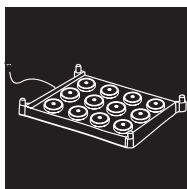

STANDARDS

- CE - FCC - RoHS - IP 68
- 1 year warranty

DIMENSIONS

- Product: 25 x 25 cm
- Box: 25,5 x 25,5 x 29,5 cm
- Net weight: 1,2 Kg

CONTAINS

+

ACCESSORIES

TRAY/TROLLEY