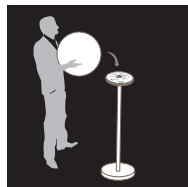

ACCESSORIES

STAND IT