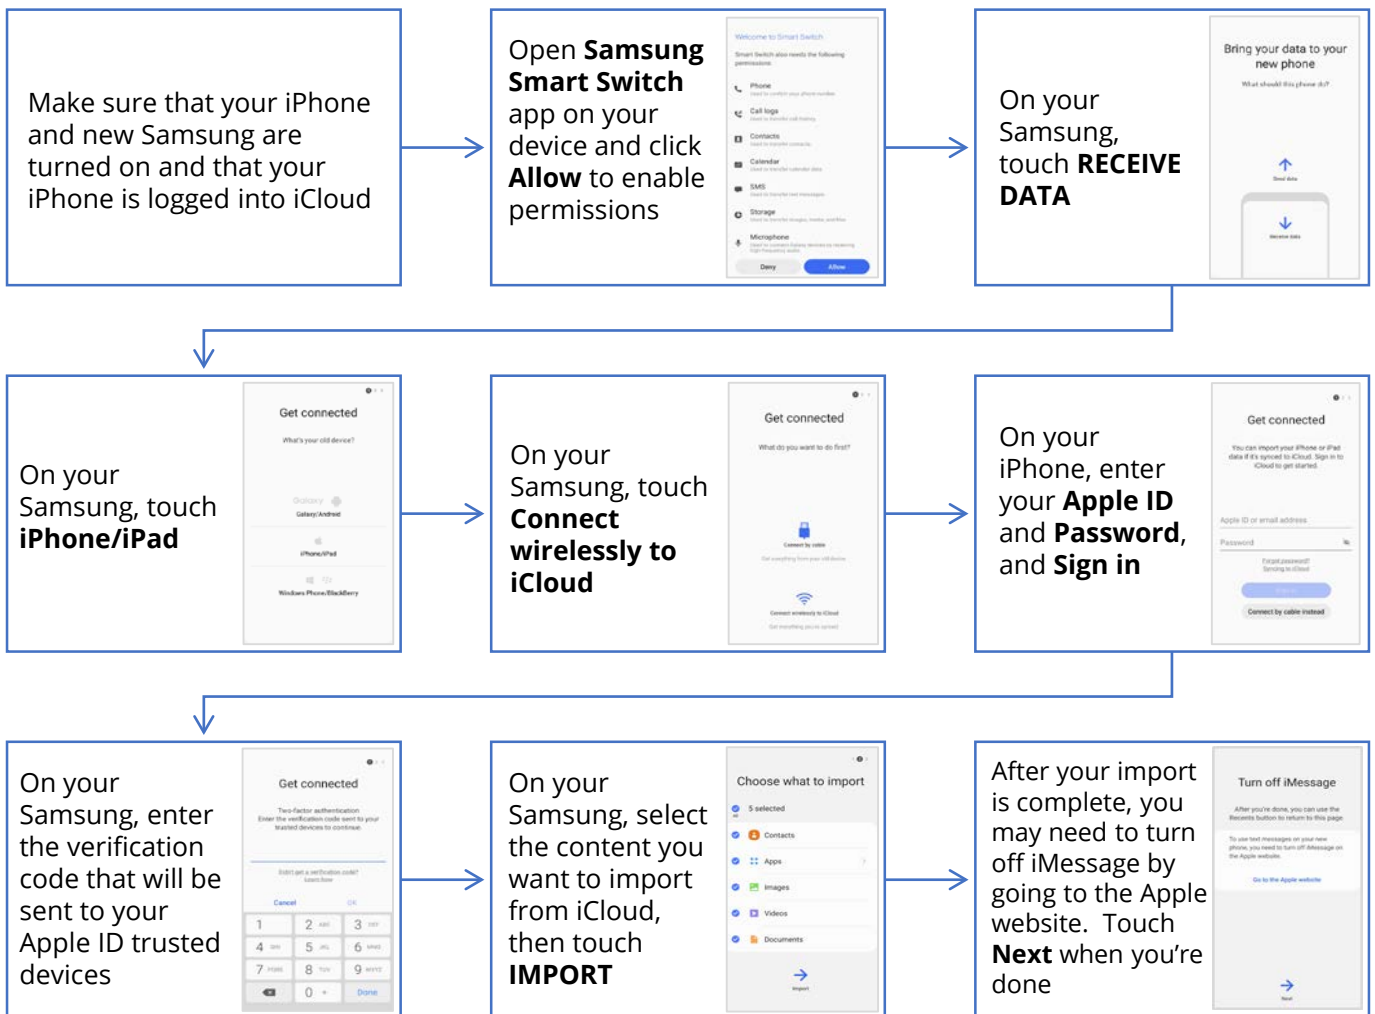

We can help!

Device Content/Data Transfer

Allows you to move photos, text messages, emails, and other files and applications between devices.

INSTRUCTIONS:

iPhone to Samsung using SAMSUNG SMART SWITCH wirelessly

We can help!

INSTRUCTIONS:

iPhone to Samsung using SAMSUNG SMART SWITCH with a USB Cable