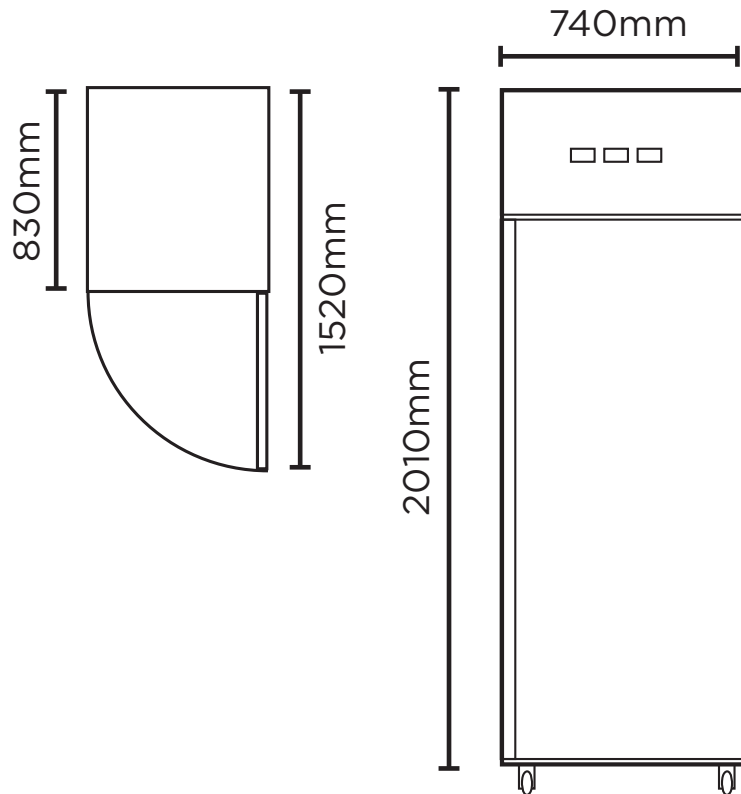

Gastronom Stainless Steel 650L Storage Fridge

| Vertical Display & Storage

Gastronom Stainless Steel 650L Storage Fridge

| Vertical Display & Storage

SPECIFICATIONS				DIMENSIONS	
Model Number	UC0650SD-NR	Colour	Stainless Steel	External (mm)	
Part Number	3735161-NR	Display Light Box	No	Width	740
Volume	650L	Internal Light	LED	Depth	830
Unit Weight	143kg	No. of Doors	1	Height	2010
Packaged Weight	148kg	Door Type	Solid	Internal (mm)	
Adjustable Temp. Range	+1°C to +5°C	Door Style	Hinged	Width	624
Max. Ambient Temp.	38°C	Door Shape	Flat	Depth	685
Climate Class	4M1	Door Swing Dimension	830mm	Height	1390
Energy Consumption	2.55kWh/24h	Total Depth of door open	1520mm	Packaged (mm)	
GEMS Star Rating	3 stars	Self-Closing Door	Yes	Width	769
Refrigeration Capacity	360W	Door Lock	Yes	Depth	855
Refrigerant	R290	No. of Shelves incl Base	6	Height	2062
Rated Current	3A	Shelf Type	Adjustable		
Electrical Voltage	220-240V	Shelves Dimensions	530(w) x 650(d) mm		
Frequency	50Hz	Temp. Controller	Digital		
Power Supply	Single Phase	Castors	Yes		
Power Plug	1 x 10A	Warranty	2 Years Bromic Extra Care Warranty - Labour and Parts		
Plug Location	Top left				