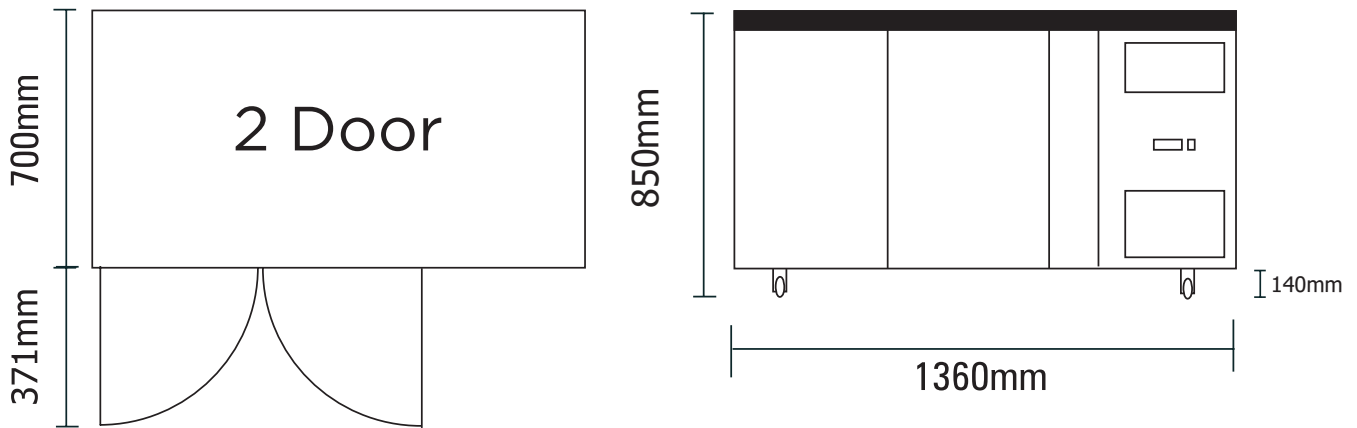

Underbench Storage Fridge 282L LED

| Bar Fridges & Freezers

Underbench Storage Fridge 282L LED

| Bar Fridges & Freezers

SPECIFICATIONS				DIMENSIONS	
Model Number	UBC1360SD-NR	Colour	Stainless Steel		
Part Number	3735204-NR	Internal Light	No	External (mm)	
Volume	282L	No. of Doors	2	Width	1360
Unit Weight	110kg	Door Type	Solid	Depth	700
Packaged Weight	115kg	Door Style	Hinged	Height	850
Adjustable Temp. Range	+1°C to +5°C	Door Lock	No	Internal (mm)	
Max. Ambient Temp.	38°C	Self-Closing Door	Yes	Width	902
Climate Class	4M1	Door Swing Dimension	371mm	Depth	530
Energy Consumption	3.024kWh/24h	Total Depth of Door Open	1071mm	Height	589
GEMS Star Rating	4 stars	No. of Shelves Incl. Base Per Door	3	Packaged (mm)	
Refrigeration Capacity	245W	Shelf Type	Adjustable	Width	1390
Refrigerant	R600a	Shelves Dimensions	333(w) x 530(d) mm	Depth	730
Rated Current	2A	Temp. Controller	Digital	Height	910
Electrical Voltage	220-240V	Castors	Yes		
Frequency	50Hz	Warranty	2 Years, Parts & Labour		
Power Supply	Single Phase		Bromic Extra Care		
Power Plug	1 x 10A				
Plug Location	Bottom Right				