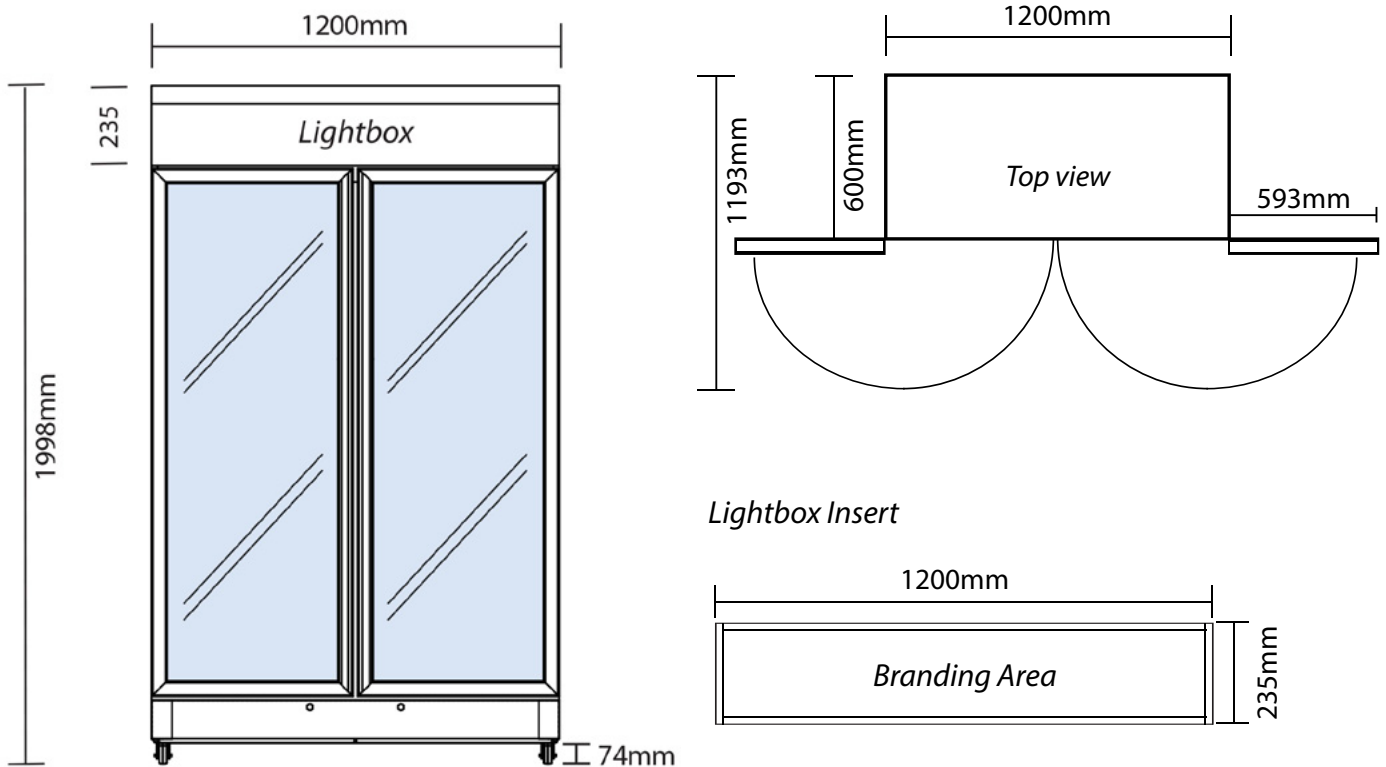

Flat Glass Door 960L LED Display Fridge

| Vertical Display & Storage

Flat Glass Door 960L LED Display Fridge

Vertical Display & Storage

SPECIFICATIONS				DIMENSIONS	
Model Number	GM1000LWECO	Colour	White	External (mm)	
Part Number	3736252	Display Light Box	Yes	Width	1200
Volume	960L	Internal Light	LED	Depth	690
Unit Weight	177kg	No. of Doors	2	Height	1998
Packaged Weight	182kg	Door Type	Glass	Internal (mm)	
Adjustable Temp. Range	+1°C to +7°C	Door Glass Type	Double glazed	Width	1090
Max. Ambient Temp.	38°C	Door Style	Hinged	Depth	545
Climate Class	3M1	Door Shape	Flat	Height	1707
Energy Consumption	7.38kWh/24h	Door Swing Dimension	593mm	Internal (mm)	
GEMS Star Rating	6 stars	Total Depth of door open	1193mm	Width	1090
Refrigeration Capacity	650W	Self-Closing Door	Yes	Depth	545
Refrigerant	R290	Door Lock	Yes	Height	1707
Rated Current	4A	No. of Shelves incl Base	5	Internal (mm)	
Electrical Voltage	220-240V	Shelf Type	Adjustable	Width	1270
Frequency	50Hz	Shelves Dimensions	527(w) x 478(d) mm	Depth	754
Power Supply	Single Phase	Temp. Controller	Analogue	Height	2115
Power Plug	1 x 10A	Castors	Yes	Internal (mm)	
Plug Location	Bottom left rear	Warranty	2 Years Bromic Extra Care Warranty - Labour and Parts	Width	1270
				Depth	754
				Height	2115