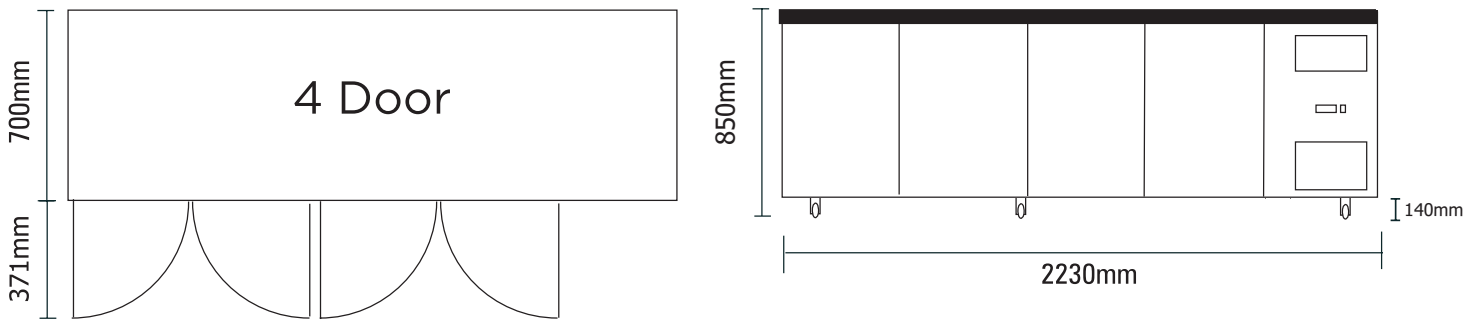

Underbench Glass Door Display Fridge 553L LED

| Bar Fridges & Freezers

SPECIFICATIONS

Model Number	UBC2230GD-NR
Part Number	3735212-NR
Volume	553L
Unit Weight	180kg
Packaged Weight	185kg
Adjustable Temp. Range	+1°C to +5°C
Max. Ambient Temp.	32°C
Climate Class	3M1
Energy Consumption	6.08kWh/24h
GEMS Star Rating	2 stars
Refrigeration Capacity	345W
Refrigerant	R290
Rated Current	6.08A
Electrical Voltage	220-240V
Frequency	50Hz
Power Supply	Single Phase
Power Plug	1 x 10A
Plug Location	Bottom Right

Colour	Stainless Steel
Internal Light	LED
No. of Doors	4
Door Type	Glass
Door Glass Type	Double glazed
Door Style	Hinged
Door Lock	No
Self-Closing Door	Yes
Door Swing Dimension	371mm
Total Depth of Door Open	1071mm
No. of Shelves Incl. Base Per Door	3
Shelf Type	Adjustable
Shelves Dimensions	333(w) x 530(d) mm
Temp. Controller	Digital
Castors	Yes
Warranty	2 Years, Parts & Labour
	Bromic Extra Care

DIMENSIONS

External (mm)	
Width	2230
Depth	725
Height	850
Internal (mm)	
Width	1772
Depth	530
Height	589
Packaged (mm)	
Width	2260
Depth	730
Height	910