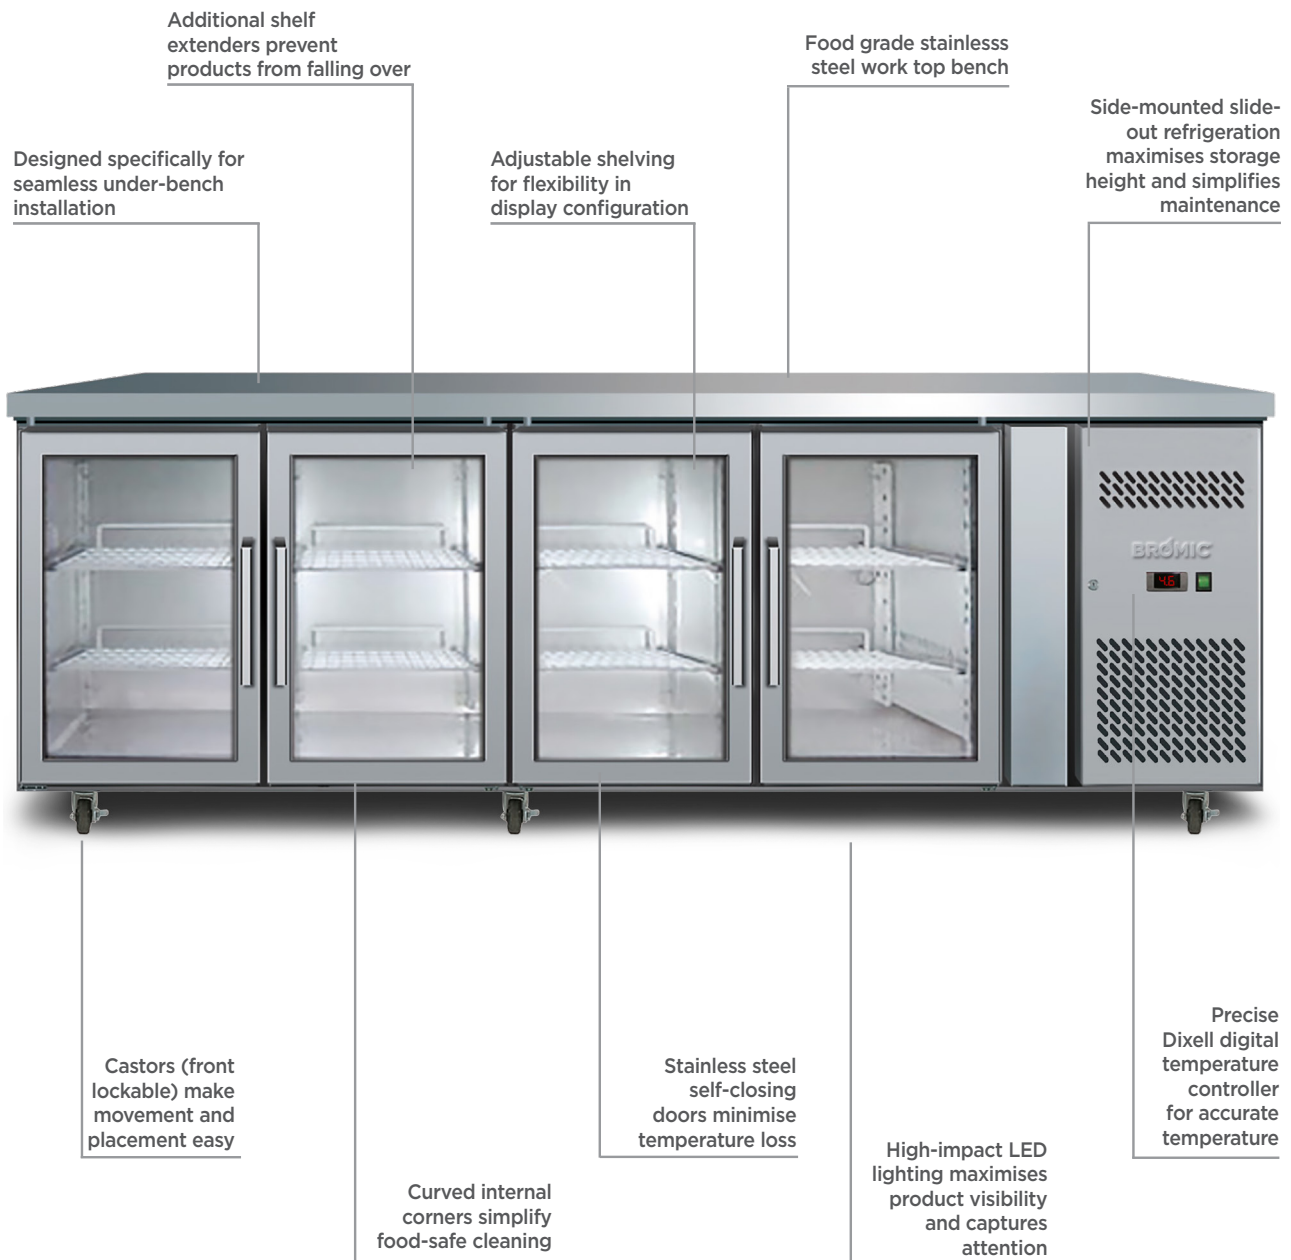

Underbench Glass Door Display Fridge 553L LED

| Bar Fridges & Freezers

Designed specifically for seamless under-bench installation

Additional shelf extenders prevent products from falling over

Adjustable shelving for flexibility in display configuration

Food grade stainless steel work top bench

Side-mounted slide-out refrigeration maximises storage height and simplifies maintenance

Castors (front lockable) make movement and placement easy

Curved internal corners simplify food-safe cleaning

Stainless steel self-closing doors minimise temperature loss

High-impact LED lighting maximises product visibility and captures attention

Precise Dixell digital temperature controller for accurate temperature

Underbench Glass Door Display Fridge 553L LED

| Bar Fridges & Freezers

SPECIFICATIONS

Model Number	UBC2230GD-NR
Part Number	3735212-NR
Volume	553L
Unit Weight	180kg
Packaged Weight	185kg
Adjustable Temp. Range	+1°C to +5°C
Max. Ambient Temp.	32°C
Climate Class	3M1
Energy Consumption	6.08kWh/24h
GEMS Star Rating	2 stars
Refrigeration Capacity	345W
Refrigerant	R290
Rated Current	6.08A
Electrical Voltage	220-240V
Frequency	50Hz
Power Supply	Single Phase
Power Plug	1 x 10A
Plug Location	Bottom Right