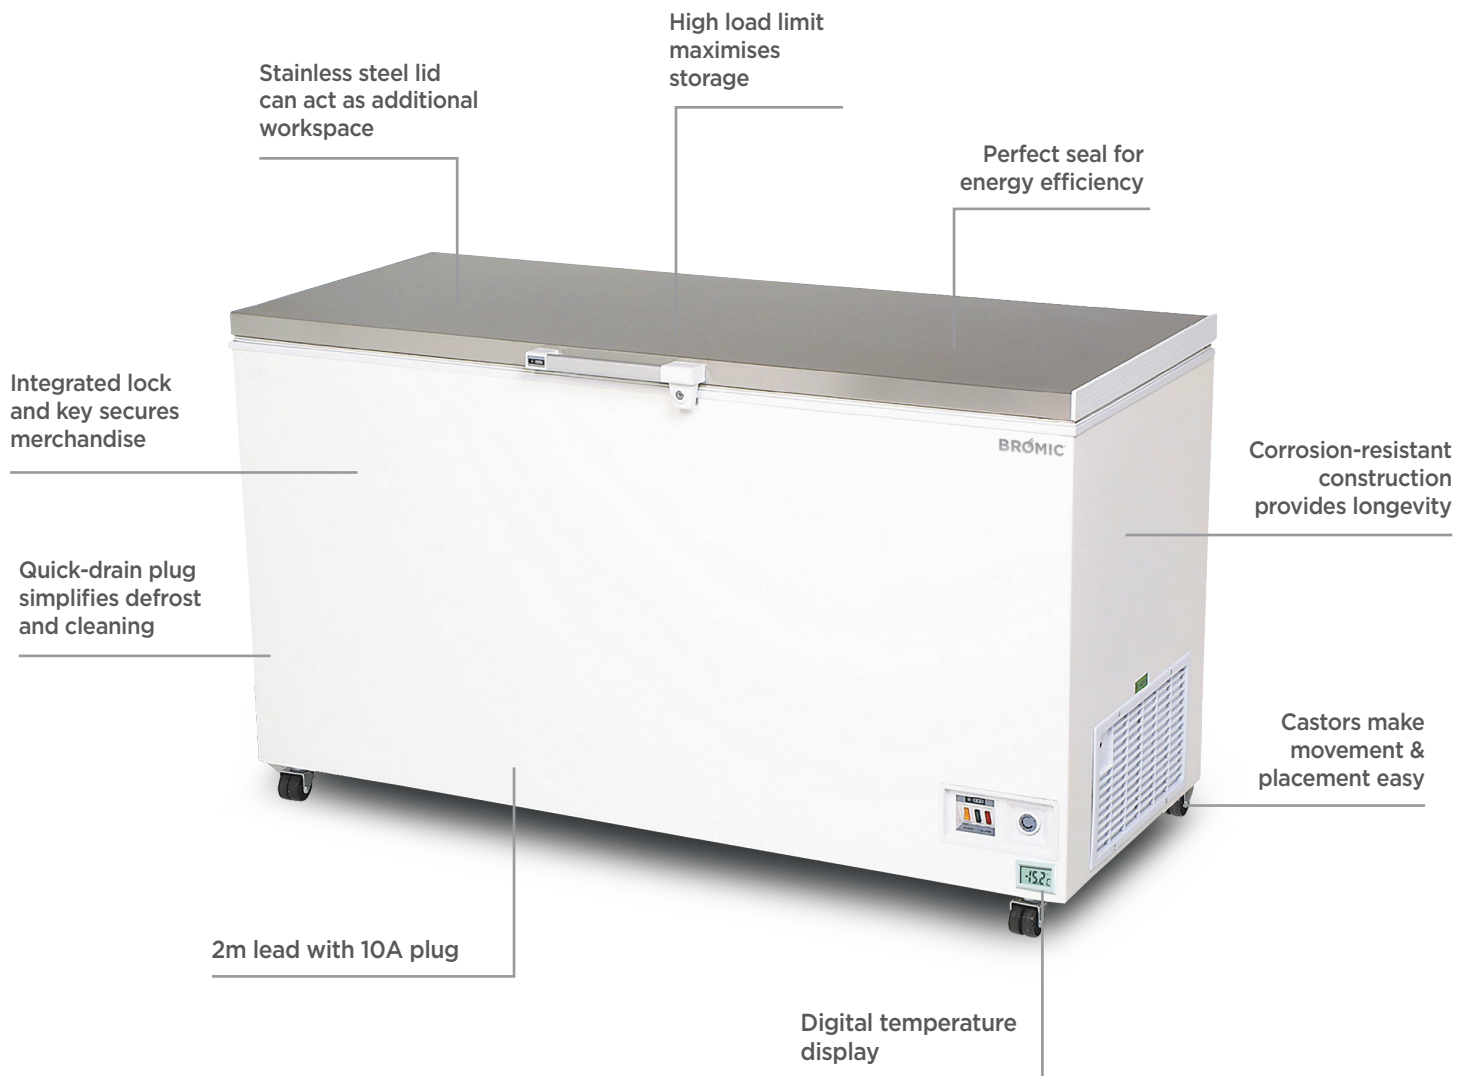

Flat Top Stainless Steel 492L Chest Freezer

| Chest Freezers

Flat Top Stainless Steel 492L Chest Freezer

Chest Freezers

SPECIFICATIONS **DIMENSIONS**

Model Number	CF0500FTSS-NR	Power Supply	Single Phase	External (mm)
Part Number	3735307-NR	Plug Plug	Yes, 1 x 10A	Width 1552
Volume	492L	Plug Location	Rear, bottom right	Depth 715
Unit Weight	94kg	Colour	White	Height 903
Packaged Weight	99kg	Internal Light	LED	Internal (mm)
Adjustable Temp. Range	-25°C to -15°C	No. of Lids	1	Width 1430
Max. Ambient Temp.	35°C	Lid Type	Solid	Depth 510
Climate Class	4L1	Lid Shape	Flat	Height 682
Energy Consumption	2.085kWh/24h	Lid Style	Hinged	Package Dimensions (mm)
GEMS Star Rating	9 Stars	Lid Lock	Yes	Width 1640
Refrigeration Capacity	400W	Total Height with Lid Open	1620mm	Depth 750
Refrigerant	R290	No. of Baskets	2	Height 1005
Air Circulation	Static	Basket Dimensions	205(w) x 432(d) x 200(h) mm	
Rated Current	0.77A	Temp. Controller	Analogue controller, digital display	
Electrical Voltage	220-240V	Castors	Yes	
Frequency	50Hz	Warranty	2 Years Bromic Extra Care Warranty - Labour and Parts	