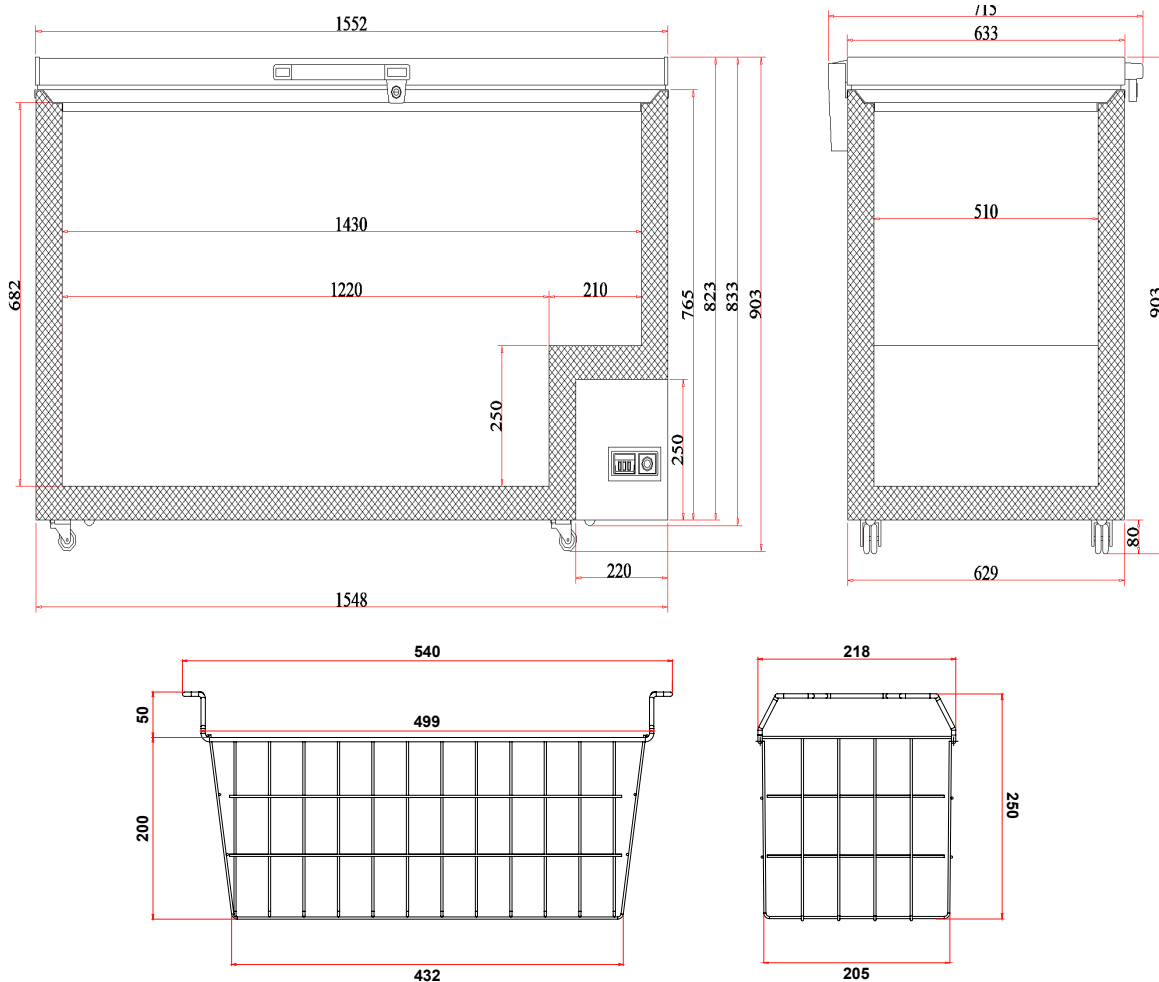

Flat Top Stainless Steel 492L Chest Freezer

| Chest Freezers

Flat Top Stainless Steel 492L Chest Freezer

Chest Freezers

SPECIFICATIONS **DIMENSIONS**

Model Number	CF0500FTSS-NR	Power Supply	Single Phase	External (mm)
Part Number	3735307-NR	Plug Plug	Yes, 1 x 10A	Width 1552
Volume	492L	Plug Location	Rear, bottom right	Depth 715
Unit Weight	94kg	Colour	White	Height 903
Packaged Weight	99kg	Internal Light	LED	Internal (mm)
Adjustable Temp. Range	-25°C to -15°C	No. of Lids	1	Width 1430
Max. Ambient Temp.	35°C	Lid Type	Solid	Depth 510
Climate Class	4L1	Lid Shape	Flat	Height 682
Energy Consumption	2.085kWh/24h	Lid Style	Hinged	Package Dimensions (mm)
GEMS Star Rating	9 Stars	Lid Lock	Yes	Width 1640
Refrigeration Capacity	400W	Total Height with Lid Open	1620mm	Depth 750
Refrigerant	R290	No. of Baskets	2	Height 1005
Air Circulation	Static	Basket Dimensions	205(w) x 432(d) x 200(h) mm	
Rated Current	0.77A	Temp. Controller	Analogue controller, digital display	
Electrical Voltage	220-240V	Castors	Yes	
Frequency	50Hz	Warranty	2 Years Bromic Extra Care Warranty - Labour and Parts	