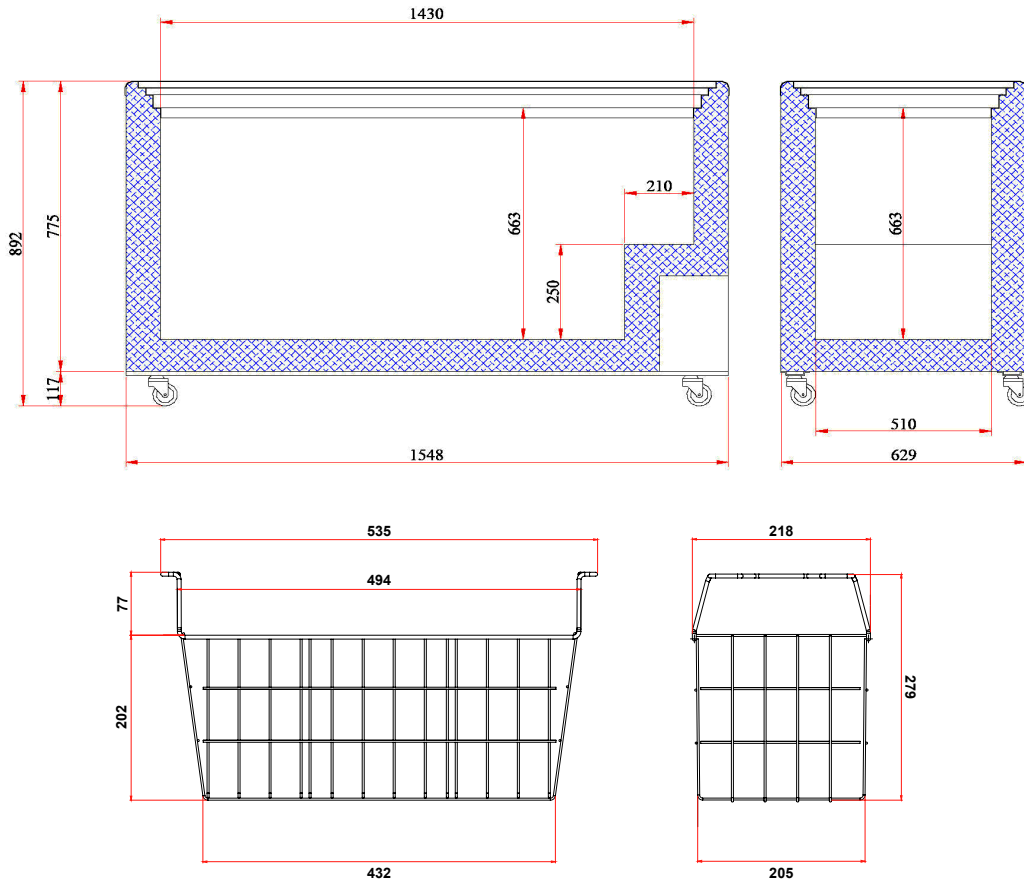

Flat Glass Top 491L Chest Freezer

| Chest Freezers

Flat Glass Top 491L Chest Freezer

Chest Freezers

SPECIFICATIONS

Model Number	CF0500FTFG-NR
Part Number	3735304-NR
Volume	491L
Unit Weight	101kg
Packaged Weight	106kg
Adjustable Temp. Range	-22°C to -12°C
Max. Ambient Temp.	35°C
Climate Class	4L1
Energy Consumption	3.76kWh/24h
GEMS Star Rating	6 Stars
Refrigeration Capacity	400W
Refrigerant	R290
Air Circulation	Static
Rated Current	1.08A
Electrical Voltage	220-240V
Frequency	50Hz

Power Supply	Single Phase
Plug Plug	Yes, 1 x 10A
Plug Location	Rear, bottom right
Colour	White
Internal Light	No
No. of Lids	2
Lid Type	Glass
Lid Shape	Flat
Lid Style	Sliding
Lid Lock	Yes
No. of Baskets	6
Basket Dimensions	205(w) x 432(d) x 202(h) mm
Temp. Controller	Analogue controller, digital display
Castors	Yes
Warranty	2 Years Bromic Extra Care Warranty - Labour and Parts

DIMENSIONS

	External (mm)
Width	1548
Depth	629
Height	892
	Internal (mm)
Width	1430
Depth	510
Height	663
	Packaged (mm)
Width	1585
Depth	680
Height	950