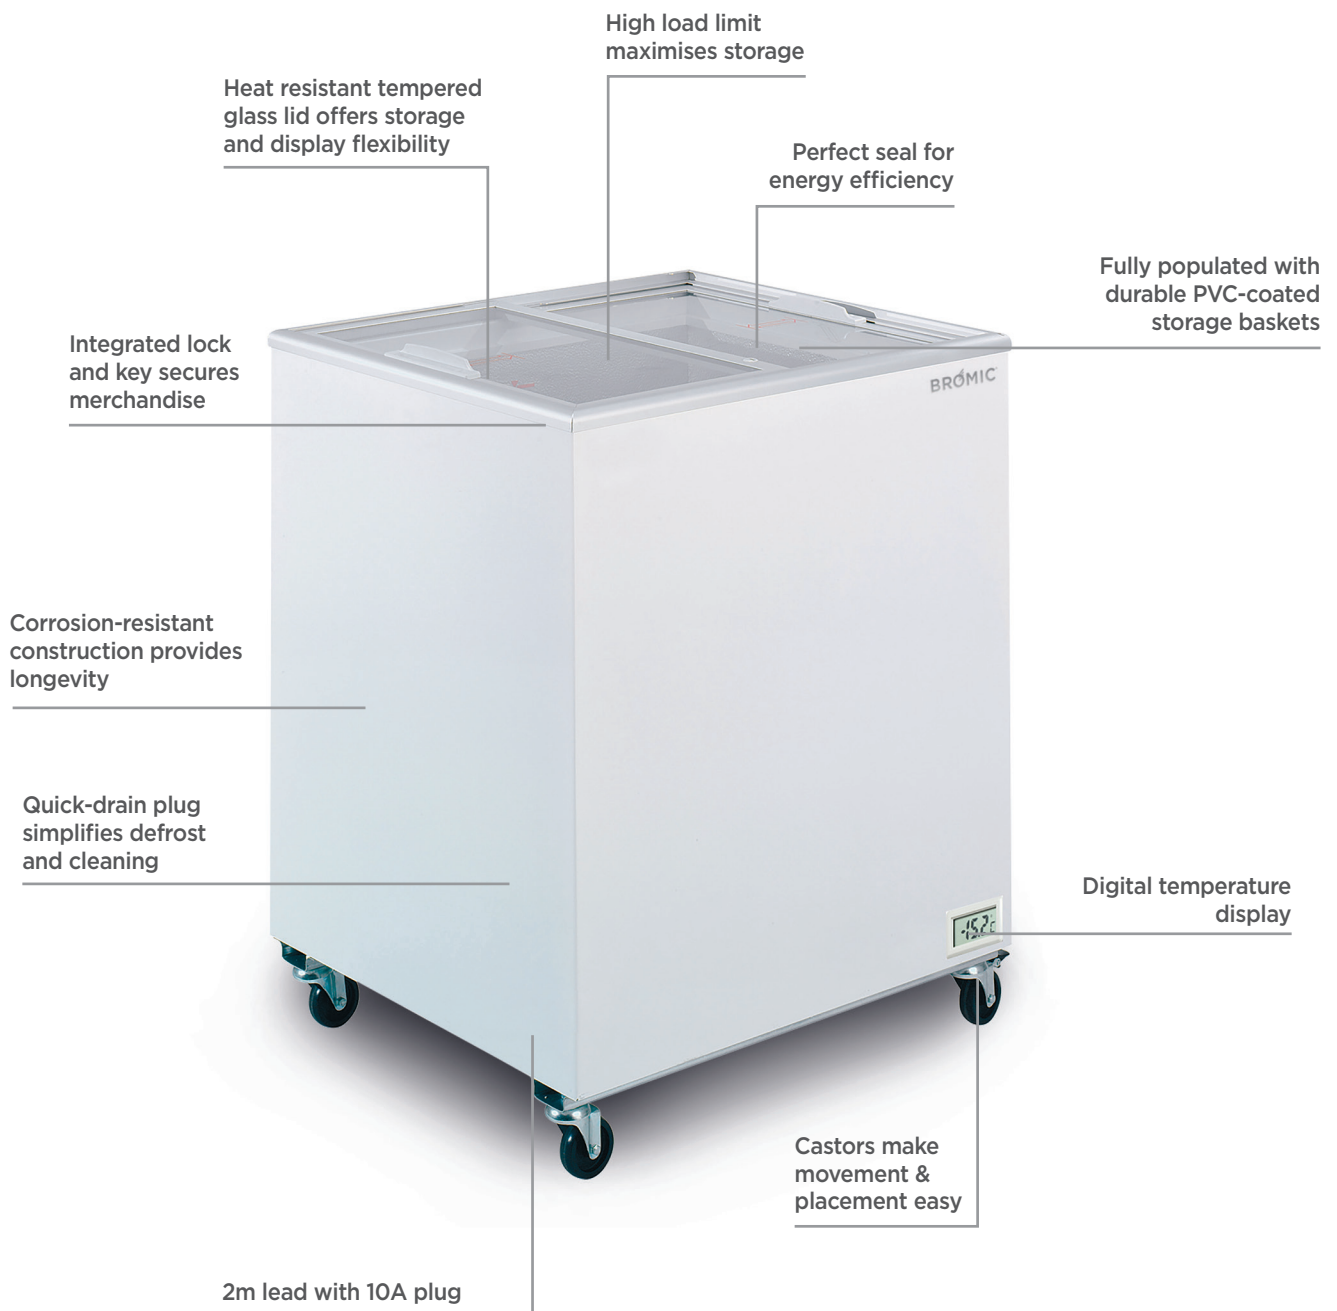

Flat Glass Top 191L Chest Freezer

| Chest Freezers

Flat Glass Top 191L Chest Freezer

Chest Freezers

SPECIFICATIONS

Model Number	CF0200FTFG-NR
Part Number	3735308-NR
Volume	191L
Unit Weight	58kg
Packaged Weight	63kg
Adjustable Temp. Range	-22°C to -12°C
Max. Ambient Temp.	35°C
Climate Class	4L1
Energy Consumption	1.298kWh/24h
GEMS Star Rating	8 Stars
Refrigeration Capacity	190W
Refrigerant	R600a
Air Circulation	Static
Rated Current	0.54A
Electrical Voltage	220-240V
Frequency	50Hz

Power Supply	Single Phase
Plug Plug	Yes, 1 x 10A
Plug Location	Rear, bottom right
Colour	White
Internal Light	No
No. of Lids	2
Lid Type	Glass
Lid Shape	Flat
Lid Style	Sliding
Lid Lock	Yes
No. of Baskets	2
Basket Dimensions	205(w) x 432(d) x 202(h) mm
Temp. Controller	Analogue controller, digital display
Castors	Yes
Warranty	2 Years Bromic Extra Care Warranty - Labour and Parts

DIMENSIONS

	External (mm)
Width	719
Depth	629
Height	892
	Internal (mm)
Width	600
Depth	510
Height	663
	Packaged (mm)
Width	740
Depth	680
Height	950