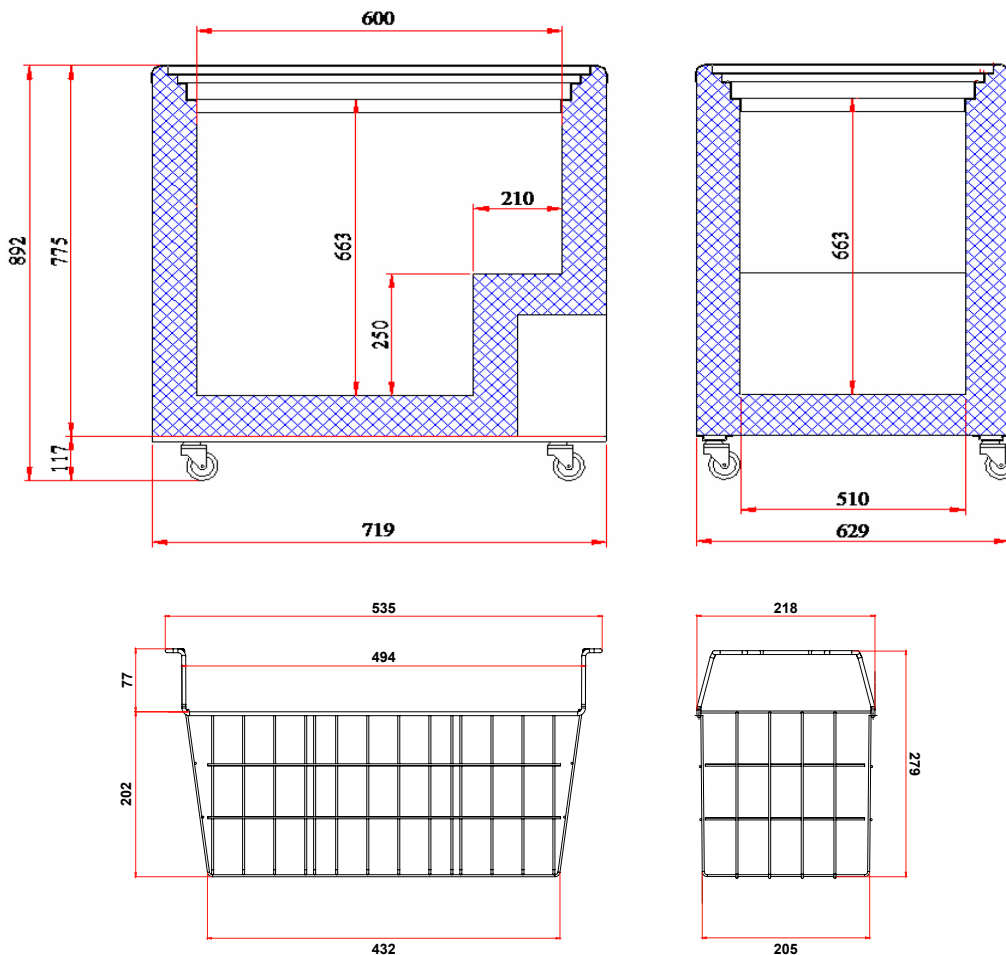

Flat Glass Top 191L Chest Freezer

| Chest Freezers

Flat Glass Top 191L Chest Freezer

Chest Freezers

SPECIFICATIONS

Model Number	CF0200FTFG-NR
Part Number	3735308-NR
Volume	191L
Unit Weight	58kg
Packaged Weight	63kg
Adjustable Temp. Range	-22°C to -12°C
Max. Ambient Temp.	35°C
Climate Class	4L1
Energy Consumption	1.298kWh/24h
GEMS Star Rating	8 Stars
Refrigeration Capacity	190W
Refrigerant	R600a
Air Circulation	Static
Rated Current	0.54A
Electrical Voltage	220-240V
Frequency	50Hz

Power Supply	Single Phase
Plug Plug	Yes, 1 x 10A
Plug Location	Rear, bottom right
Colour	White
Internal Light	No
No. of Lids	2
Lid Type	Glass
Lid Shape	Flat
Lid Style	Sliding
Lid Lock	Yes
No. of Baskets	2
Basket Dimensions	205(w) x 432(d) x 202(h) mm
Temp. Controller	Analogue controller, digital display
Castors	Yes
Warranty	2 Years Bromic Extra Care Warranty - Labour and Parts

DIMENSIONS

	External (mm)
Width	719
Depth	629
Height	892
	Internal (mm)
Width	600
Depth	510
Height	663
	Packaged (mm)
Width	740
Depth	680
Height	950