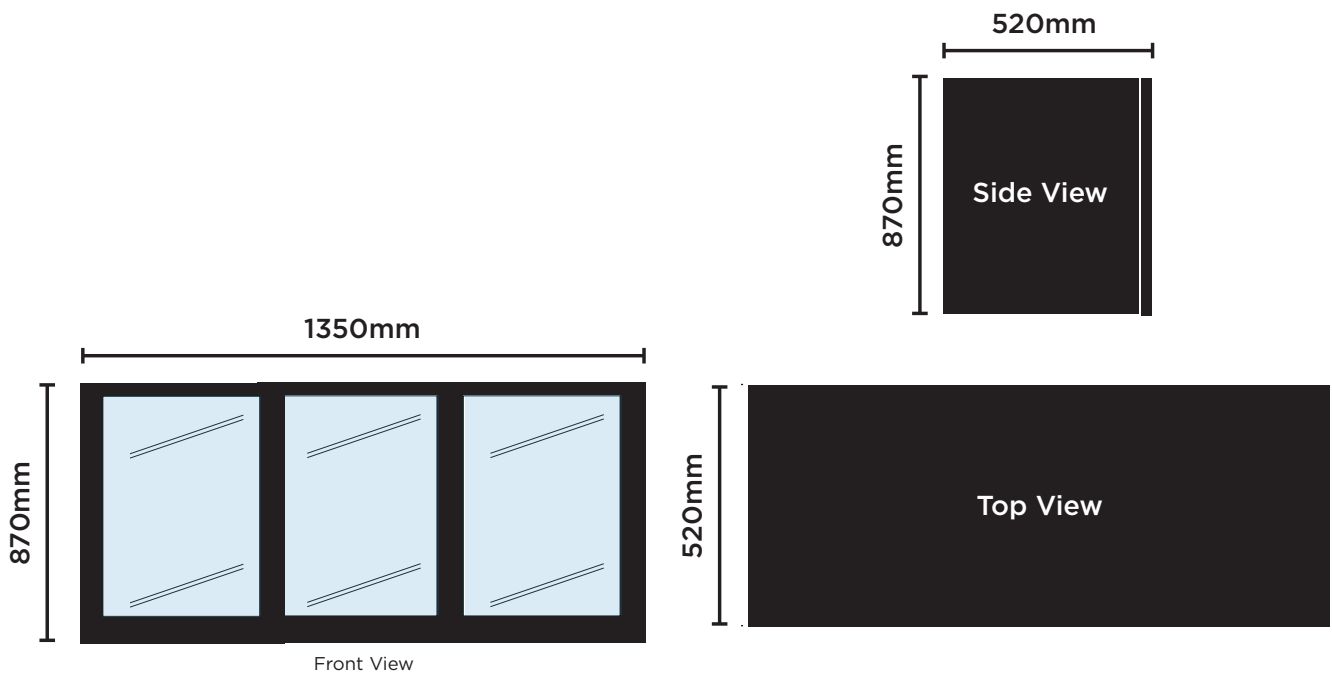

Back Bar Glass Door Display Fridge 307L (Sliding Door)

| Bar Vs & Freezers

Back Bar Glass Door Display Fridge 307L (Sliding Door)

| Bar Fridges & Freezers

SPECIFICATIONS				DIMENSIONS	
Model Number	BB0330GDS-NR-1	Colour	Black	External (mm)	
Part Number	3736074-1	Internal Light	LED	Width	1350
Volume	307L	No. of Doors	3	Depth	520
Unit Weight	90kg	Door Type	Glass	Height	870
Packaged Weight	65kg	Door Glass Type	Double Glazed	Internal (mm)	
Adjustable Temp. Range	+1 to +10°C	Door Style	Sliding	Width	1270
Max. Ambient Temp.	38°C	Self-Closing Door	Yes	Depth	385
Climate Class	3M1	Door Lock	Yes	Height	820
Energy Consumption	3.58kWh/24h	No. of Shelves per Door incl Base	3	Packaged (mm)	
GEMS Star Rating	3 stars	Shelf Type	Adjustable	Width	1395
Refrigeration Capacity	408W	Shelves Dimensions	370(w) x 326(d) mm	Depth	564
Refrigerant	R600	Temp. Controller	Digital	Height	895
Rated Current	2.1A	Castors	No, adjustable feet		
Electrical Voltage	220-240V	Warranty	2 Year, Parts & Labour Bromic Extra Care		
Frequency	50Hz				
Power Supply	Single Phase				
Power Plug	1 x 10A				
Plug Location	Rear, bottom				