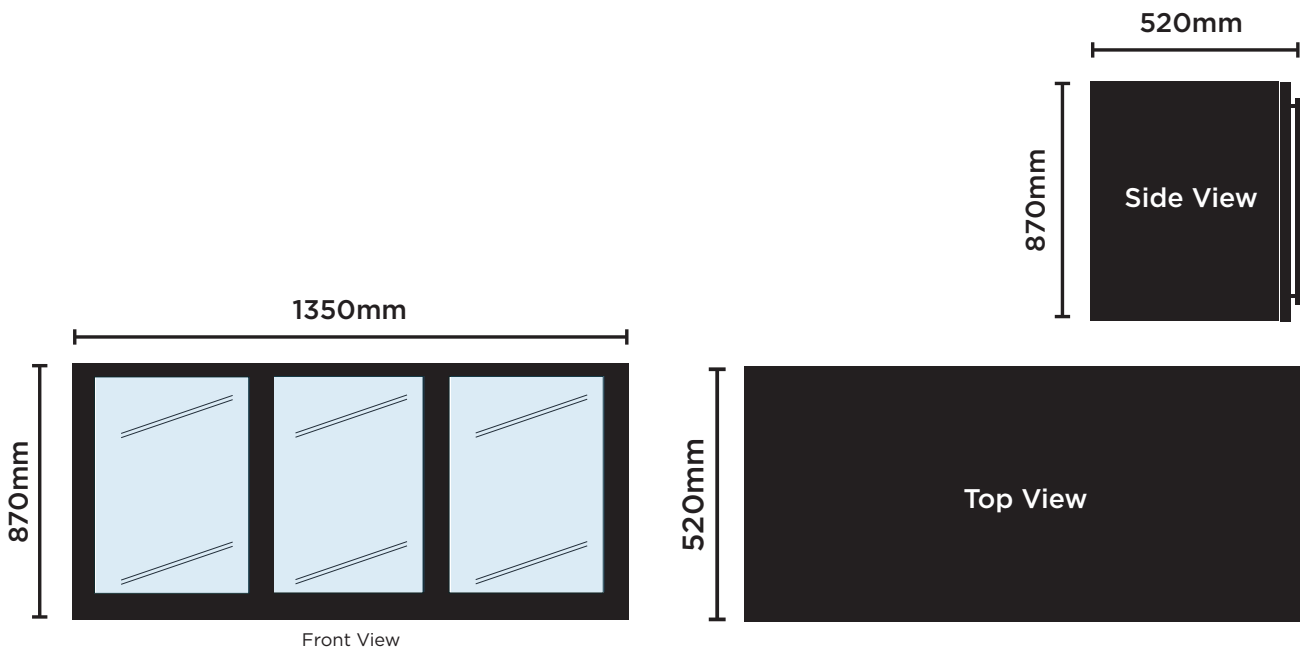

Back Bar Glass Door Display Fridge 307L (Hinged)

| Bar Fridges & Freezers

Back Bar Glass Door Display Fridge 307L (Hinged)

| Bar Fridges & Freezers

SPECIFICATIONS				DIMENSIONS	
Model Number	BB0330GD-NR-1	Colour	Black	External (mm)	
Part Number	3736073-1	Internal Light	LED	Width	1350
Volume	307L	No. of Doors	3	Depth	520
Unit Weight	90kg	Door Type	Glass	Height	870
Packaged Weight	95kg	Door Glass Type	Double Glazed	Internal (mm)	
Adjustable Temp. Range	+1 to +10°C	Door Style	Hinged	Width	1270
Max. Ambient Temp.	38°C	Door Swing Dimension	444mm	Depth	385
Climate Class	3M1	Total Depth of Door Open	933mm	Height	820
Energy Consumption	3.58kWh/24h	Self-Closing Door	Yes	Packaged (mm)	
GEMS Star Rating	3 stars	Door Lock	Yes	Width	1395
Refrigeration Capacity	408W	No. of Shelves per Door incl Base	3	Depth	564
Refrigerant	R600	Shelf Type	Adjustable	Height	895
Rated Current	2.1A	Shelves Dimensions	370(w) x 326(d) mm		
Electrical Voltage	220-240V	Temp. Controller	Digital		
Frequency	50Hz	Castors	No, adjustable feet		
Power Supply	Single Phase	Warranty	2 Year, Parts & Labour		
Power Plug	1 x 10A		Bromic Extra Care		
Plug Location	Rear, bottom				