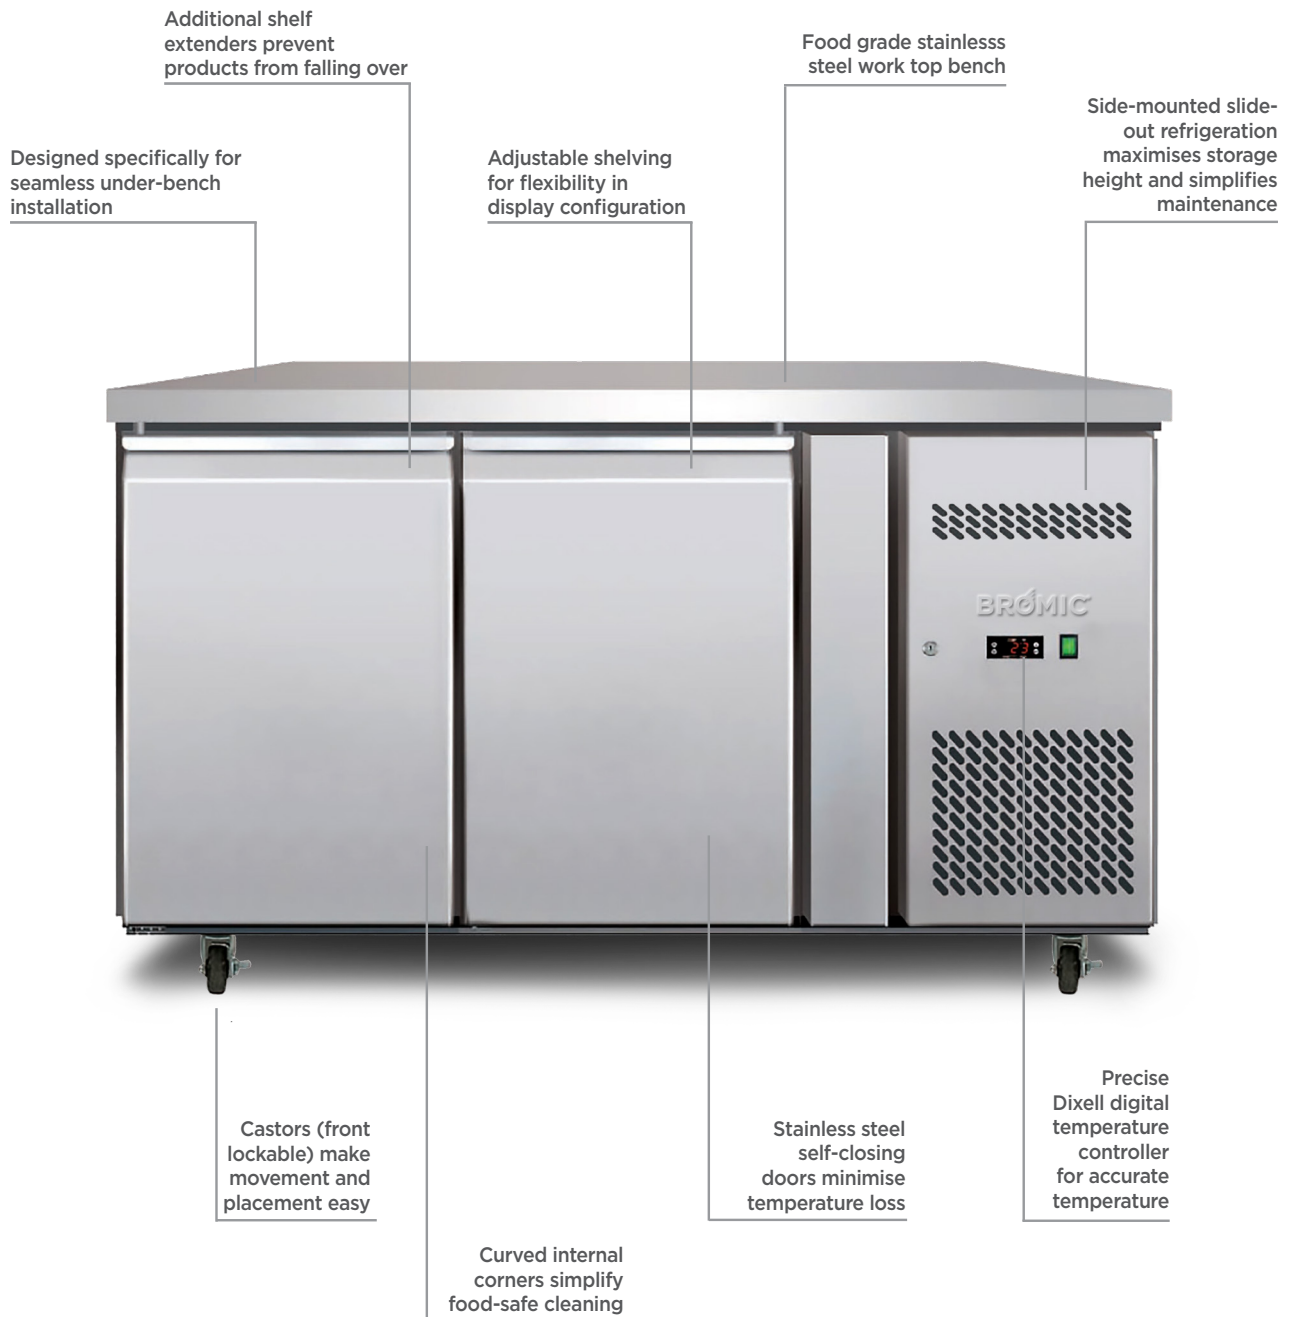

# Underbench Storage Freezer 282L LED

| Bar Fridges & Freezers

# Underbench Storage Freezer 282L LED

| Bar Fridges & Freezers

SPECIFICATIONS				DIMENSIONS	
Model Number	UBF1360SD-NR	Colour	Stainless Steel		
Part Number	3736230-NR	Internal Light	No	<b>External (mm)</b>	
Volume	282L	No. of Doors	2	<b>Width</b>	1360
Unit Weight	109kg	Door Type	Solid	<b>Depth</b>	700
Packaged Weight	114kg	Door Style	Hinged	<b>Height</b>	850
Adjustable Temp. Range	-22°C to -18°C	Door Lock	No	<b>Internal (mm)</b>	
Max. Ambient Temp.	38°C	Self-Closing Door	Yes	<b>Width</b>	902
Climate Class	4M1	Door Swing Dimension	371mm	<b>Depth</b>	530
Energy Consumption	8.01kWh/24h	Total Depth of Door Open	1071mm	<b>Height</b>	589
GEMS Star Rating	2 stars	No. of Shelves Incl. Base Per Door	3	<b>Packaged (mm)</b>	
Refrigeration Capacity	774W	Shelf Type	Adjustable	<b>Width</b>	1390
Refrigerant	R290	Shelves Dimensions	333(w) x 530(d) mm	<b>Depth</b>	730
Rated Current	4.5A	Temp. Controller	Digital	<b>Height</b>	910
Electrical Voltage	220-240V	Castors	Yes		
Frequency	50Hz	Warranty	2 Years, Parts & Labour		
Power Supply	Single Phase		Bromic Extra Care		
Power Plug	1 x 10A				
Plug Location	Bottom Right				