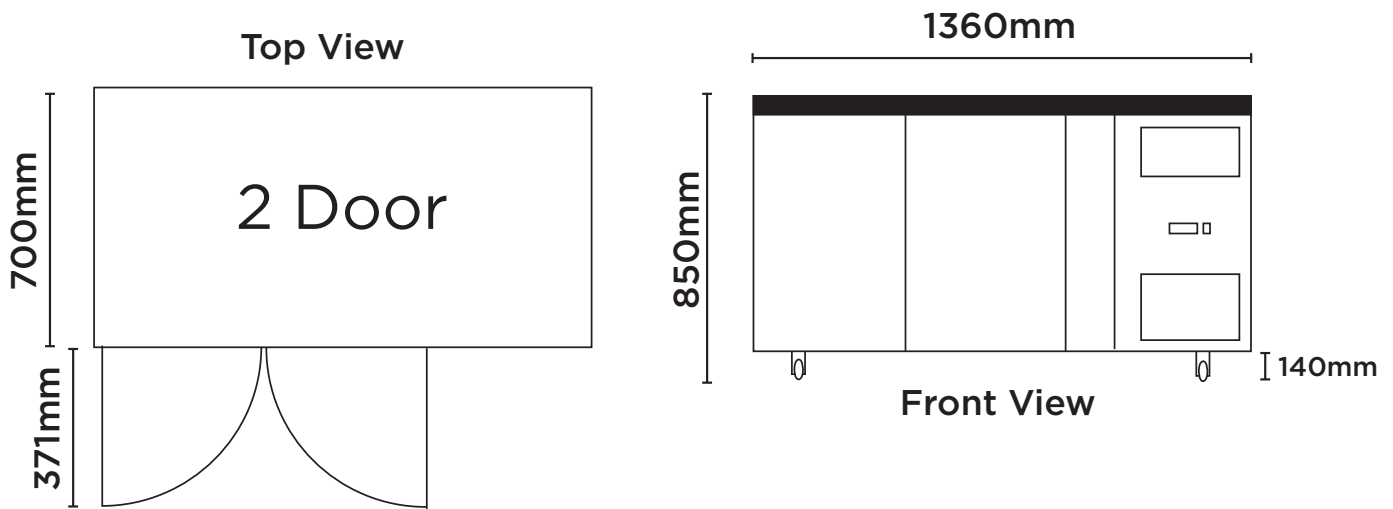

# Underbench Storage Freezer 282L LED

| Bar Fridges & Freezers

SPECIFICATIONS				DIMENSIONS	
Model Number	UBF1360SD-NR	Colour	Stainless Steel		
Part Number	3736230-NR	Internal Light	No	<b>External (mm)</b>	
Volume	282L	No. of Doors	2	<b>Width</b>	1360
Unit Weight	109kg	Door Type	Solid	<b>Depth</b>	700
Packaged Weight	114kg	Door Style	Hinged	<b>Height</b>	850
Adjustable Temp. Range	-22°C to -18°C	Door Lock	No	<b>Internal (mm)</b>	
Max. Ambient Temp.	38°C	Self-Closing Door	Yes	<b>Width</b>	902
Climate Class	4M1	Door Swing Dimension	371mm	<b>Depth</b>	530
Energy Consumption	8.01kWh/24h	Total Depth of Door Open	1071mm	<b>Height</b>	589
GEMS Star Rating	2 stars	No. of Shelves Incl. Base Per Door	3	<b>Packaged (mm)</b>	
Refrigeration Capacity	774W	Shelf Type	Adjustable	<b>Width</b>	1390
Refrigerant	R290	Shelves Dimensions	333(w) x 530(d) mm	<b>Depth</b>	730
Rated Current	4.5A	Temp. Controller	Digital	<b>Height</b>	910
Electrical Voltage	220-240V	Castors	Yes		
Frequency	50Hz	Warranty	2 Years, Parts & Labour		
Power Supply	Single Phase		Bromic Extra Care		
Power Plug	1 x 10A				
Plug Location	Bottom Right				