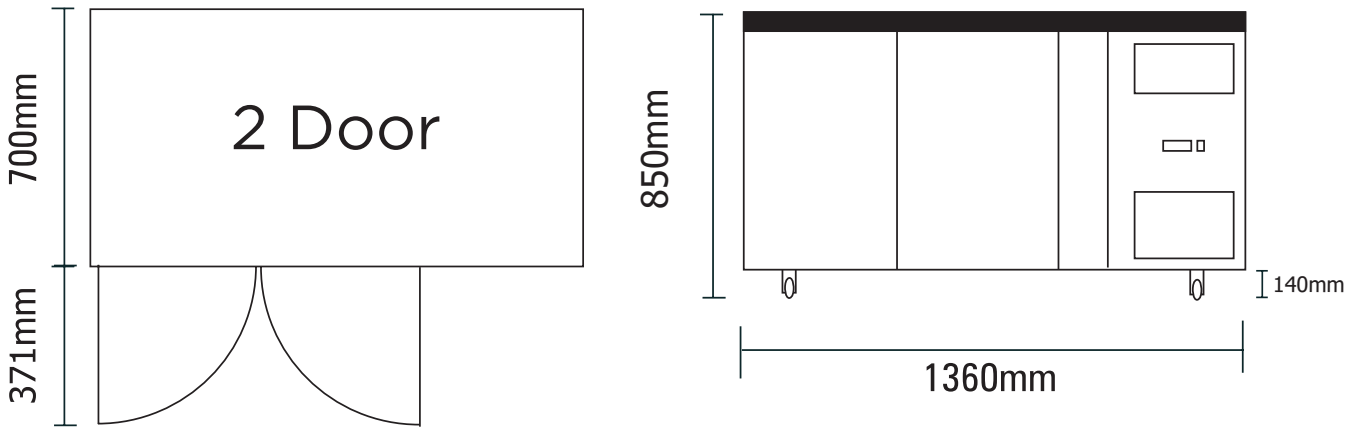

# Underbench Glass Door Display Fridge 282L LED

| Bar Fridges & Freezers

# Underbench Glass Door Display Fridge 282L LED

| Bar Fridges & Freezers

SPECIFICATIONS				DIMENSIONS	
Model Number	UBC1360GD-NR	Colour	Stainless Steel	<b>External (mm)</b>	
Part Number	3735213-NR	Internal Light	LED	<b>Width</b>	1360
Volume	282L	No. of Doors	2	<b>Depth</b>	725
Unit Weight	122kg	Door Type	Glass	<b>Height</b>	850
Packaged Weight	127kg	Door Glass Type	Double glazed	<b>Internal (mm)</b>	
Adjustable Temp. Range	+1°C to +5°C	Door Style	Hinged	<b>Width</b>	902
Max. Ambient Temp.	32°C	Door Lock	No	<b>Depth</b>	530
Climate Class	3M1	Self-Closing Door	Yes	<b>Height</b>	589
Energy Consumption	3.64kWh/24h	Door Swing Dimension	371mm	<b>Packaged (mm)</b>	
GEMS Star Rating	3 stars	Total Depth of Door Open	1071mm	<b>Width</b>	1390
Refrigeration Capacity	245W	No. of Shelves Incl. Base Per Door	3	<b>Depth</b>	730
Refrigerant	R600a	Shelf Type	Adjustable	<b>Height</b>	910
Rated Current	3.64A	Shelves Dimensions	330(w) x 530(d) mm		
Electrical Voltage	220-240V	Temp. Controller	Digital		
Frequency	50Hz	Castors	Yes		
Power Supply	Single Phase	Warranty	2 Years, Parts & Labour		
Power Plug	1 x 10A		Bromic Extra Care		
Plug Location	Rear, bottom				