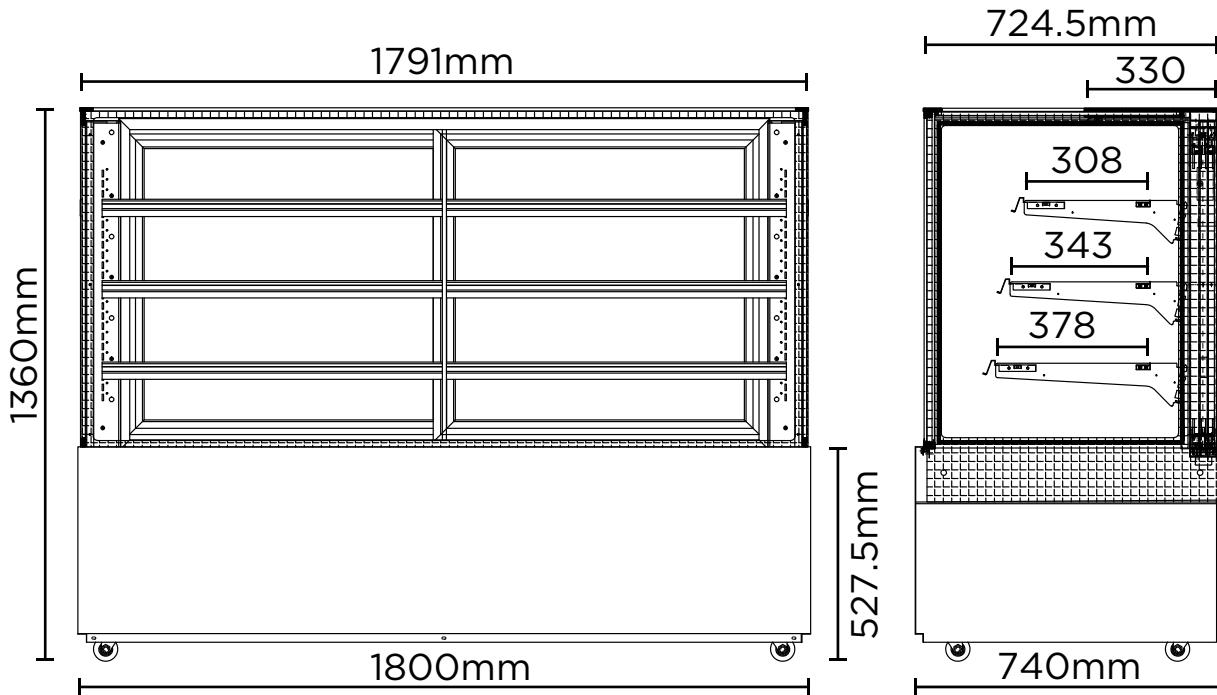

FD4T1800A | 4 Tier Ambient Food Display 1800mm

Food Displays

FD4T1800A

4 TIER AMBIENT FOOD DISPLAY 1800MM

FD4T1800A | 4 Tier Ambient Food Display 1800mm

Food Displays

SPECIFICATIONS	Part Number	3736303
	Capacity	830L
	Temp. Range	N/A
	Max. Ambient Temp.	N/A
	Energy Consumption	N/A
	Gross Weight	238kg
	Packaged Dimensions	1900 x 850 x 1510 mm
	Plug Supplied	Yes, 1 x 10A
	Plug Location	Rear, Right Hand Side
	Main Light	LED
	Number of Doors	2
	Door Type	Sliding
	Temp. Controller	N/A
	Castors	Yes
	No. of Shelves inc. Base	4
	Shelves Dimensions	852(w) x 307(d), 852(w) x 342(d), 852(w) x 377(d) mm
Colour	Stainless Steel	
Warranty	2 Year Parts & Labour	
Warranty Service	Bromic Extra Care	

DIMENSIONS	External (mm)	
	Width	1800
	Depth	740
	Height	1360
	Internal (mm)	
	Width	1774
	Depth	647
	Height	828

BROMIC PTY Ltd reserve the right to alter specifications without notice.