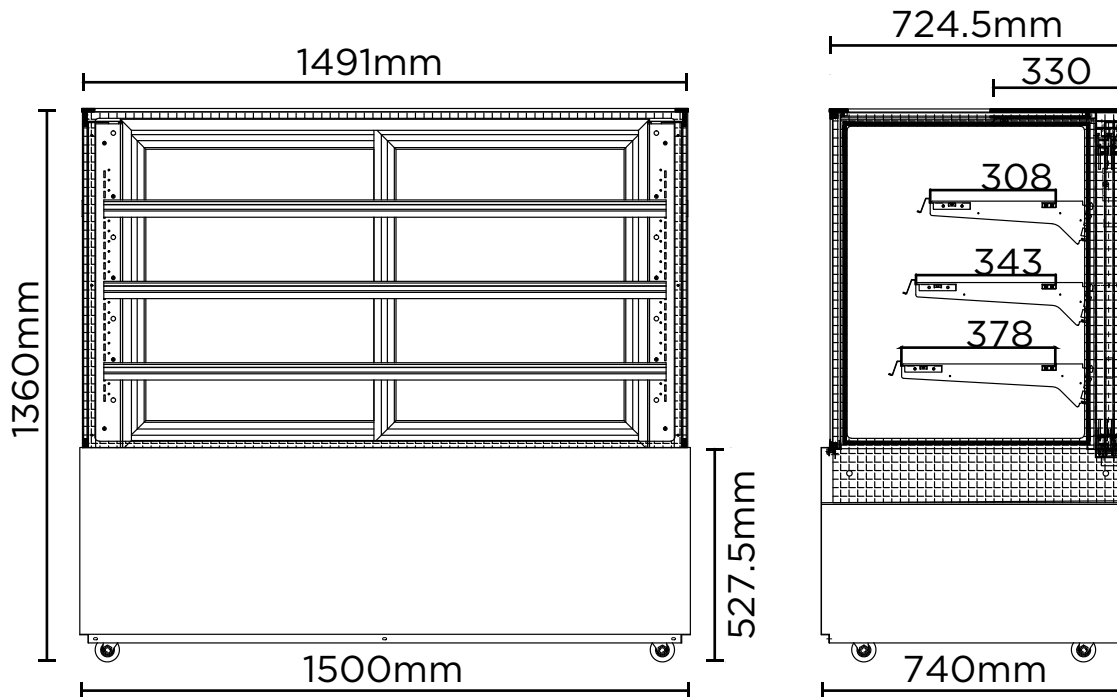

FD4T1500H | 4 Tier Hot Food Display 1500mm

Food Displays

FD4T1500H

**4 TIER HOT
FOOD DISPLAY
1500MM**

FD4T1500H | 4 Tier Hot Food Display 1500mm

Food Displays

SPECIFICATIONS	Part Number	3736306
	Capacity	686L
	Temp. Range	+50 to +70°C
	Max. Ambient Temp.	N/A
	Energy Consumption	N/A
	Gross Weight	223kg
	Packaged Dimensions	1600 x 850 x 1510 mm
	Plug Supplied	Yes, 1 x 15A
	Plug Location	Rear, Right Hand Side
	Main Light	T5
	Number of Doors	2
	Door Type	Sliding
	Temp. Controller	Digital
	Castors	Yes
	No. of Shelves inc. Base	4
	Shelves Dimensions	1417(w) x 307(d), 1417(w) x 342(d), 1417(w) x 377(d) mm
Colour	Stainless Steel	
Warranty	2 Year Parts & Labour	
Warranty Service	Bromic Extra Care	

DIMENSIONS	External (mm)	
	Width	1500
	Depth	740
	Height	1360
	Internal (mm)	
	Width	1474
Depth	647	
Height	828	

BROMIC PTY Ltd reserve the right to alter specifications without notice.