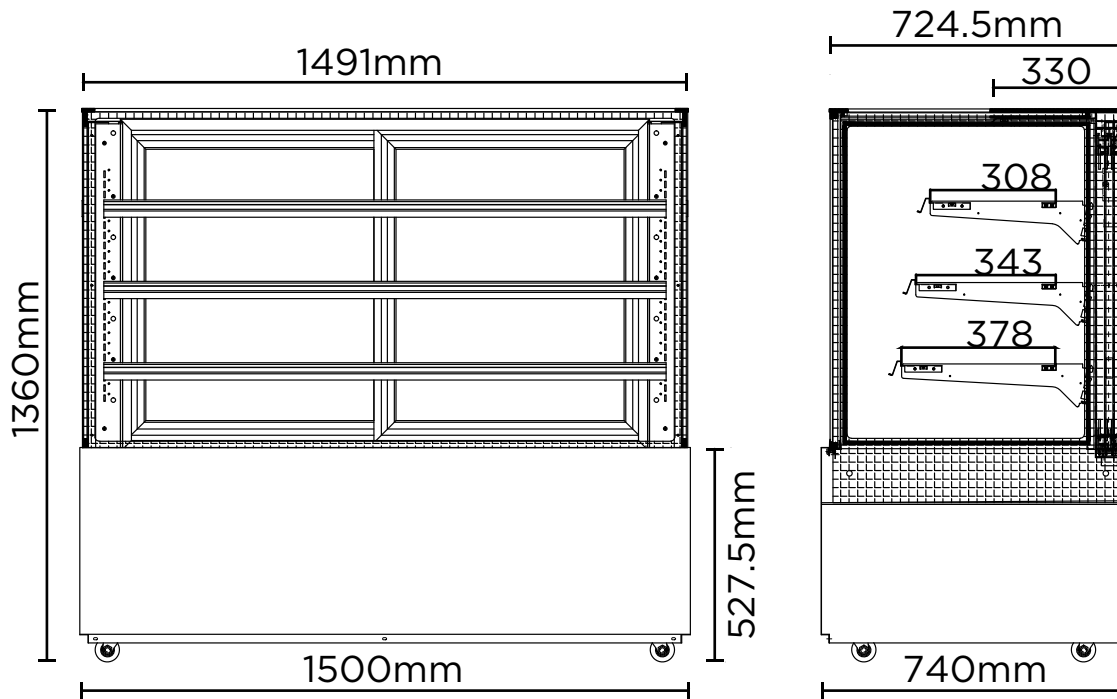

FD4T1500A | 4 Tier Ambient Food Display 1500mm

Food Displays

FD4T1500A

**4 TIER AMBIENT
FOOD DISPLAY
1500MM**

FD4T1500A | 4 Tier Ambient Food Display 1500mm

Food Displays

SPECIFICATIONS	Part Number	3736302
	Capacity	686L
	Temp. Range	N/A
	Max. Ambient Temp.	N/A
	Energy Consumption	N/A
	Gross Weight	206kg
	Packaged Dimensions	1600 x 850 x 1510 mm
	Plug Supplied	Yes, 1 x 10A
	Plug Location	Rear, Right Hand Side
	Main Light	LED
	Number of Doors	2
	Door Type	Sliding
	Temp. Controller	N/A
	Castors	Yes
	No. of Shelves inc. Base	4
	Shelves Dimensions	1417(w) x 307(d), 1417(w) x 342(d), 1417(w) x 377(d) mm
Colour	Stainless Steel	
Warranty	2 Year Parts & Labour	
Warranty Service	Bromic Extra Care	

DIMENSIONS	External (mm)	
	Width	1500
	Depth	740
	Height	1360
	Internal (mm)	
	Width	1474
Depth	647	
Height	828	

BROMIC PTY Ltd reserve the right to alter specifications without notice.