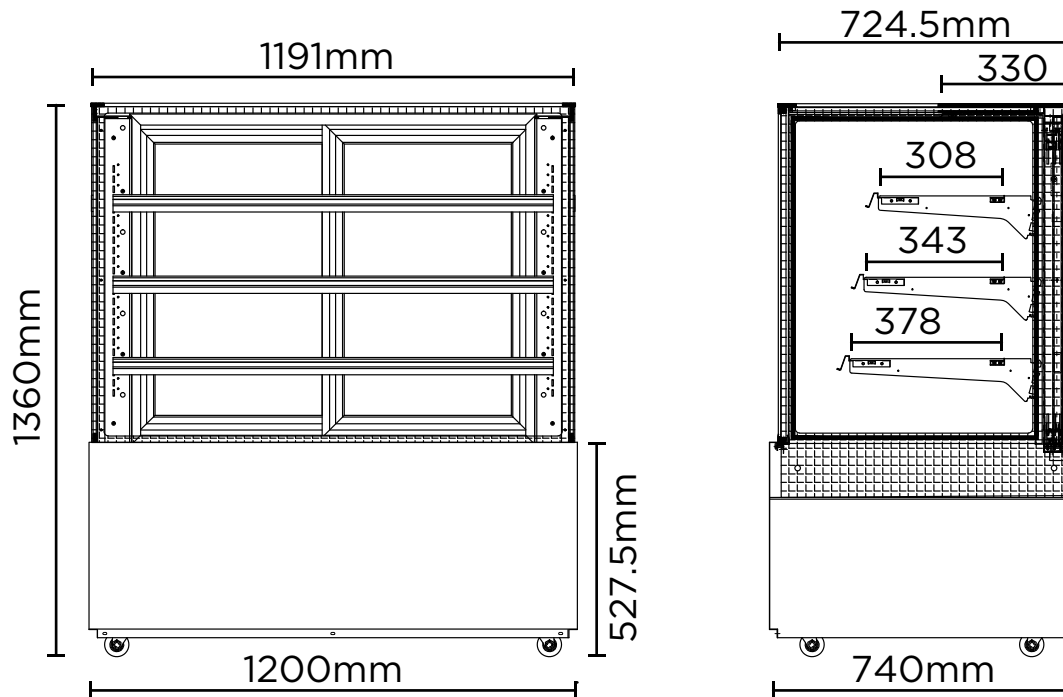

FD4T1200A | 4 Tier Ambient Food Display 1200mm

Food Displays

FD4T1200A

**4 TIER AMBIENT
FOOD DISPLAY
1200MM**

FD4T1200A | 4 Tier Ambient Food Display 1200mm

Food Displays

SPECIFICATIONS	Part Number	3736301
	Capacity	542L
	Temp. Range	N/A
	Max. Ambient Temp.	N/A
	Energy Consumption	N/A
	Gross Weight	174kg
	Packaged Dimensions	1300 x 850 x 1510 mm
	Plug Supplied	Yes, 1 x 10A
	Plug Location	Rear, Right Hand Side
	Main Light	LED
	Number of Doors	2
	Door Type	Sliding
	Temp. Controller	N/A
	Castors	Yes
	No. of Shelves inc. Base	4
	Shelves Dimensions	1117(w) x 307(d), 1117(w) x 342(d), x 1117(w) x 377(d) mm
	Colour	Stainless Steel
Warranty	2 Year Parts & Labour	
Warranty Service	Bromic Extra Care	

DIMENSIONS	External (mm)	
	Width	1200
	Depth	740
	Height	1360
	Internal (mm)	
	Width	1174
Depth	647	
Height	828	

BROMIC PTY Ltd reserve the right to alter specifications without notice.