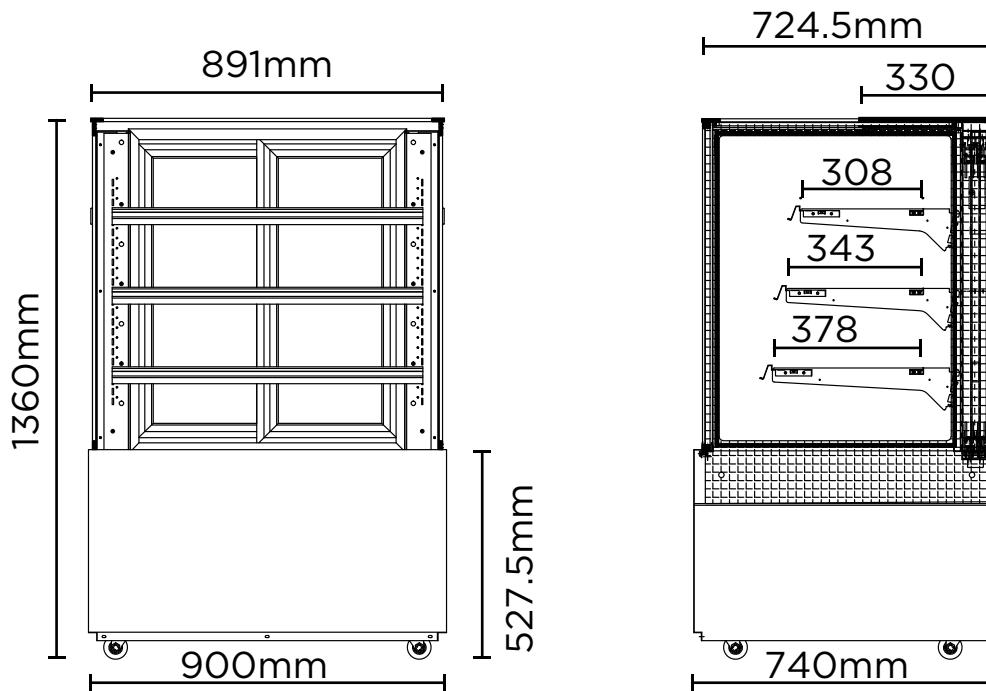

FD4T0900A | 4 Tier Ambient Food Display 900mm

Food Displays

FD4T0900A

**4 TIER AMBIENT
FOOD DISPLAY
900MM**

FD4T0900A | 4 Tier Ambient Food Display 900mm

Food Displays

SPECIFICATIONS	Part Number	3736300
	Capacity	417L
	Temp. Range	N/A
	Max. Ambient Temp.	N/A
	Energy Consumption	N/A
	Gross Weight	142kg
	Packaged Dimensions	1000 x 850 x 1510 mm
	Plug Supplied	Yes, 1 x 10A
	Plug Location	Rear, Right Hand Side
	Main Light	LED
	Number of Doors	2
	Door Type	Sliding
	Temp. Controller	N/A
	Castors	Yes
	No. of Shelves inc. Base	4
	Shelves Dimensions	817(w) x 307(d), 817(w) x 342(d), 817(w) x 377(d) mm
Colour	Stainless Steel	
Warranty	2 Year Parts & Labour	
Warranty Service	Bromic Extra Care	

DIMENSIONS	External (mm)	
	Width	900
	Depth	740
	Height	1360
	Internal (mm)	
	Width	874
Depth	647	
Height	828	

BROMIC PTY Ltd reserve the right to alter specifications without notice.