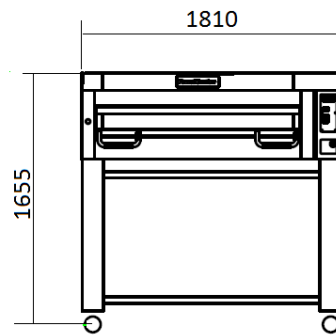

PM 931 ED

TECHNICAL INFORMATION

Category	900 Series (optimizes for pizzas up to 18 in)
Type	Free Standing
Construction	Stainless steel front
Colour	Classic Silver (Standard), Royal Gold (option), Phantom Black (Option)
Max. working temperature	400 ⁰ C, 500 ⁰ C (Option)
Weight (kg)	282
External Dimensions W x D x H (mm)	1810 x 1125 x 480
Internal Dimensions W x D x H (mm)	1380 x 920 x 210 / 245 (Option)
Decks (special clay hearthstone)	1
Power connection	3 Phase, 400V, 50Hz,
Power consumption (kw)	16.8
Rated current (A)	25
Capacity (pizzas per deck) 10 in	18
Capacity (pizzas per deck) 14 in	8
Capacity (pizzas per deck) 16 in	6
Capacity (pizzas per deck) 18 in	6
Digital control panel	Standard