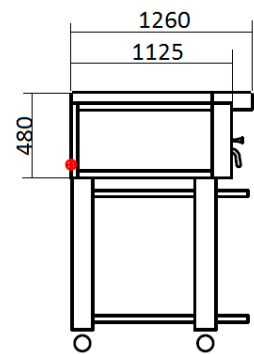

PM 931 ED

TECHNICAL INFORMATION

Category	900 Series (optimizes for pizzas up to 18 in)
Type	Free Standing
Construction	Stainless steel front
Colour	Classic Silver (Standard), Royal Gold (option), Phantom Black (Option)
Max. working temperature	400 ⁰ C, 500 ⁰ C (Option)
Weight (kg)	282
External Dimensions W x D x H (mm)	1810 x 1125 x 480
Internal Dimensions W x D x H (mm)	1380 x 920 x 210 / 245 (Option)
Decks (special clay hearthstone)	1
Power connection	3 Phase, 400V, 50Hz,
Power consumption (kw)	16.8
Rated current (A)	25
Capacity (pizzas per deck) 10 in	18
Capacity (pizzas per deck) 14 in	8
Capacity (pizzas per deck) 16 in	6
Capacity (pizzas per deck) 18 in	6
Digital control panel	Standard