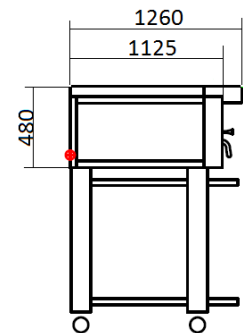

PM 921 ED

TECHNICAL INFORMATION

Category	900 Series (optimizes for pizzas up to 18 in)
Type	Free Standing
Construction	Stainless steel front
Colour	Classic Silver (Standard), Royal Gold (option), Phantom Black (Option)
Max. working temperature	400 ⁰ C, 500 ⁰ C (Option)
Weight (kg)	243
External Dimensions W x D x H (mm)	1350 x 1125 x 480
Internal Dimensions W x D x H (mm)	920 x 920 x 210 / 245 (Option)
Decks (special clay hearthstone)	1
Power connection	3 Phase, 400V, 50Hz,
Power consumption (kw)	11
Rated current (A)	25
Capacity (pizzas per deck) 10 in	12
Capacity (pizzas per deck) 14 in	5
Capacity (pizzas per deck) 16 in	4
Capacity (pizzas per deck) 18 in	4
Digital control panel	Standard