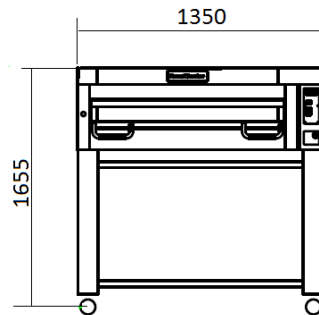

PM 921 ED

TECHNICAL INFORMATION

Category	900 Series (optimizes for pizzas up to 18 in)
Type	Free Standing
Construction	Stainless steel front
Colour	Classic Silver (Standard), Royal Gold (option), Phantom Black (Option)
Max. working temperature	400 ⁰ C, 500 ⁰ C (Option)
Weight (kg)	243
External Dimensions W x D x H (mm)	1350 x 1125 x 480
Internal Dimensions W x D x H (mm)	920 x 920 x 210 / 245 (Option)
Decks (special clay hearthstone)	1
Power connection	3 Phase, 400V, 50Hz,
Power consumption (kw)	11
Rated current (A)	25
Capacity (pizzas per deck) 10 in	12
Capacity (pizzas per deck) 14 in	5
Capacity (pizzas per deck) 16 in	4
Capacity (pizzas per deck) 18 in	4
Digital control panel	Standard