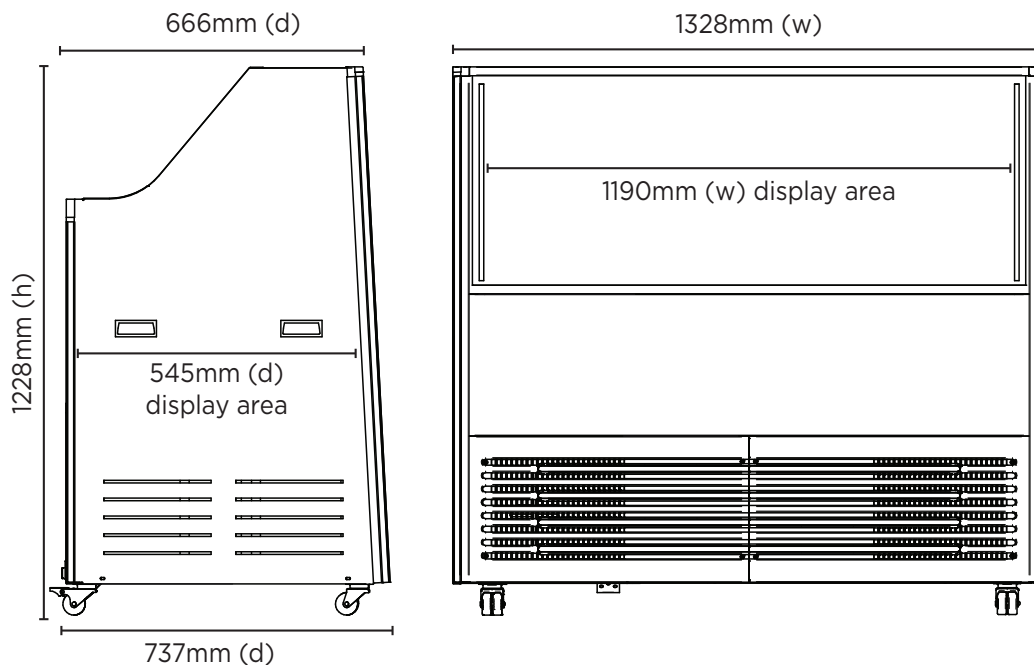

DELIGHT7 | Delight Gelato Display - 7 Tub

Gelato Displays

DELIGHT7

**DELIGHT GELATO
DISPLAY - 7 TUB**

DELIGHT7 | Delight Gelato Display - 7 Tub

Gelato Displays

Tub Support Framework

SPECIFICATIONS

Part Number	3736227
Capacity	130L + (93L storage)
Temp. Range (°C)	-15 to -18°C
Max. Ambient Temp. (°C)	35°C
Refrigeration Power	N/A
Energy Consumption	9.12kWh/24h
Current	3.6A
Gross Weight	134kg
Packaged Dimensions	1500 x 935 x 1300
Refrigerant	R290
Plug Supplied	Yes, 1 x 10A
Plug Location	Bottom Right Side
Main Light	LED
No. of lids	1, Plexy
Canopy	Yes
Door Lock	No
Tubs	7

Rear Storage	Yes
Tubs in Storage	12
Door Swing Dimensions	N/A
Total Height with Door Open	N/A
Automatic Defrost System	Yes
Colour	White with blue trim
Castors	Yes
Warranty	Yes, 1 year parts & warranty
Warranty Service	Bromic Extra Care

DIMENSIONS

	External (mm)
Width	1328
Depth	737
Height	1228

	Internal (mm)
Width	1190
Depth	545
Height	356

BROMIC PTY Ltd reserve the right to alter specifications without notice.