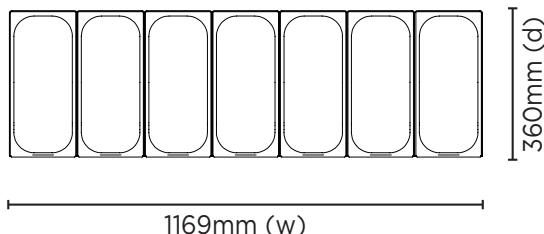

DELIGHT7 | Delight Gelato Display - 7 Tub

Gelato Displays

DELIGHT7

**DELIGHT GELATO
DISPLAY - 7 TUB**

DELIGHT7 | Delight Gelato Display - 7 Tub

Gelato Displays

Tub Support Framework

SPECIFICATIONS

Part Number	3736227
Capacity	130L + (93L storage)
Temp. Range (°C)	-15 to -18°C
Max. Ambient Temp. (°C)	35°C
Refrigeration Power	N/A
Energy Consumption	9.12kWh/24h
Current	3.6A
Gross Weight	134kg
Packaged Dimensions	1500 x 935 x 1300
Refrigerant	R290
Plug Supplied	Yes, 1 x 10A
Plug Location	Bottom Right Side
Main Light	LED
No. of lids	1, Plexy
Canopy	Yes
Door Lock	No
Tubs	7

Rear Storage	Yes
Tubs in Storage	12
Door Swing Dimensions	N/A
Total Height with Door Open	N/A
Automatic Defrost System	Yes
Colour	White with blue trim
Castors	Yes
Warranty	Yes, 1 year parts & warranty
Warranty Service	Bromic Extra Care

DIMENSIONS

	External (mm)
Width	1328
Depth	737
Height	1228

	Internal (mm)
Width	1190
Depth	545
Height	356

BROMIC PTY Ltd reserve the right to alter specifications without notice.