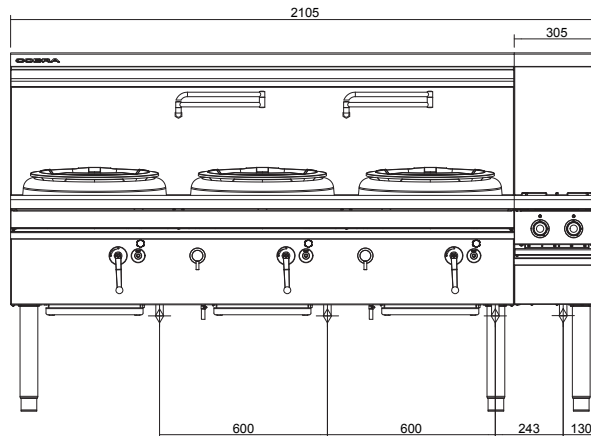

Gas types

Available in Natural gas and
LP gas, please specify when
ordering
Other gas types on request

moffat.com.au

moffat.co.nz

Australia
moffat.com.au

Moffat Pty Limited

Victoria/Tasmania
740 Springvale Road
Mulgrave, Victoria 3170
Telephone +613-9518 3888
Facsimile +613-9518 3833
vsales@moffat.com.au

New South Wales
Telephone +612-8833 4111
nswsales@moffat.com.au

South Australia
Telephone +613-9518 3888
vsales@moffat.com.au

Queensland
Telephone +617-3630 8600
qldsales@moffat.com.au

Western Australia
Telephone +618-9413 2400
wasales@moffat.com.au

New Zealand

moffat.co.nz

Moffat Limited

Rolleston
45 Illinois Drive
Izone Business Hub
Rolleston 7675
Telephone +64 3-983 6600
Facsimile +64 3-983 6660
sales@moffat.co.nz

Auckland
Telephone +64 9-574 3150
sales@moffat.co.nz

ISO9001
Quality
Management
Standard

Designed and manufactured by

ISO9001

All Cobra products are designed and
manufactured by Moffat using the
internationally recognised ISO9001
quality management system,
covering design, manufacture and
final inspection, ensuring consistent
high quality at all times.

In line with policy to continually
develop and improve its products,
Moffat Limited reserves the right
to change specifications and design
without notice.

© Copyright Moffat Ltd
AN.C.S.01.20

an Ali Group Company

The Spirit of Excellence