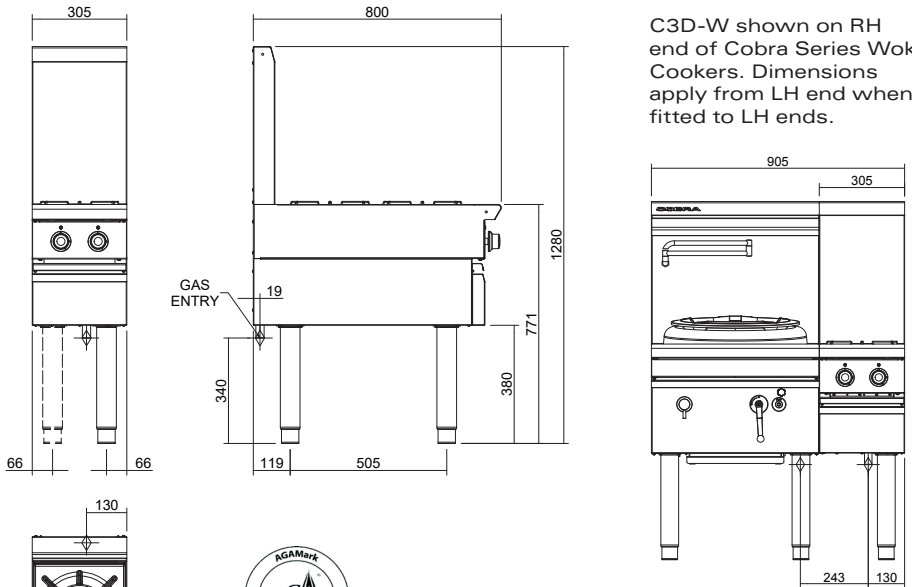

C3D-W shown on RH end of Cobra Series Wok End Gas Cookers. Dimensions apply from LH end when fitted to LH ends.

Cert. No. AGA 7225G

C3D-W

SPECIFICATIONS

Burners

Open Burners; 22MJ/hr, 5.5kW each

Gas power (gross); C3D-W 44MJ/hr, 11kW

Gas connection

R 3/4 (BSP) male;
130mm from RH side,
20mm from rear, and
340mm from floor

Dimensions

Width 305mm
Depth 800mm
Height 771mm
Incl. splashback 1280mm

Nett weight

32kg

Packing data

0.37m³, 60kg
Width 345mm
Depth 860mm
Height 1255mm