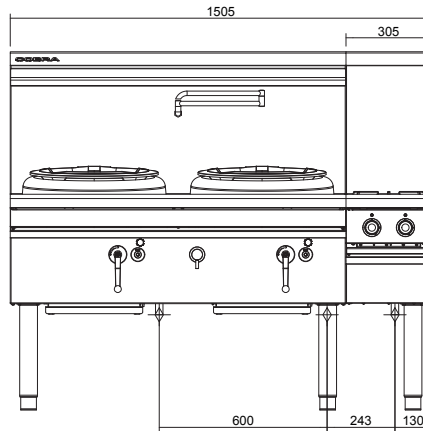

Gas types

Available in Natural gas and
LP gas, please specify when
ordering
Other gas types on request

moffat.com.au

moffat.co.nz

Australia
moffat.com.au

Moffat Pty Limited

Victoria/Tasmania
740 Springvale Road
Mulgrave, Victoria 3170
Telephone +613-9518 3888
Facsimile +613-9518 3833
vsales@moffat.com.au

New South Wales
Telephone +612-8833 4111
nswsales@moffat.com.au

South Australia
Telephone +613-9518 3888
vsales@moffat.com.au

Queensland
Telephone +617-3630 8600
qldsales@moffat.com.au

Western Australia
Telephone +618-9413 2400
wasales@moffat.com.au

New Zealand

moffat.co.nz

Moffat Limited

Rolleston
45 Illinois Drive
Izone Business Hub
Rolleston 7675
Telephone +64 3-983 6600
Facsimile +64 3-983 6660
sales@moffat.co.nz

Auckland
Telephone +64 9-574 3150
sales@moffat.co.nz

ISO9001
Quality
Management
Standard

Designed and manufactured by

ISO9001

All Cobra products are designed and
manufactured by Moffat using the
internationally recognised ISO9001
quality management system,
covering design, manufacture and
final inspection, ensuring consistent
high quality at all times.

In line with policy to continually
develop and improve its products,
Moffat Limited reserves the right
to change specifications and design
without notice.

© Copyright Moffat Ltd
AN.C.S.01.20

an Ali Group Company

The Spirit of Excellence