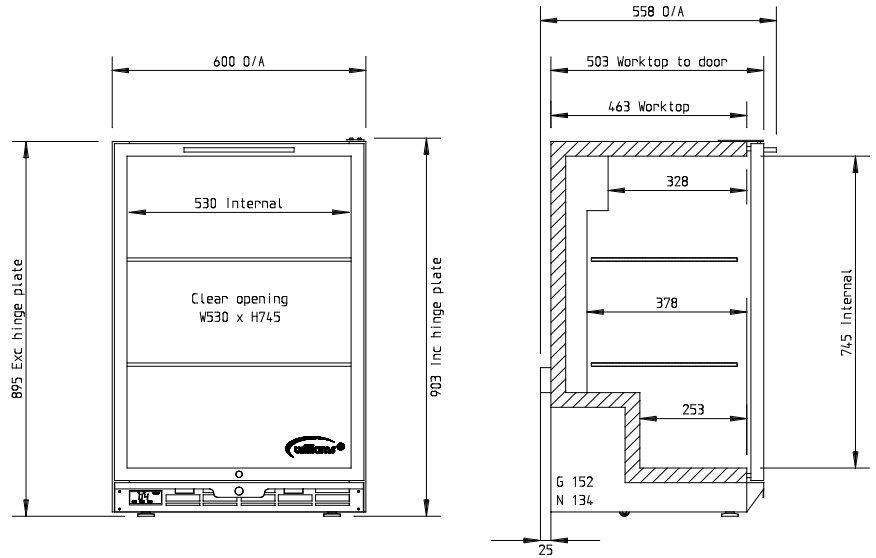

# BC1SS

CATEGORY	GENERAL COUNTERS & BACK BARS
RANGE	<b>Bottle Cooler</b>
UNIT	REFRIGERATOR
TYPE	SELF CONTAINED
DOORS	1

## SPECIFICATIONS

<b>CAPACITY LITRES</b>	152
<b>TEMPERATURE</b>	1°C / 4°C
<b>DIMENSIONS - W X D X H MM</b>	600 W x 528 D x 895 H
<b>WEIGHT UNPACKED (KG)</b>	60
<b>DOOR TYPE</b>	Standard: GD (Glass Door)
<b>FINISH (INTERIOR AND EXTERIOR EXCLUDING REAR AND UNDER)</b>	SS (Stainless Steel)
<b>SHELVES/DOOR</b>	2
<b>ELECTRICAL</b>	
<b>POWER SUPPLY</b>	10 amp
<b>FRIDGE MODELS</b>	<b>RUNNING AMPS</b>
	1.8
<b>GAS TYPE</b>	
<b>REFRIGERANT</b>	<b>FRIDGE MODELS</b>
	R134a