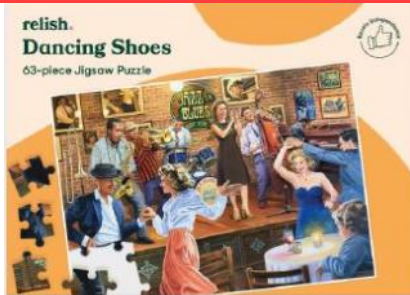

Other Cardstock Puzzles - 63 and 100 Piece

DANCING SHOES 63 Piece
4796 $35