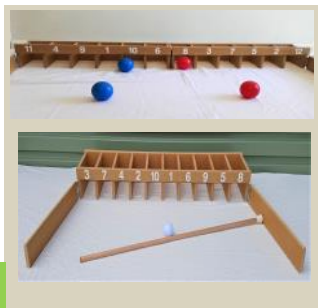

### BALL ROLLER RAMP

Height is adjustable. Ranges from 40cm x 65cm. Made of timber with a swivel base design for accurate targeting. Dismantles easy if you wish to store away. Use for Chairbound

Order Code: 3453 \$239

### FLOOR & TABLE BOBS

Floor Bobs 130cm when open  
**CODE 3139 \$259**  
Table Bobs 80cm when open.  
Includes cue for table  
**CODE 3140 \$229**  
Both Fold away for storage.

Order Code and Prices Above