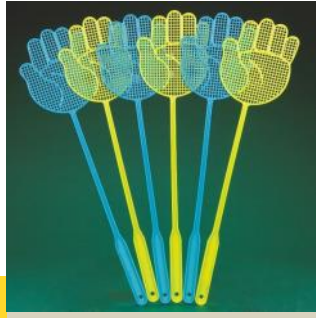

## HAND SWATTERS

Pack of 4. A great addition to lightweight balloon games!

**Order Code: 3579 \$15**