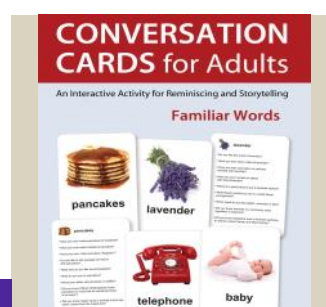

CONVERSATION CARDS FOR ADULTS

52 Cards 15cm x 21cm with a picture on the front and questions on the back. The questions have a purposeful structure to engage the participant. Pictures are everyday items and familiar words.