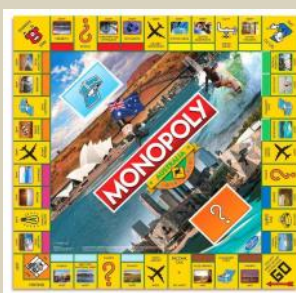

## CHESS COMPLETE SET

Chess Board Measures 51cm x 51cm and folds in half for Storage. Chess pieces come in zip bag. Black and White Pieces measure approximately 9cm high.

Order Code 3596 \$54

## MONOPOLY AUSTRALIA

Contents include: Gameboard, 6 Tokens, 28 Title Deed Cards, 16 Chance Cards, 16 Community Chest Cards, 32 Green Houses, 12 Red Hotels, 2 Dice, Money Pack and Game Guide. Good Aussie memory jogger.