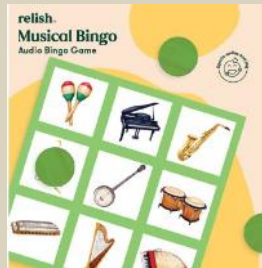

Sensory and Living with Dementia

MUSICAL BINGO

Perfect for groups of 8 players, simply listen to the recognisable pieces of music and match up with the instruments on your card before shouting out bingo. Includes Large Pictures. Suitable for participants in early to mid stages of dementia.