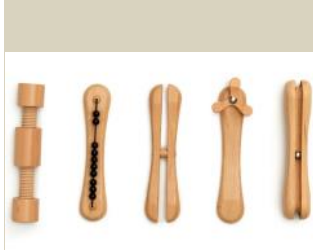

WOODEN WIDGETS - SET OF 5

Place these widgets on a trolley to assist with behaviour management for residents living with dementia. Items are suitable as distractions and comfort tool for fidgeting. 5 set includes, TWIST, SPIN, ROLL, TURN & SLIDE.

Order Code: 7195 $118

GADGET BOARD

MADE TO ORDER ONLY:

Enables a hands on experience with several difficult activity items mounted on a sturdy board. Includes switches bolts, buckle, rope tie, hook and handle, window switch. Measures approx 41cm x 30cm

Order Code: 2105 $145