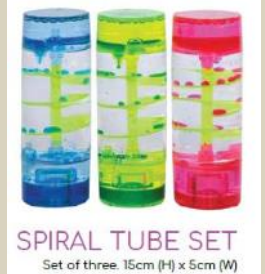

SPIRAL TUBE SET - 3 Pack

Measuring 15 cm x 5cm. Liquid tube with bubble spirals.

Three (3) different colour tubes per set.