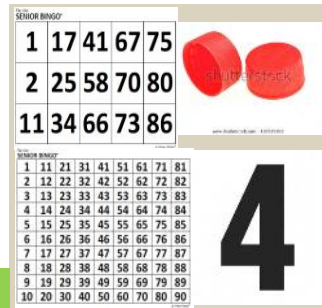

## CHINESE CHECKERS

Standard size game with a wooden base. Packed measures 30cm x 30cm. Comes with instructions and colourful pegs. Traditional table top game.

Order Code: 3602 \$44

## SENIOR BINGO

30 A4 cards with 15 numbers. Coated for easy cleaning. Large A4 numbers 1-90 for the caller to use and 300 large tokens for the players. Good for aged, hearing & sight impaired. Practical so everyone can join in.