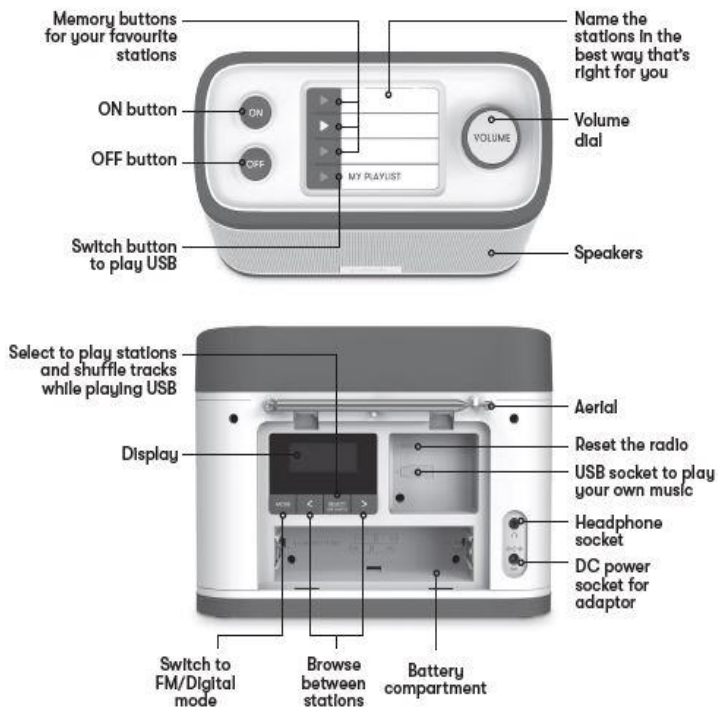

Tune in and enjoy the power of music!