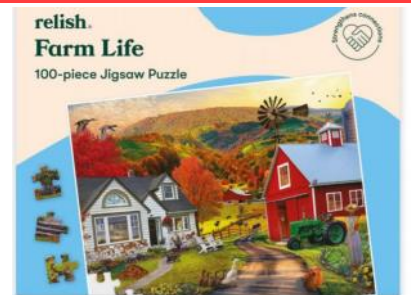

FARM LIFE 100 Piece
35532 $40