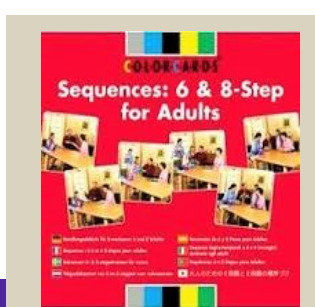

SEQUENCE 6 - 8 STEPS

48 large colour cards 14cm x 14cm arranged as either 6 or 8 step sequences indicating various activities of daily living. e.g. a birthday party, a restaurant meal, losing a set of car keys, going for a walk. Each sequence prompts logic, reason & and memory as well as general conversation.