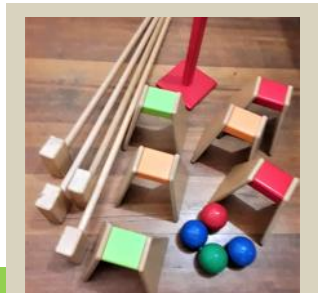

CROQUET - INDOOR & OUTDOOR

Includes 4 wooden mallets 90cm, wooden 'hoops' large coloured balls and a finishing pin. Able to be played from a wheelchair. Packed unassembled to ensure quality finish when assembled.

Order Code: 3090 $389