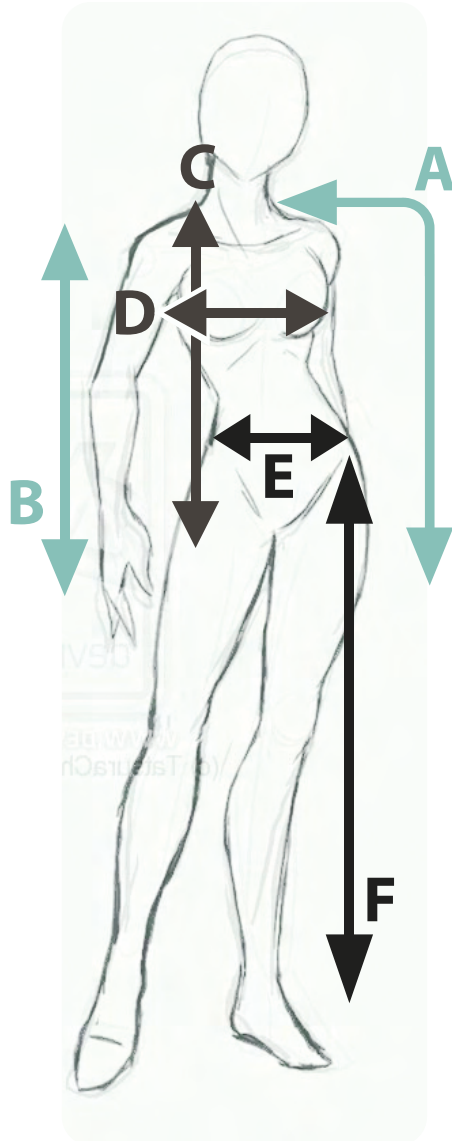

REHALLouterwear / General size measurements

Girls-jr. outerwear

jacket & pant garment measurement size-chart in CM.:

- A** Sleeve length from neck-point jacket.
- B** Sleeve length from shoulder-point jacket.
- C** Body length jacket.
- D** Chest width half jacket.
- E** Waist width half pant.
- F** Outseam length top to bottom pant.

	YOUTH 5/6	YOUTH 7/8	YOUTH 9/10	YOUTH 11/12	YOUTH 13/14	YOUTH 15/16
Size:	116-122	128-134	140-146	152-158	164-170	176-182
A	58	61	64	68	72	76
B	50	53	56	59	62	65
C	52	56	60	64	68	70
D	40	43	46	49	52	55
E	30	32	34	36	38	40
F	75	81	87	93	99	105

Note that measurement indications can slightly change from style to style.

REHALLouterwear / Girls size 140 - Model 142cm - 38kg.