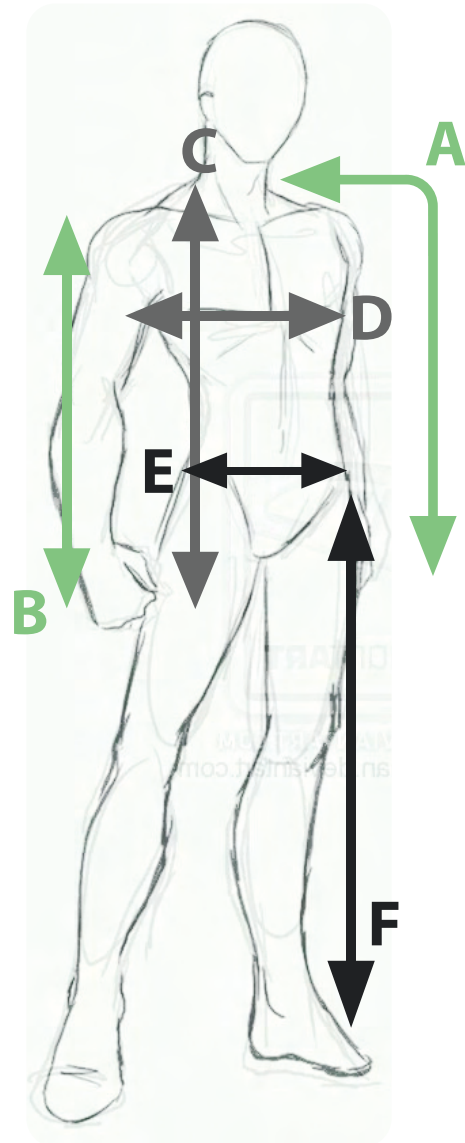

BOYS

REHALLouterwear / General size measurements

Boys-jr. outerwear

jacket & pant garment measurement size-chart in CM.:

- A** Sleeve length from neck-point jacket.
- B** Sleeve length from shoulder-point jacket.
- C** Body length jacket.
- D** Chest width half jacket.
- E** Waist width half pant.
- F** Outseam length top to bottom pant.

	YOUTH 5/6	YOUTH 7/8	YOUTH 9/10	YOUTH 11/12	YOUTH 13/14	YOUTH 15/16
Size:	116-122	128-134	140-146	152-158	164-170	176-182
A	58	61	65	69	73	78
B	49	53	56	59	62	66
C	52	56	61	65	69	73
D	43.5	46	48.5	51	53	55
E	30	32	34	36	38	40
F	72	79	86	93	100	105

Note that measurement indications can slightly change from style to style.

REHALLouterwear / Boys size 152 - Model 152cm - 48kg.

BOYS