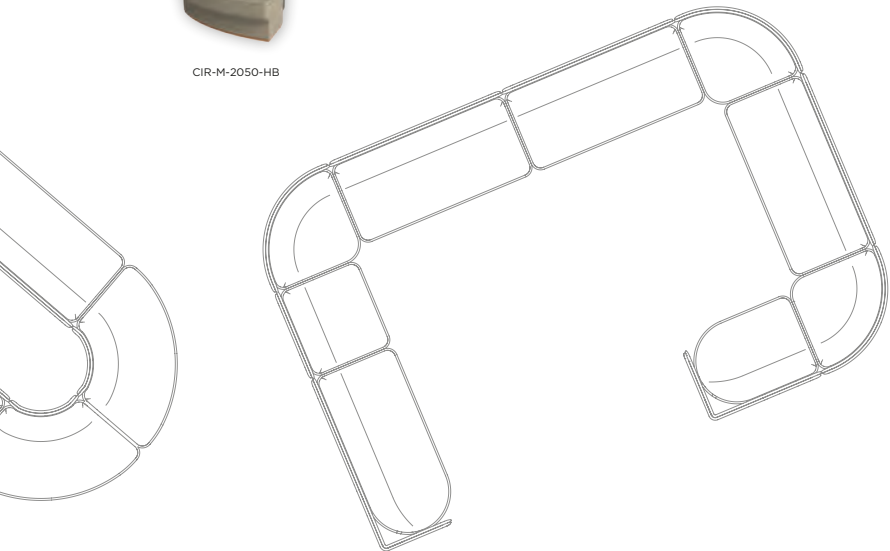

Create zones to invite comfort, focus, interaction, or relaxation within the workplace.

CIRCOLO - THE MODULAR PIECES

CIR-M-1010-HB

CIR-M-2010-HB

CIR-M-1020-LHD-HB

CIR-M-2020-LHD-HB

CIR-M-1030-HB

CIR-M-1040-HB

CIR-M-2040-HB

CIR-M-2030-HB

CIR-M-2050-HB

**CIRCOLO MODULAR SINGLE SEAT
STRAIGHT**

CIR-M-1010

**CIRCOLO MODULAR SINGLE SEAT
STRAIGHT WITH PRIVACY SCREEN**

OPTIONS

- CIR-M-1010-LB (Low Back Screen)
- CIR-M-1010-HB (High Back Screen)