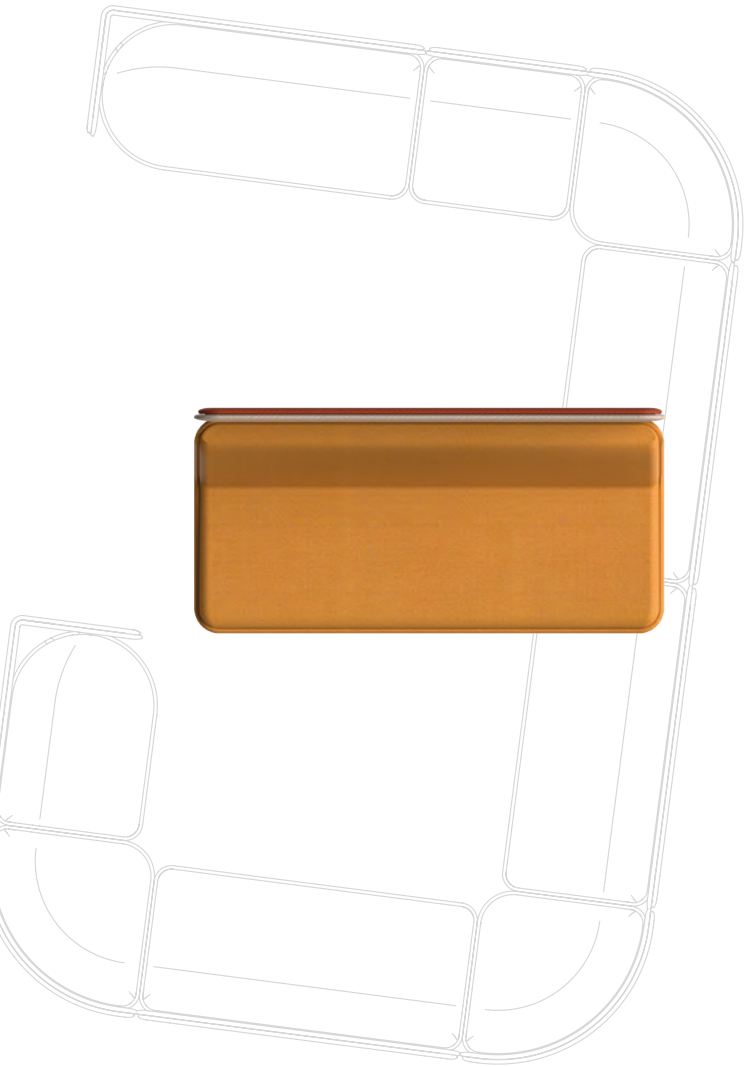

**CIRCOLO MODULAR DOUBLE SEAT
STRAIGHT**

CIR-M-2010