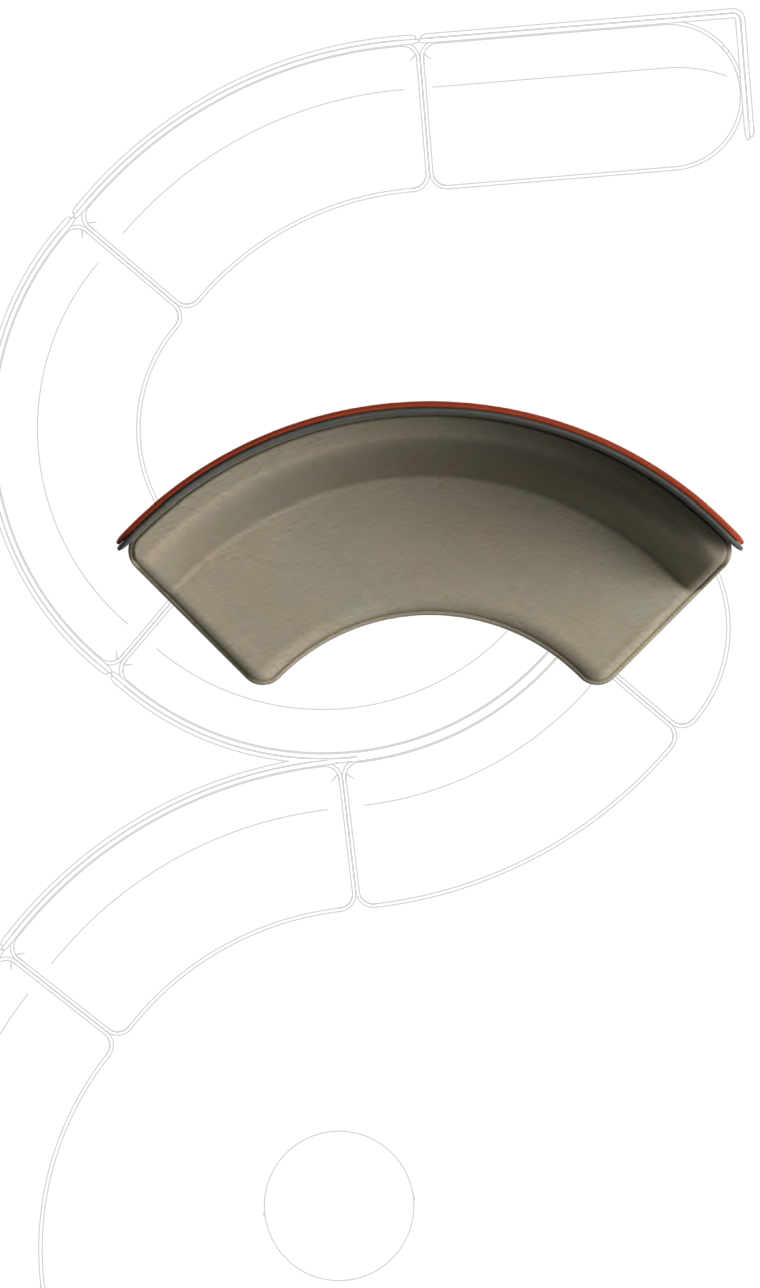

**CIRCOLO MODULAR DOUBLE SEAT
90 DEGREE CURVE**

CIR-M-2030