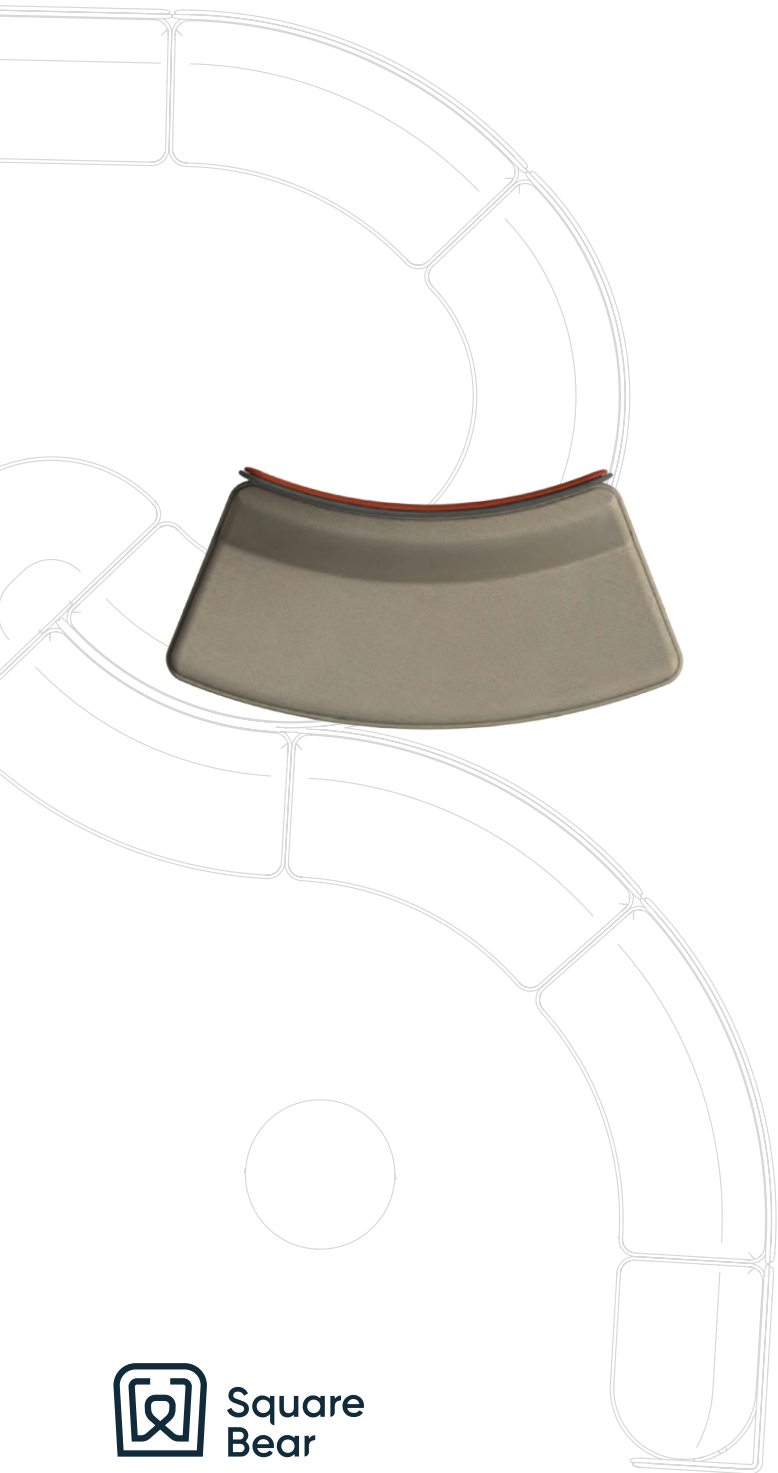

**CIRCOLO MODULAR DOUBLE SEAT
90 DEGREE CURVE**

CIR-M-2030

**CIRCOLO MODULAR DOUBLE SEAT
90 DEGREE CURVE WITH PRIVACY
SCREEN**

OPTIONS

- CIR-M-2030-LB (Low Back Screen)
- CIR-M-2030-HB (High Back Screen)

**CIRCOLO MODULAR DOUBLE SEAT
45 DEGREE CURVE**

CIR-M-2040

**CIRCOLO MODULAR DOUBLE SEAT
45 DEGREE CURVE WITH PRIVACY
SCREEN**

OPTIONS

- CIR-M-2040-LB (Low Back Screen)
- CIR-M-2040-HB (High Back Screen)

**CIRCOLO MODULAR DOUBLE SEAT
45 DEGREE CONVEX**