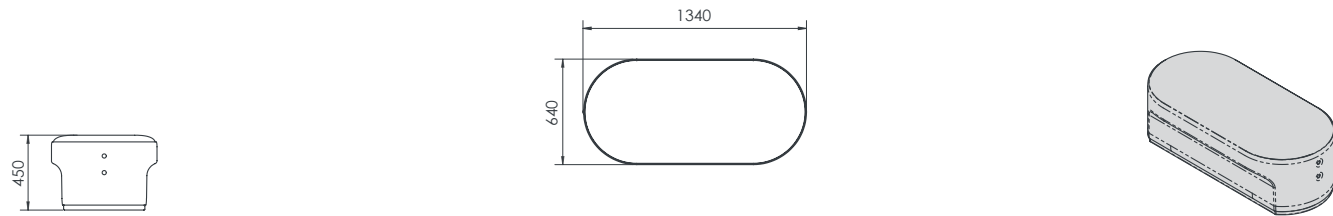

CIR-O-2010

CIRCOLO OTTOMAN - DOUBLE SEAT