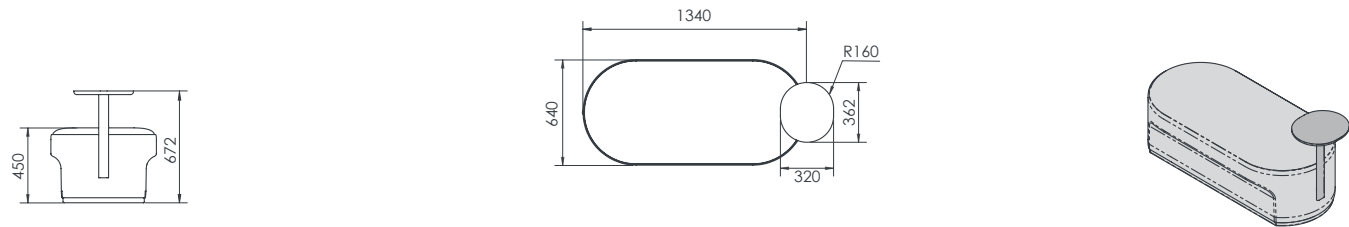

CIR-O-2010-TBL

CIRCOLO OTTOMAN - DOUBLE SEAT WITH TABLE