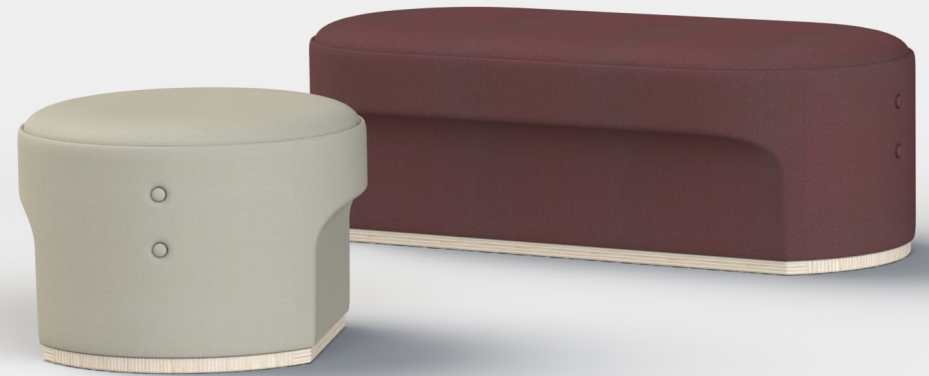

# CIRCOLO OTTOMAN SINGLE AND DOUBLE SEAT

## Features

Seat*	Upholstered fabric
Base finish	32mm Hoop pine plywood natural edge
Table	19mm Oak veneer worktop

\*Fabric to the specifier choice and costed accordingly. We recommend a 4-way stretch fabric for the best result

### CIR-O-1010

CIRCOLO OTTOMAN - SINGLE SEAT

### CIR-O-2010-TBL

CIRCOLO OTTOMAN - DOUBLE SEAT WITH TABLE