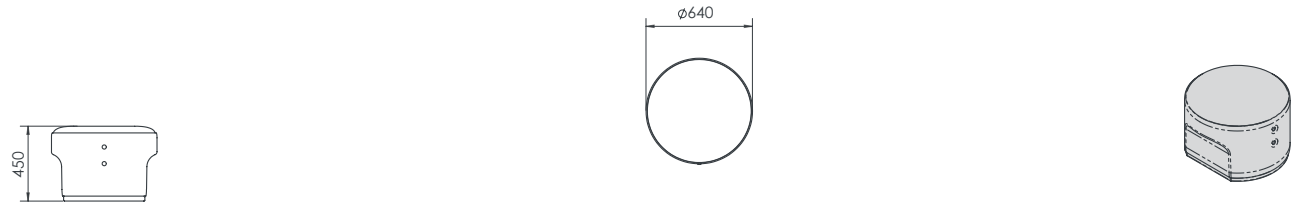

CIRCOLO OTTOMAN SINGLE AND DOUBLE SEAT

Features

Seat*	Upholstered fabric
Base finish	32mm Hoop pine plywood natural edge
Table	19mm Oak veneer worktop

*Fabric to the specifier choice and costed accordingly. We recommend a 4-way stretch fabric for the best result

O/A Dimensions

CIR-O-1010	640x640x450mmH
CIR-O-2010	1340x640x450mmH
CIR-O-2010-TBL	1340x640x672mmH

CIR-O-1010

CIRCOLO OTTOMAN - SINGLE SEAT