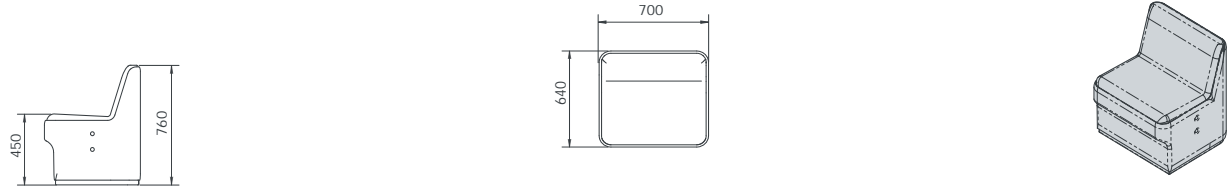

- Single Seats
- Double Seats
- Curved Seats
- Low Back Privacy Screens
- High Back Privacy Screens

CIRCOLO MODULAR SINGLE SEAT STRAIGHT

Features

Seat*	Upholstered fabric
Screen*	Screens can be upholstered in different fabrics to the inner and outer sides.
Base finish	32mm Hoop pine plywood natural edge

*Fabric to the specifier choice and costed accordingly. We recommend a 4-way stretch fabric for the best result

O/A Dimensions

CIR-M-1010	700x640x760mmH
CIR-M-1010-LB	700x670x760mmH
CIR-M-1010-HB	700x670x1350mmH

CIR-M-1010 CIRCOLO MODULAR - SINGLE SEAT STRAIGHT

CIR-M-1010-LB CIRCOLO MODULAR - SINGLE SEAT STRAIGHT LOW BACK

CIR-M-1010-HB CIRCOLO MODULAR - SINGLE SEAT STRAIGHT HIGH BACK

CIRCOLO MODULAR SINGLE SEAT STRAIGHT D-END LHS

O/A Dimensions

CIR-M-1020-LHD	870x640x760mmH
CIR-M-1020-LHD-LB	900x670x760mmH
CIR-M-1020-LHD-HB	900x670x1350mmH

CIR-M-1020-LHD

CIRCOLO MODULAR - SINGLE SEAT STRAIGHT
D-END LHS

CIR-M-1020-LHD-LB

CIRCOLO MODULAR - SINGLE SEAT STRAIGHT
D-END LHS - LOW BACK