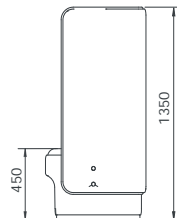

CIR-M-2020-RHD

CIRCOLO MODULAR - DOUBLE SEAT STRAIGHT
D-END RHS

CIR-M-2020-RHD-LB

CIRCOLO MODULAR - DOUBLE SEAT STRAIGHT
D-END RHS - LOW BACK

CIR-M-2020-RHD-HB

CIRCOLO MODULAR - DOUBLE SEAT STRAIGHT
D-END RHS - HIGH BACK