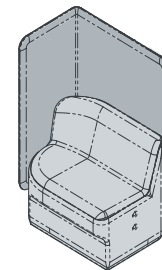

CIR-M-1020-LHD-HB

CIRCOLO MODULAR - SINGLE SEAT STRAIGHT
D-END LHS - HIGH BACK