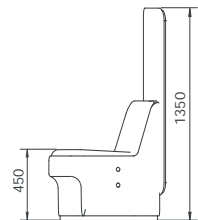

O/A Dimensions

CIR-M-2040	1610x750x760mmH
CIR-M-2040-LB	1655x780x760mmH
CIR-M-2040-HB	1655x780x1350mmH

CIR-M-2040

CIRCOLO MODULAR - DOUBLE SEAT 45DEG CURVE

CIR-M-2040-LB

CIRCOLO MODULAR - DOUBLE SEAT 45DEG CURVE
LOW BACK

*Fabric to the specifier choice and costed accordingly. We recommend a 4-way stretch fabric for the best result

O/A Dimensions

CIR-M-2050	1540x750x760mmH
CIR-M-2050-LB	1540x780x760mmH
CIR-M-2050-HB	1540x780x1350mmH

CIR-M-2050

CIRCOLO MODULAR - DOUBLE SEAT 45DEG CONVEX CURVE

CIR-M-2050-LB

CIRCOLO MODULAR - DOUBLE SEAT 45DEG CONVEX CURVE
LOW BACK

CIR-M-2050-HB

CIRCOLO MODULAR - DOUBLE SEAT 45DEG CONVEX CURVE
HIGH BACK

SQUARE BEAR