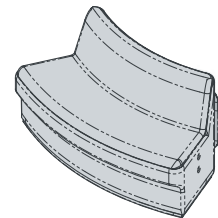

CIR-M-2050-LB

CIRCOLO MODULAR - DOUBLE SEAT 45DEG CONVEX CURVE
LOW BACK