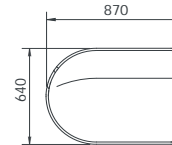

*Fabric to the specifier choice and costed accordingly. We recommend a 4-way stretch fabric for the best result

O/A Dimensions

CIR-M-1010	700x640x760mmH
CIR-M-1010-LB	700x670x760mmH
CIR-M-1010-HB	700x670x1350mmH

O/A Dimensions

CIR-M-1020-LHD	870x640x760mmH
CIR-M-1020-LHD-LB	900x670x760mmH
CIR-M-1020-LHD-HB	900x670x1350mmH

CIR-M-1020-LHD

CIRCOLO MODULAR - SINGLE SEAT STRAIGHT
D-END LHS

CIR-M-1020-LHD-LB

CIRCOLO MODULAR - SINGLE SEAT STRAIGHT
D-END LHS - LOW BACK