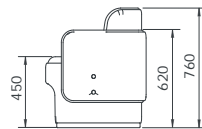

CIR-M-2020-RHD-LB

CIRCOLO MODULAR - DOUBLE SEAT STRAIGHT
D-END RHS - LOW BACK