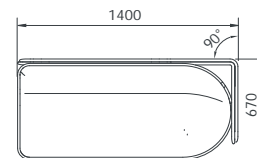

*Fabric to the specifier choice and costed accordingly. We recommend a 4-way stretch fabric for the best result

O/A Dimensions

CIR-M-2020-RHD	1370x640x760mmH
CIR-M-2020-RHD-LB	1400x670x760mmH
CIR-M-2020-RHD-HB	1400x670x1350mmH

CIR-M-2020-RHD

CIRCOLO MODULAR - DOUBLE SEAT STRAIGHT
D-END RHS

CIR-M-2020-RHD-LB

CIRCOLO MODULAR - DOUBLE SEAT STRAIGHT
D-END RHS - LOW BACK

CIR-M-2020-RHD-HB

CIRCOLO MODULAR - DOUBLE SEAT STRAIGHT
D-END RHS - HIGH BACK