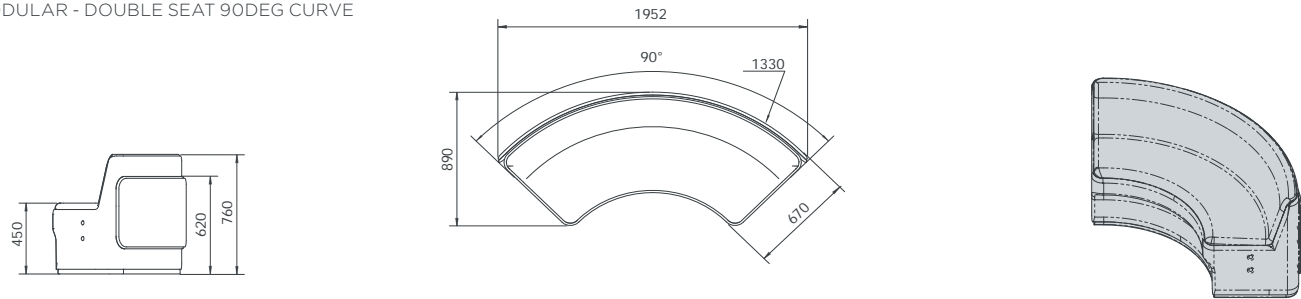

*Fabric to the specifier choice and costed accordingly. We recommend a 4-way stretch fabric for the best result

O/A Dimensions

CIR-M-2030	1890x860x760mmH
CIR-M-2030-LB	1952x890x760mmH
CIR-M-2030-HB	1952x890x1350mmH

CIR-M-2030

CIRCOLO MODULAR - DOUBLE SEAT 90DEG CURVE

CIR-M-2030-LB

CIRCOLO MODULAR - DOUBLE SEAT 90DEG CURVE
LOW BACK

CIR-M-2030-HB

CIRCOLO MODULAR - DOUBLE SEAT 90DEG CURVE
HIGH BACK

CIRCOLO MODULAR DOUBLE SEAT 45DEG CURVE