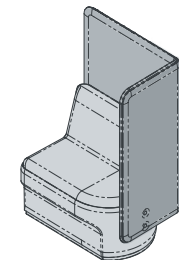

*Fabric to the specifier choice and costed accordingly. We recommend a 4-way stretch fabric for the best result

O/A Dimensions

CIR-M-1020-RHD	870x640x760mmH
CIR-M-1020-RHD-LB	900x670x760mmH
CIR-M-1020-RHD-HB	900x670x1350mmH

CIR-M-1020-RHD

CIRCOLO MODULAR - SINGLE SEAT STRAIGHT
D-END RHS

CIR-M-1020-RHD-LB

CIRCOLO MODULAR - SINGLE SEAT STRAIGHT
D-END RHS - LOW BACK

CIR-M-1020-RHD-HB

CIRCOLO MODULAR - SINGLE SEAT STRAIGHT
D-END RHS - HIGH BACK

CIRCOLO MODULAR SINGLE SEAT 90DEG CURVE

Features

Seat*	Upholstered fabric
Screen*	Screens can be upholstered in different fabrics to the inner and outer sides.
Base finish	32mm Hoop pine plywood natural edge

*Fabric to the specifier choice and costed accordingly. We recommend a 4-way stretch fabric for the best result

O/A Dimensions

CIR-M-1030	956x688x760mmH
CIR-M-1030-LB	1020x718x760mmH
CIR-M-1030-HB	1020x718x1350mmH