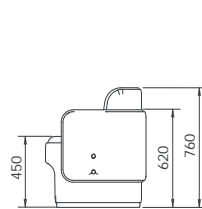

CIR-M-1020-RHD-LB

CIRCOLO MODULAR - SINGLE SEAT STRAIGHT
D-END RHS - LOW BACK