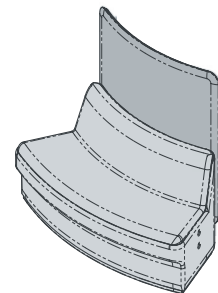

*Fabric to the specifier choice and costed accordingly. We recommend a 4-way stretch fabric for the best result

O/A Dimensions

CIR-M-2050	1540x750x760mmH
CIR-M-2050-LB	1540x780x760mmH
CIR-M-2050-HB	1540x780x1350mmH

CIR-M-2050

CIRCOLO MODULAR - DOUBLE SEAT 45DEG CONVEX CURVE

CIR-M-2050-LB

CIRCOLO MODULAR - DOUBLE SEAT 45DEG CONVEX CURVE
LOW BACK

CIR-M-2050-HB

CIRCOLO MODULAR - DOUBLE SEAT 45DEG CONVEX CURVE
HIGH BACK

SQUARE BEAR