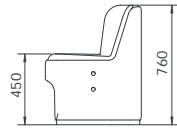

CIR-M-1010 CIRCOLO MODULAR - SINGLE SEAT STRAIGHT

CIR-M-1010-LB CIRCOLO MODULAR - SINGLE SEAT STRAIGHT LOW BACK

CIR-M-1010-HB CIRCOLO MODULAR - SINGLE SEAT STRAIGHT HIGH BACK

CIRCOLO MODULAR SINGLE SEAT STRAIGHT D-END LHS

O/A Dimensions

CIR-M-1020-LHD	870x640x760mmH
CIR-M-1020-LHD-LB	900x670x760mmH
CIR-M-1020-LHD-HB	900x670x1350mmH

CIR-M-1020-LHD

CIRCOLO MODULAR - SINGLE SEAT STRAIGHT
D-END LHS

CIR-M-1020-LHD-LB

CIRCOLO MODULAR - SINGLE SEAT STRAIGHT
D-END LHS - LOW BACK