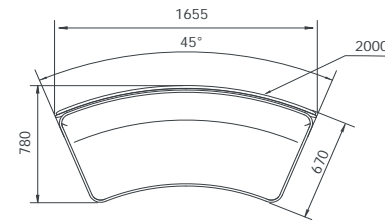

O/A Dimensions

CIR-M-2040	1610x750x760mmH
CIR-M-2040-LB	1655x780x760mmH
CIR-M-2040-HB	1655x780x1350mmH

CIR-M-2040

CIRCOLO MODULAR - DOUBLE SEAT 45DEG CURVE

CIR-M-2040-LB

CIRCOLO MODULAR - DOUBLE SEAT 45DEG CURVE
LOW BACK

*Fabric to the specifier choice and costed accordingly. We recommend a 4-way stretch fabric for the best result

O/A Dimensions

CIR-M-2050	1540x750x760mmH
CIR-M-2050-LB	1540x780x760mmH
CIR-M-2050-HB	1540x780x1350mmH