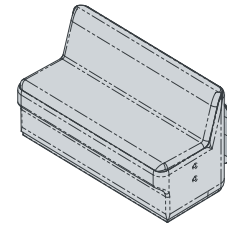

*Fabric to the specifier choice and costed accordingly. We recommend a 4-way stretch fabric for the best result

O/A Dimensions

CIR-M-2010	1400x640x760mmH
CIR-M-2010-LB	1400x670x760mmH
CIR-M-2010-HB	1400x670x1350mmH

CIR-M-2010

CIRCOLO MODULAR - DOUBLE SEAT STRAIGHT

CIR-M-2010-LB

CIRCOLO MODULAR - DOUBLE SEAT STRAIGHT
LOW BACK

CIR-M-2010-HB

CIRCOLO MODULAR - DOUBLE SEAT STRAIGHT
HIGH BACK

CIRCOLO MODULAR DOUBLE SEAT STRAIGHT D-END LHS