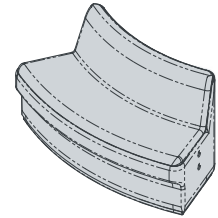

CIRCOLO MODULAR DOUBLE SEAT 45DEG CONVEX CURVE

Features

Seat*	Upholstered fabric
Screen*	Screens can be upholstered in different fabrics to the inner and outer sides.
Base finish	32mm Hoop pine plywood natural edge

*Fabric to the specifier choice and costed accordingly. We recommend a 4-way stretch fabric for the best result

O/A Dimensions

CIR-M-2050	1540x750x760mmH
CIR-M-2050-LB	1540x780x760mmH
CIR-M-2050-HB	1540x780x1350mmH

CIR-M-2050

CIRCOLO MODULAR - DOUBLE SEAT 45DEG CONVEX CURVE