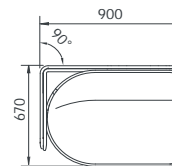

CIR-M-1020-LHD-HB

CIRCOLO MODULAR - SINGLE SEAT STRAIGHT
D-END LHS - HIGH BACK