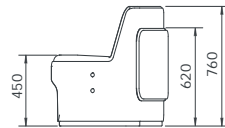

O/A Dimensions

CIR-M-2040	1610x750x760mmH
CIR-M-2040-LB	1655x780x760mmH
CIR-M-2040-HB	1655x780x1350mmH

CIR-M-2040

CIRCOLO MODULAR - DOUBLE SEAT 45DEG CURVE

CIR-M-2040-LB

CIRCOLO MODULAR - DOUBLE SEAT 45DEG CURVE
LOW BACK