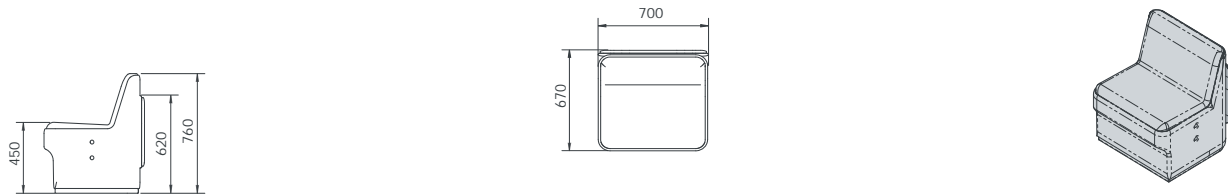

- Single Seats
- Double Seats
- Curved Seats
- Low Back Privacy Screens
- High Back Privacy Screens

CIRCOLO MODULAR SINGLE SEAT STRAIGHT

Features

Seat*	Upholstered fabric
Screen*	Screens can be upholstered in different fabrics to the inner and outer sides.
Base finish	32mm Hoop pine plywood natural edge

*Fabric to the specifier choice and costed accordingly. We recommend a 4-way stretch fabric for the best result

O/A Dimensions

CIR-M-1010	700x640x760mmH
CIR-M-1010-LB	700x670x760mmH
CIR-M-1010-HB	700x670x1350mmH

CIR-M-1010 CIRCOLO MODULAR - SINGLE SEAT STRAIGHT

CIR-M-1010-LB CIRCOLO MODULAR - SINGLE SEAT STRAIGHT LOW BACK

CIR-M-1010-HB CIRCOLO MODULAR - SINGLE SEAT STRAIGHT HIGH BACK

CIRCOLO MODULAR SINGLE SEAT STRAIGHT D-END LHS

O/A Dimensions

CIR-M-1020-LHD	870x640x760mmH
CIR-M-1020-LHD-LB	900x670x760mmH
CIR-M-1020-LHD-HB	900x670x1350mmH

CIR-M-1020-LHD

CIRCOLO MODULAR - SINGLE SEAT STRAIGHT
D-END LHS

CIR-M-1020-LHD-LB

CIRCOLO MODULAR - SINGLE SEAT STRAIGHT
D-END LHS - LOW BACK