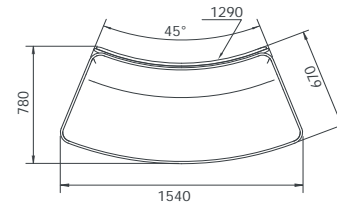

CIR-M-2050-LB

CIRCOLO MODULAR - DOUBLE SEAT 45DEG CONVEX CURVE
LOW BACK