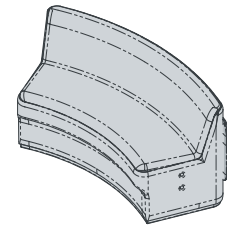

Features

Seat*	Upholstered fabric
Screen*	Screens can be upholstered in different fabrics to the inner and outer sides.
Base finish	32mm Hoop pine plywood natural edge

*Fabric to the specifier choice and costed accordingly. We recommend a 4-way stretch fabric for the best result

O/A Dimensions

CIR-M-2040	1610x750x760mmH
CIR-M-2040-LB	1655x780x760mmH
CIR-M-2040-HB	1655x780x1350mmH

CIR-M-2040

CIRCOLO MODULAR - DOUBLE SEAT 45DEG CURVE

CIR-M-2040-LB

CIRCOLO MODULAR - DOUBLE SEAT 45DEG CURVE
LOW BACK