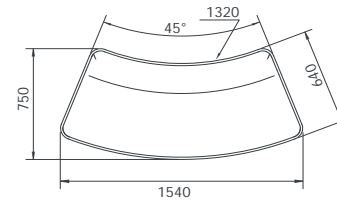

CIRCOLO MODULAR DOUBLE SEAT 45DEG CONVEX CURVE

Features

Seat*	Upholstered fabric
Screen*	Screens can be upholstered in different fabrics to the inner and outer sides.
Base finish	32mm Hoop pine plywood natural edge

*Fabric to the specifier choice and costed accordingly. We recommend a 4-way stretch fabric for the best result

O/A Dimensions

CIR-M-2050	1540x750x760mmH
CIR-M-2050-LB	1540x780x760mmH
CIR-M-2050-HB	1540x780x1350mmH

CIR-M-2050

CIRCOLO MODULAR - DOUBLE SEAT 45DEG CONVEX CURVE