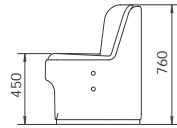

CIR-M-2010

CIRCOLO MODULAR - DOUBLE SEAT STRAIGHT

CIR-M-2010-LB

CIRCOLO MODULAR - DOUBLE SEAT STRAIGHT
LOW BACK

CIR-M-2010-HB

CIRCOLO MODULAR - DOUBLE SEAT STRAIGHT
HIGH BACK

CIRCOLO MODULAR DOUBLE SEAT STRAIGHT D-END LHS

O/A Dimensions

CIR-M-2020-LHD	1370x640x760mmH
CIR-M-2020-LHD-LB	1400x670x760mmH
CIR-M-2020-LHD-HB	1400x670x1350mmH

CIR-M-2020-LHD

CIRCOLO MODULAR - DOUBLE SEAT STRAIGHT
D-END LHS

CIR-M-2020-LHD-LB

CIRCOLO MODULAR - DOUBLE SEAT STRAIGHT
D-END LHS - LOW BACK