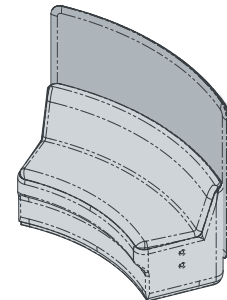

CIR-M-2040-HB

CIRCOLO MODULAR - DOUBLE SEAT 45DEG CURVE
HIGH BACK