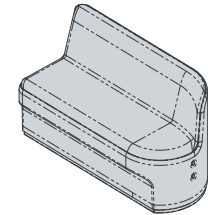

CIRCOLO MODULAR DOUBLE SEAT STRAIGHT D-END RHS

Features

Seat*	Upholstered fabric
Screen*	Screens can be upholstered in different fabrics to the inner and outer sides.
Base finish	32mm Hoop pine plywood natural edge

*Fabric to the specifier choice and costed accordingly. We recommend a 4-way stretch fabric for the best result

O/A Dimensions

CIR-M-2020-RHD	1370x640x760mmH
CIR-M-2020-RHD-LB	1400x670x760mmH
CIR-M-2020-RHD-HB	1400x670x1350mmH

CIR-M-2020-RHD

CIRCOLO MODULAR - DOUBLE SEAT STRAIGHT
D-END RHS