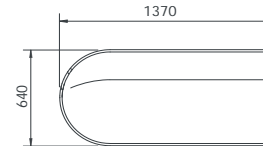

O/A Dimensions

CIR-M-2020-LHD	1370x640x760mmH
CIR-M-2020-LHD-LB	1400x670x760mmH
CIR-M-2020-LHD-HB	1400x670x1350mmH

CIR-M-2020-LHD

CIRCOLO MODULAR - DOUBLE SEAT STRAIGHT
D-END LHS

CIR-M-2020-LHD-LB

CIRCOLO MODULAR - DOUBLE SEAT STRAIGHT
D-END LHS - LOW BACK