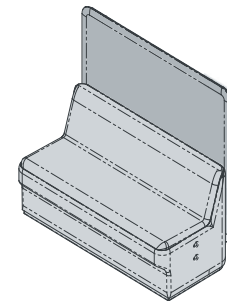

*Fabric to the specifier choice and costed accordingly. We recommend a 4-way stretch fabric for the best result

O/A Dimensions

CIR-M-2010	1400x640x760mmH
CIR-M-2010-LB	1400x670x760mmH
CIR-M-2010-HB	1400x670x1350mmH

CIR-M-2010

CIRCOLO MODULAR - DOUBLE SEAT STRAIGHT

CIR-M-2010-LB

CIRCOLO MODULAR - DOUBLE SEAT STRAIGHT
LOW BACK

CIR-M-2010-HB

CIRCOLO MODULAR - DOUBLE SEAT STRAIGHT
HIGH BACK

CIRCOLO MODULAR DOUBLE SEAT STRAIGHT D-END LHS

Features

Seat*	Upholstered fabric
Screen*	Screens can be upholstered in different fabrics to the inner and outer sides.
Base finish	32mm Hoop pine plywood natural edge

*Fabric to the specifier choice and costed accordingly. We recommend a 4-way stretch fabric for the best result