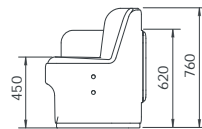

O/A Dimensions

CIR-M-1020-LHD	870x640x760mmH
CIR-M-1020-LHD-LB	900x670x760mmH
CIR-M-1020-LHD-HB	900x670x1350mmH

CIR-M-1020-LHD

CIRCOLO MODULAR - SINGLE SEAT STRAIGHT
D-END LHS

CIR-M-1020-LHD-LB

CIRCOLO MODULAR - SINGLE SEAT STRAIGHT
D-END LHS - LOW BACK

*Fabric to the specifier choice and costed accordingly. We recommend a 4-way stretch fabric for the best result

O/A Dimensions

CIR-M-1020-RHD	870x640x760mmH
CIR-M-1020-RHD-LB	900x670x760mmH
CIR-M-1020-RHD-HB	900x670x1350mmH