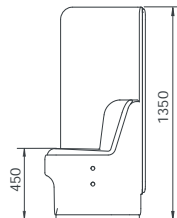

CIR-M-1020-LHD-HB

CIRCOLO MODULAR - SINGLE SEAT STRAIGHT
D-END LHS - HIGH BACK