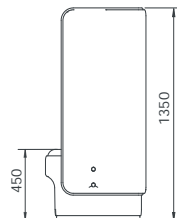

*Fabric to the specifier choice and costed accordingly. We recommend a 4-way stretch fabric for the best result

O/A Dimensions

CIR-M-1020-RHD	870x640x760mmH
CIR-M-1020-RHD-LB	900x670x760mmH
CIR-M-1020-RHD-HB	900x670x1350mmH

CIR-M-1020-RHD

CIRCOLO MODULAR - SINGLE SEAT STRAIGHT
D-END RHS

CIR-M-1020-RHD-LB

CIRCOLO MODULAR - SINGLE SEAT STRAIGHT
D-END RHS - LOW BACK

CIR-M-1020-RHD-HB

CIRCOLO MODULAR - SINGLE SEAT STRAIGHT
D-END RHS - HIGH BACK