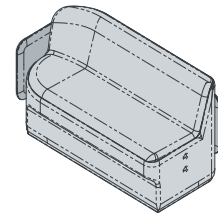

O/A Dimensions

CIR-M-2020-LHD	1370x640x760mmH
CIR-M-2020-LHD-LB	1400x670x760mmH
CIR-M-2020-LHD-HB	1400x670x1350mmH

CIR-M-2020-LHD

CIRCOLO MODULAR - DOUBLE SEAT STRAIGHT
D-END LHS

CIR-M-2020-LHD-LB

CIRCOLO MODULAR - DOUBLE SEAT STRAIGHT
D-END LHS - LOW BACK