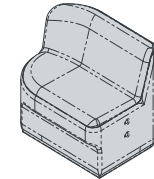

CIR-M-1010 CIRCOLO MODULAR - SINGLE SEAT STRAIGHT

CIR-M-1010-LB CIRCOLO MODULAR - SINGLE SEAT STRAIGHT LOW BACK

CIR-M-1010-HB CIRCOLO MODULAR - SINGLE SEAT STRAIGHT HIGH BACK

CIRCOLO MODULAR SINGLE SEAT STRAIGHT D-END LHS

Features

Seat*	Upholstered fabric
Screen*	Screens can be upholstered in different fabrics to the inner and outer sides.
Base finish	32mm Hoop pine plywood natural edge

*Fabric to the specifier choice and costed accordingly. We recommend a 4-way stretch fabric for the best result

O/A Dimensions

CIR-M-1020-LHD	870x640x760mmH
CIR-M-1020-LHD-LB	900x670x760mmH
CIR-M-1020-LHD-HB	900x670x1350mmH

CIR-M-1020-LHD

CIRCOLO MODULAR - SINGLE SEAT STRAIGHT
D-END LHS

CIR-M-1020-LHD-LB

CIRCOLO MODULAR - SINGLE SEAT STRAIGHT
D-END LHS - LOW BACK