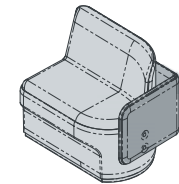

*Fabric to the specifier choice and costed accordingly. We recommend a 4-way stretch fabric for the best result

O/A Dimensions

CIR-M-1020-RHD	870x640x760mmH
CIR-M-1020-RHD-LB	900x670x760mmH
CIR-M-1020-RHD-HB	900x670x1350mmH

CIR-M-1020-RHD

CIRCOLO MODULAR - SINGLE SEAT STRAIGHT
D-END RHS

CIR-M-1020-RHD-LB

CIRCOLO MODULAR - SINGLE SEAT STRAIGHT
D-END RHS - LOW BACK

CIR-M-1020-RHD-HB

CIRCOLO MODULAR - SINGLE SEAT STRAIGHT
D-END RHS - HIGH BACK