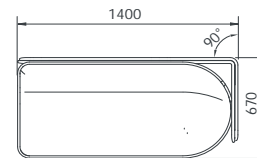

CIR-M-2020-RHD-LB

CIRCOLO MODULAR - DOUBLE SEAT STRAIGHT
D-END RHS - LOW BACK