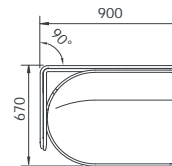

*Fabric to the specifier choice and costed accordingly. We recommend a 4-way stretch fabric for the best result

O/A Dimensions

CIR-M-1010	700x640x760mmH
CIR-M-1010-LB	700x670x760mmH
CIR-M-1010-HB	700x670x1350mmH

O/A Dimensions

CIR-M-1020-LHD	870x640x760mmH
CIR-M-1020-LHD-LB	900x670x760mmH
CIR-M-1020-LHD-HB	900x670x1350mmH

CIR-M-1020-LHD

CIRCOLO MODULAR - SINGLE SEAT STRAIGHT
D-END LHS

CIR-M-1020-LHD-LB

CIRCOLO MODULAR - SINGLE SEAT STRAIGHT
D-END LHS - LOW BACK

*Fabric to the specifier choice and costed accordingly. We recommend a 4-way stretch fabric for the best result

O/A Dimensions

CIR-M-1020-RHD	870x640x760mmH
CIR-M-1020-RHD-LB	900x670x760mmH
CIR-M-1020-RHD-HB	900x670x1350mmH