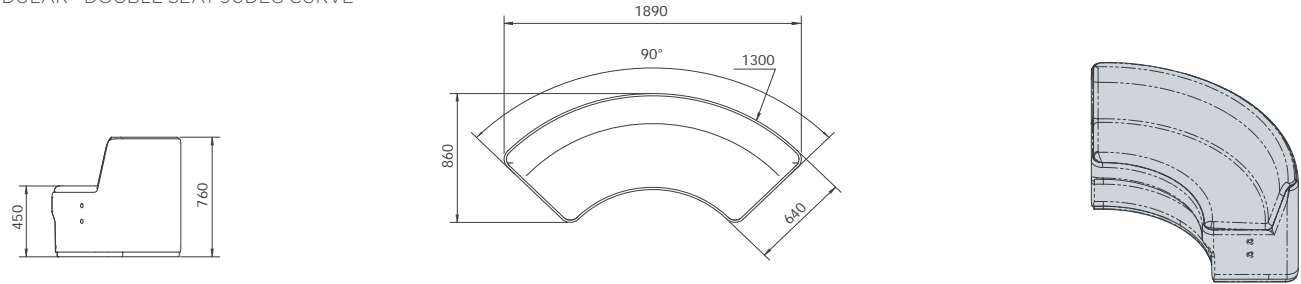

CIRCOLO MODULAR DOUBLE SEAT 90DEG CURVE

Features

Seat*	Upholstered fabric
Screen*	Screens can be upholstered in different fabrics to the inner and outer sides.
Base finish	32mm Hoop pine plywood natural edge

*Fabric to the specifier choice and costed accordingly. We recommend a 4-way stretch fabric for the best result

O/A Dimensions

CIR-M-2030	1890x860x760mmH
CIR-M-2030-LB	1952x890x760mmH
CIR-M-2030-HB	1952x890x1350mmH

CIR-M-2030

CIRCOLO MODULAR - DOUBLE SEAT 90DEG CURVE