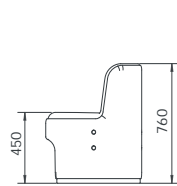

CIRCOLO MODULAR SINGLE SEAT STRAIGHT D-END RHS

Features

Seat*	Upholstered fabric
Screen*	Screens can be upholstered in different fabrics to the inner and outer sides.
Base finish	32mm Hoop pine plywood natural edge

*Fabric to the specifier choice and costed accordingly. We recommend a 4-way stretch fabric for the best result

O/A Dimensions

CIR-M-1020-RHD	870x640x760mmH
CIR-M-1020-RHD-LB	900x670x760mmH
CIR-M-1020-RHD-HB	900x670x1350mmH

CIR-M-1020-RHD

CIRCOLO MODULAR - SINGLE SEAT STRAIGHT
D-END RHS