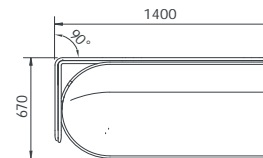

CIR-M-2020-LHD-HB

CIRCOLO MODULAR - DOUBLE SEAT STRAIGHT
D-END LHS - HIGH BACK