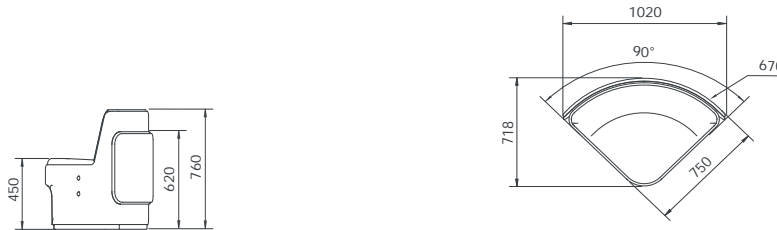

*Fabric to the specifier choice and costed accordingly. We recommend a 4-way stretch fabric for the best result

O/A Dimensions

CIR-M-1030	956x688x760mmH
CIR-M-1030-LB	1020x718x760mmH
CIR-M-1030-HB	1020x718x1350mmH

CIR-M-1030

CIRCOLO MODULAR - SINGLE SEAT 90DEG CURVE

CIR-M-1030-LB

CIRCOLO MODULAR - SINGLE SEAT 90DEG CURVE
LOW BACK

CIR-M-1030-HB

CIRCOLO MODULAR - SINGLE SEAT 90DEG CURVE
HIGH BACK

CIRCOLO MODULAR SINGLE SEAT 45DEG CURVE