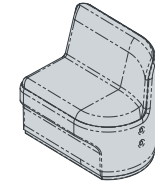

CIRCOLO MODULAR SINGLE SEAT STRAIGHT D-END RHS

Features

Seat*	Upholstered fabric
Screen*	Screens can be upholstered in different fabrics to the inner and outer sides.
Base finish	32mm Hoop pine plywood natural edge

*Fabric to the specifier choice and costed accordingly. We recommend a 4-way stretch fabric for the best result

O/A Dimensions

CIR-M-1020-RHD	870x640x760mmH
CIR-M-1020-RHD-LB	900x670x760mmH
CIR-M-1020-RHD-HB	900x670x1350mmH

CIR-M-1020-RHD

CIRCOLO MODULAR - SINGLE SEAT STRAIGHT
D-END RHS