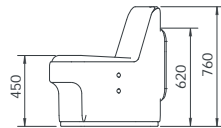

CIR-M-2050-LB

CIRCOLO MODULAR - DOUBLE SEAT 45DEG CONVEX CURVE
LOW BACK