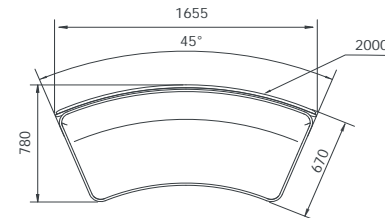

CIR-M-2040-HB

CIRCOLO MODULAR - DOUBLE SEAT 45DEG CURVE
HIGH BACK