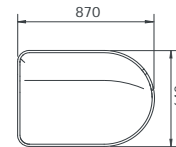

CIRCOLO MODULAR SINGLE SEAT STRAIGHT D-END RHS

Features

Seat*	Upholstered fabric
Screen*	Screens can be upholstered in different fabrics to the inner and outer sides.
Base finish	32mm Hoop pine plywood natural edge

*Fabric to the specifier choice and costed accordingly. We recommend a 4-way stretch fabric for the best result

O/A Dimensions

CIR-M-1020-RHD	870x640x760mmH
CIR-M-1020-RHD-LB	900x670x760mmH
CIR-M-1020-RHD-HB	900x670x1350mmH

CIR-M-1020-RHD

CIRCOLO MODULAR - SINGLE SEAT STRAIGHT
D-END RHS