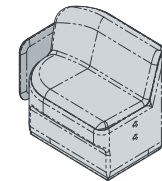

O/A Dimensions

CIR-M-1020-LHD	870x640x760mmH
CIR-M-1020-LHD-LB	900x670x760mmH
CIR-M-1020-LHD-HB	900x670x1350mmH

CIR-M-1020-LHD

CIRCOLO MODULAR - SINGLE SEAT STRAIGHT
D-END LHS

CIR-M-1020-LHD-LB

CIRCOLO MODULAR - SINGLE SEAT STRAIGHT
D-END LHS - LOW BACK

*Fabric to the specifier choice and costed accordingly. We recommend a 4-way stretch fabric for the best result

O/A Dimensions

CIR-M-1020-RHD	870x640x760mmH
CIR-M-1020-RHD-LB	900x670x760mmH
CIR-M-1020-RHD-HB	900x670x1350mmH