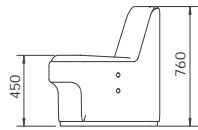

CIRCOLO MODULAR DOUBLE SEAT 45DEG CONVEX CURVE

Features

Seat*	Upholstered fabric
Screen*	Screens can be upholstered in different fabrics to the inner and outer sides.
Base finish	32mm Hoop pine plywood natural edge

*Fabric to the specifier choice and costed accordingly. We recommend a 4-way stretch fabric for the best result

O/A Dimensions

CIR-M-2050	1540x750x760mmH
CIR-M-2050-LB	1540x780x760mmH
CIR-M-2050-HB	1540x780x1350mmH

CIR-M-2050

CIRCOLO MODULAR - DOUBLE SEAT 45DEG CONVEX CURVE