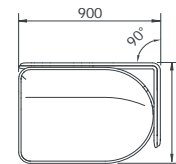

CIR-M-1020-RHD-LB

CIRCOLO MODULAR - SINGLE SEAT STRAIGHT
D-END RHS - LOW BACK