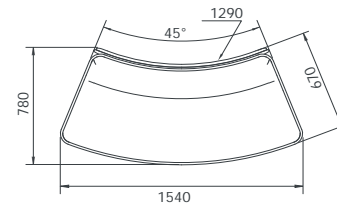

O/A Dimensions

CIR-M-2040	1610x750x760mmH
CIR-M-2040-LB	1655x780x760mmH
CIR-M-2040-HB	1655x780x1350mmH

CIR-M-2040

CIRCOLO MODULAR - DOUBLE SEAT 45DEG CURVE

CIR-M-2040-LB

CIRCOLO MODULAR - DOUBLE SEAT 45DEG CURVE
LOW BACK

*Fabric to the specifier choice and costed accordingly. We recommend a 4-way stretch fabric for the best result

O/A Dimensions

CIR-M-2050	1540x750x760mmH
CIR-M-2050-LB	1540x780x760mmH
CIR-M-2050-HB	1540x780x1350mmH

CIR-M-2050

CIRCOLO MODULAR - DOUBLE SEAT 45DEG CONVEX CURVE

CIR-M-2050-LB

CIRCOLO MODULAR - DOUBLE SEAT 45DEG CONVEX CURVE
LOW BACK

CIR-M-2050-HB

CIRCOLO MODULAR - DOUBLE SEAT 45DEG CONVEX CURVE
HIGH BACK

SQUARE BEAR