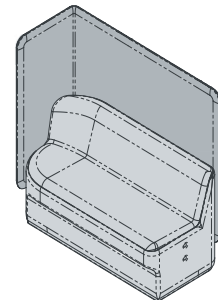

CIR-M-2020-LHD-HB

CIRCOLO MODULAR - DOUBLE SEAT STRAIGHT
D-END LHS - HIGH BACK