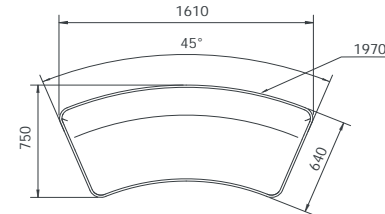

*Fabric to the specifier choice and costed accordingly. We recommend a 4-way stretch fabric for the best result

O/A Dimensions

CIR-M-2030	1890x860x760mmH
CIR-M-2030-LB	1952x890x760mmH
CIR-M-2030-HB	1952x890x1350mmH

CIR-M-2030

CIRCOLO MODULAR - DOUBLE SEAT 90DEG CURVE

CIR-M-2030-LB

CIRCOLO MODULAR - DOUBLE SEAT 90DEG CURVE
LOW BACK

CIR-M-2030-HB

CIRCOLO MODULAR - DOUBLE SEAT 90DEG CURVE
HIGH BACK

CIRCOLO MODULAR DOUBLE SEAT 45DEG CURVE

Features

Seat*	Upholstered fabric
Screen*	Screens can be upholstered in different fabrics to the inner and outer sides.
Base finish	32mm Hoop pine plywood natural edge

*Fabric to the specifier choice and costed accordingly. We recommend a 4-way stretch fabric for the best result

O/A Dimensions

CIR-M-2040	1610x750x760mmH
CIR-M-2040-LB	1655x780x760mmH
CIR-M-2040-HB	1655x780x1350mmH

CIR-M-2040

CIRCOLO MODULAR - DOUBLE SEAT 45DEG CURVE

CIR-M-2040-LB

CIRCOLO MODULAR - DOUBLE SEAT 45DEG CURVE
LOW BACK