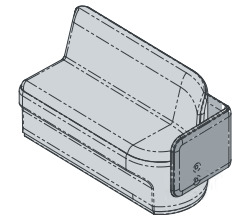

CIR-M-2020-RHD-LB

CIRCOLO MODULAR - DOUBLE SEAT STRAIGHT
D-END RHS - LOW BACK