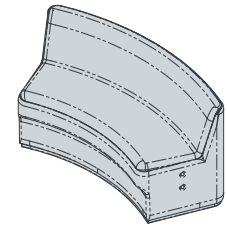

CIRCOLO MODULAR DOUBLE SEAT 45DEG CURVE

Features

Seat*	Upholstered fabric
Screen*	Screens can be upholstered in different fabrics to the inner and outer sides.
Base finish	32mm Hoop pine plywood natural edge

*Fabric to the specifier choice and costed accordingly. We recommend a 4-way stretch fabric for the best result

O/A Dimensions

CIR-M-2040	1610x750x760mmH
CIR-M-2040-LB	1655x780x760mmH
CIR-M-2040-HB	1655x780x1350mmH

CIR-M-2040

CIRCOLO MODULAR - DOUBLE SEAT 45DEG CURVE