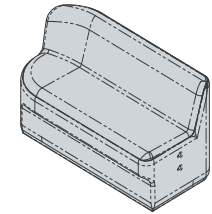

CIRCOLO MODULAR DOUBLE SEAT STRAIGHT D-END LHS

Features

Seat*	Upholstered fabric
Screen*	Screens can be upholstered in different fabrics to the inner and outer sides.
Base finish	32mm Hoop pine plywood natural edge

*Fabric to the specifier choice and costed accordingly. We recommend a 4-way stretch fabric for the best result

O/A Dimensions

CIR-M-2020-LHD	1370x640x760mmH
CIR-M-2020-LHD-LB	1400x670x760mmH
CIR-M-2020-LHD-HB	1400x670x1350mmH

CIR-M-2020-LHD

CIRCOLO MODULAR - DOUBLE SEAT STRAIGHT
D-END LHS