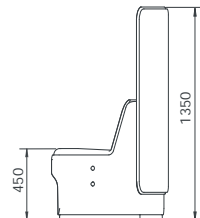

CIR-M-2040-HB

CIRCOLO MODULAR - DOUBLE SEAT 45DEG CURVE
HIGH BACK