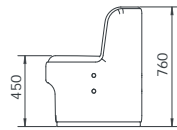

CIRCOLO MODULAR DOUBLE SEAT STRAIGHT D-END RHS

Features

Seat*	Upholstered fabric
Screen*	Screens can be upholstered in different fabrics to the inner and outer sides.
Base finish	32mm Hoop pine plywood natural edge

*Fabric to the specifier choice and costed accordingly. We recommend a 4-way stretch fabric for the best result

O/A Dimensions

CIR-M-2020-RHD	1370x640x760mmH
CIR-M-2020-RHD-LB	1400x670x760mmH
CIR-M-2020-RHD-HB	1400x670x1350mmH

CIR-M-2020-RHD

CIRCOLO MODULAR - DOUBLE SEAT STRAIGHT
D-END RHS