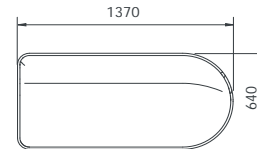

CIRCOLO MODULAR DOUBLE SEAT STRAIGHT D-END RHS

Features

Seat*	Upholstered fabric
Screen*	Screens can be upholstered in different fabrics to the inner and outer sides.
Base finish	32mm Hoop pine plywood natural edge

*Fabric to the specifier choice and costed accordingly. We recommend a 4-way stretch fabric for the best result

O/A Dimensions

CIR-M-2020-RHD	1370x640x760mmH
CIR-M-2020-RHD-LB	1400x670x760mmH
CIR-M-2020-RHD-HB	1400x670x1350mmH

CIR-M-2020-RHD

CIRCOLO MODULAR - DOUBLE SEAT STRAIGHT
D-END RHS