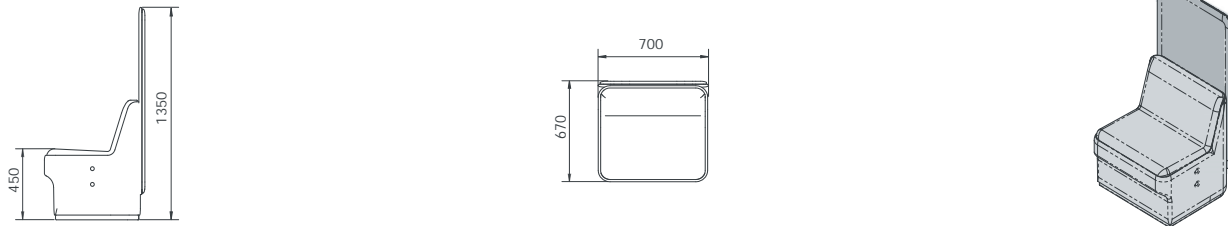

- Single Seats
- Double Seats
- Curved Seats
- Low Back Privacy Screens
- High Back Privacy Screens

CIRCOLO MODULAR SINGLE SEAT STRAIGHT

Features

Seat*	Upholstered fabric
Screen*	Screens can be upholstered in different fabrics to the inner and outer sides.
Base finish	32mm Hoop pine plywood natural edge

*Fabric to the specifier choice and costed accordingly. We recommend a 4-way stretch fabric for the best result

O/A Dimensions

CIR-M-1010	700x640x760mmH
CIR-M-1010-LB	700x670x760mmH
CIR-M-1010-HB	700x670x1350mmH

CIR-M-1010 CIRCOLO MODULAR - SINGLE SEAT STRAIGHT

CIR-M-1010-LB CIRCOLO MODULAR - SINGLE SEAT STRAIGHT LOW BACK

CIR-M-1010-HB CIRCOLO MODULAR - SINGLE SEAT STRAIGHT HIGH BACK

CIRCOLO MODULAR SINGLE SEAT STRAIGHT D-END LHS

O/A Dimensions

CIR-M-1020-LHD	870x640x760mmH
CIR-M-1020-LHD-LB	900x670x760mmH
CIR-M-1020-LHD-HB	900x670x1350mmH

CIR-M-1020-LHD

CIRCOLO MODULAR - SINGLE SEAT STRAIGHT
D-END LHS

CIR-M-1020-LHD-LB

CIRCOLO MODULAR - SINGLE SEAT STRAIGHT
D-END LHS - LOW BACK