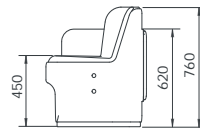

O/A Dimensions

CIR-M-2020-LHD	1370x640x760mmH
CIR-M-2020-LHD-LB	1400x670x760mmH
CIR-M-2020-LHD-HB	1400x670x1350mmH

CIR-M-2020-LHD

CIRCOLO MODULAR - DOUBLE SEAT STRAIGHT
D-END LHS

CIR-M-2020-LHD-LB

CIRCOLO MODULAR - DOUBLE SEAT STRAIGHT
D-END LHS - LOW BACK