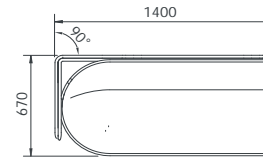

O/A Dimensions

CIR-M-2020-LHD	1370x640x760mmH
CIR-M-2020-LHD-LB	1400x670x760mmH
CIR-M-2020-LHD-HB	1400x670x1350mmH

CIR-M-2020-LHD

CIRCOLO MODULAR - DOUBLE SEAT STRAIGHT
D-END LHS

CIR-M-2020-LHD-LB

CIRCOLO MODULAR - DOUBLE SEAT STRAIGHT
D-END LHS - LOW BACK