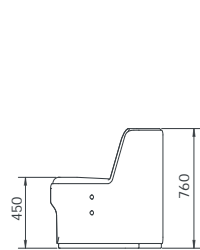

O/A Dimensions

CIR-M-2040	1610x750x760mmH
CIR-M-2040-LB	1655x780x760mmH
CIR-M-2040-HB	1655x780x1350mmH

CIR-M-2040

CIRCOLO MODULAR - DOUBLE SEAT 45DEG CURVE

CIR-M-2040-LB

CIRCOLO MODULAR - DOUBLE SEAT 45DEG CURVE
LOW BACK