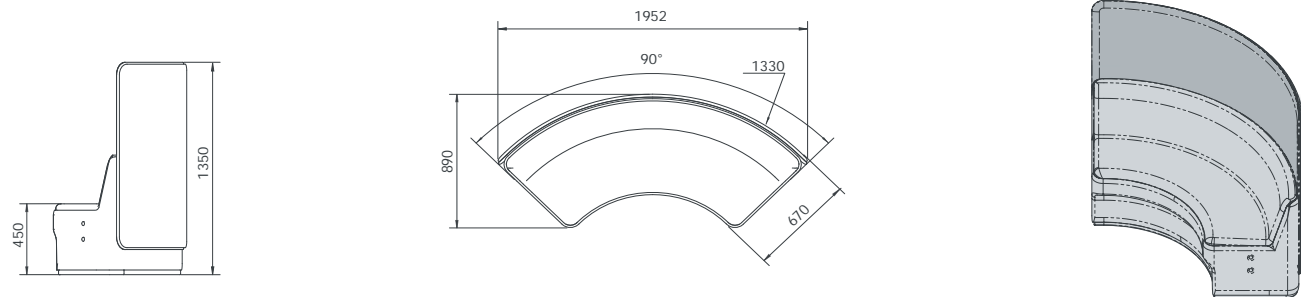

CIR-M-2030

CIRCOLO MODULAR - DOUBLE SEAT 90DEG CURVE

CIR-M-2030-LB

CIRCOLO MODULAR - DOUBLE SEAT 90DEG CURVE
LOW BACK

CIR-M-2030-HB

CIRCOLO MODULAR - DOUBLE SEAT 90DEG CURVE
HIGH BACK

CIRCOLO MODULAR DOUBLE SEAT 45DEG CURVE