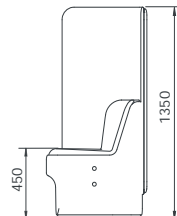

CIR-M-2020-LHD-HB

CIRCOLO MODULAR - DOUBLE SEAT STRAIGHT
D-END LHS - HIGH BACK