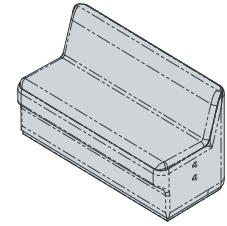

CIRCOLO MODULAR DOUBLE SEAT STRAIGHT

Features

Seat*	Upholstered fabric
Screen*	Screens can be upholstered in different fabrics to the inner and outer sides.
Base finish	32mm Hoop pine plywood natural edge

*Fabric to the specifier choice and costed accordingly. We recommend a 4-way stretch fabric for the best result

O/A Dimensions

CIR-M-2010	1400x640x760mmH
CIR-M-2010-LB	1400x670x760mmH
CIR-M-2010-HB	1400x670x1350mmH

CIR-M-2010

CIRCOLO MODULAR - DOUBLE SEAT STRAIGHT