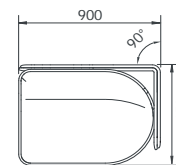

O/A Dimensions

CIR-M-1020-LHD	870x640x760mmH
CIR-M-1020-LHD-LB	900x670x760mmH
CIR-M-1020-LHD-HB	900x670x1350mmH

CIR-M-1020-LHD

CIRCOLO MODULAR - SINGLE SEAT STRAIGHT
D-END LHS

CIR-M-1020-LHD-LB

CIRCOLO MODULAR - SINGLE SEAT STRAIGHT
D-END LHS - LOW BACK

*Fabric to the specifier choice and costed accordingly. We recommend a 4-way stretch fabric for the best result

O/A Dimensions

CIR-M-1020-RHD	870x640x760mmH
CIR-M-1020-RHD-LB	900x670x760mmH
CIR-M-1020-RHD-HB	900x670x1350mmH

CIR-M-1020-RHD

CIRCOLO MODULAR - SINGLE SEAT STRAIGHT
D-END RHS

CIR-M-1020-RHD-LB

CIRCOLO MODULAR - SINGLE SEAT STRAIGHT
D-END RHS - LOW BACK

CIR-M-1020-RHD-HB

CIRCOLO MODULAR - SINGLE SEAT STRAIGHT
D-END RHS - HIGH BACK

*Fabric to the specifier choice and costed accordingly. We recommend a 4-way stretch fabric for the best result

O/A Dimensions

CIR-M-1030	956x688x760mmH
CIR-M-1030-LB	1020x718x760mmH
CIR-M-1030-HB	1020x718x1350mmH