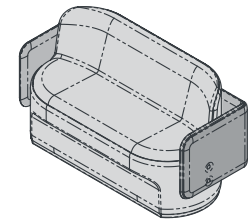

*Fabric to the specifier choice and costed accordingly. We recommend a 4-way stretch fabric for the best result

O/A Dimensions

CIR-L-1010	640diax760mmH
CIR-L-1010-LB-90	700x670x760mmH
CIR-L-1010-LB-112.5	884x670x760mmH
CIR-L-1010-HB-90	700x670x1350mmH
CIR-L-1010-HB-112.5	884x670x1350mmH

CIR-L-1010-HB-90

CIRCOLO LOOSE - SINGLE SEAT
HIGH BACK 90DEG

CIR-L-1010-HB-112.5

CIRCOLO LOOSE - SINGLE SEAT
HIGH BACK 112.5DEG

CIRCOLO LOOSE DOUBLE SEAT

Features

Seat*	Upholstered fabric
Screen*	Screens can be upholstered in different fabrics to the inner and outer sides.
Base finish	32mm Hoop pine plywood natural edge

*Fabric to the specifier choice and costed accordingly. We recommend a 4-way stretch fabric for the best result

O/A Dimensions

CIR-L-2010	1340x640x760mmH
CIR-L-2010-LB-90	1400x670x760mmH
CIR-L-2010-LB-112.5	1603x670x760mmH
CIR-L-2010-HB-90	1400x670x1350mmH
CIR-L-2010-HB-112.5	1603x670x1350mmH

CIR-L-2010

CIRCOLO LOOSE - DOUBLE SEAT

CIR-L-2010-LB-90

CIRCOLO LOOSE - DOUBLE SEAT
LOW BACK 90DEG

CIR-L-2010-LB-112.5

CIRCOLO LOOSE - DOUBLE SEAT
LOW BACK 112.5DEG

CIRCOLO LOOSE DOUBLE SEAT

Features