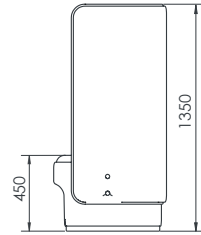

CIRCOLO LOOSE SINGLE SEAT

Features

Seat*	Upholstered fabric
Screen*	Screens can be upholstered in different fabrics to the inner and outer sides.
Base finish	32mm Hoop pine plywood natural edge
Base options	Fixed or 180deg returnable swivel

*Fabric to the specifier choice and costed accordingly. We recommend a 4-way stretch fabric for the best result

O/A Dimensions

CIR-L-1010	640diax760mmH
CIR-L-1010-LB-90	700x670x760mmH
CIR-L-1010-LB-112.5	884x670x760mmH
CIR-L-1010-HB-90	700x670x1350mmH
CIR-L-1010-HB-112.5	884x670x1350mmH

CIR-L-1010-HB-90

CIRCOLO LOOSE - SINGLE SEAT
HIGH BACK 90DEG