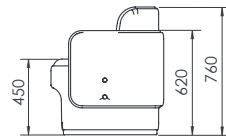

*Fabric to the specifier choice and costed accordingly. We recommend a 4-way stretch fabric for the best result

O/A Dimensions

CIR-L-2010	1340x640x760mmH
CIR-L-2010-LB-90	1400x670x760mmH
CIR-L-2010-LB-112.5	1603x670x760mmH
CIR-L-2010-HB-90	1400x670x1350mmH
CIR-L-2010-HB-112.5	1603x670x1350mmH

CIR-L-2010

CIRCOLO LOOSE - DOUBLE SEAT

CIR-L-2010-LB-90

CIRCOLO LOOSE - DOUBLE SEAT
LOW BACK 90DEG

CIR-L-2010-LB-112.5

CIRCOLO LOOSE - DOUBLE SEAT
LOW BACK 112.5DEG

CIRCOLO LOOSE DOUBLE SEAT

Features