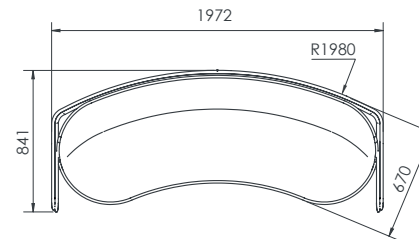

*Fabric to the specifier choice and costed accordingly. We recommend a 4-way stretch fabric for the best result

O/A Dimensions

CIR-L-3020	1912x768x760mmH
CIR-L-3020-LB-112.5	1972x841x760mmH
CIR-L-3020-HB-112.5	1972x841x1350mmH

CIR-L-3020

CIRCOLO LOOSE - TRIPLE SEAT CURVE

CIR-L-3020-LB-90

CIRCOLO LOOSE - TRIPLE SEAT CURVE
LOW BACK 90DEG

CIR-L-3020-LB-112.5

CIRCOLO LOOSE - TRIPLE SEAT CURVE
LOW BACK 112.5DEG

SQUARE BEAR

© Copyright 2021