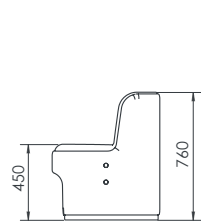

CIRCOLO LOOSE DOUBLE SEAT

Features

Seat*	Upholstered fabric
Screen*	Screens can be upholstered in different fabrics to the inner and outer sides.
Base finish	32mm Hoop pine plywood natural edge

*Fabric to the specifier choice and costed accordingly. We recommend a 4-way stretch fabric for the best result

O/A Dimensions

CIR-L-2010	1340x640x760mmH
CIR-L-2010-LB-90	1400x670x760mmH
CIR-L-2010-LB-112.5	1603x670x760mmH
CIR-L-2010-HB-90	1400x670x1350mmH
CIR-L-2010-HB-112.5	1603x670x1350mmH

CIR-L-2010

CIRCOLO LOOSE - DOUBLE SEAT