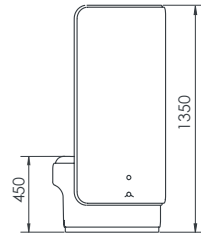

*Fabric to the specifier choice and costed accordingly. We recommend a 4-way stretch fabric for the best result

O/A Dimensions

CIR-L-1010	640diax760mmH
CIR-L-1010-LB-90	700x670x760mmH
CIR-L-1010-LB-112.5	884x670x760mmH
CIR-L-1010-HB-90	700x670x1350mmH
CIR-L-1010-HB-112.5	884x670x1350mmH

CIR-L-1010-HB-90

CIRCOLO LOOSE - SINGLE SEAT
HIGH BACK 90DEG

CIR-L-1010-HB-112.5

CIRCOLO LOOSE - SINGLE SEAT
HIGH BACK 112.5DEG

CIRCOLO LOOSE DOUBLE SEAT

Features

Seat*	Upholstered fabric
Screen*	Screens can be upholstered in different fabrics to the inner and outer sides.
Base finish	32mm Hoop pine plywood natural edge