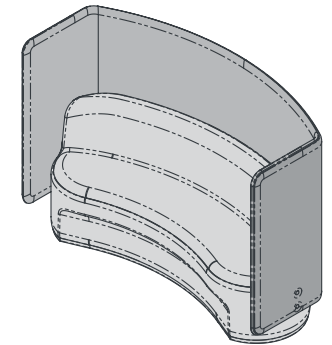

*Fabric to the specifier choice and costed accordingly. We recommend a 4-way stretch fabric for the best result

O/A Dimensions

CIR-L-3020	1912x768x760mmH
CIR-L-3020-LB-112.5	1972x841x760mmH
CIR-L-3020-HB-112.5	1972x841x1350mmH

CIR-L-3020

CIRCOLO LOOSE - TRIPLE SEAT CURVE

CIR-L-3020-LB-90

CIRCOLO LOOSE - TRIPLE SEAT CURVE
LOW BACK 90DEG

CIR-L-3020-LB-112.5

CIRCOLO LOOSE - TRIPLE SEAT CURVE
LOW BACK 112.5DEG

SQUARE BEAR

© Copyright 2021