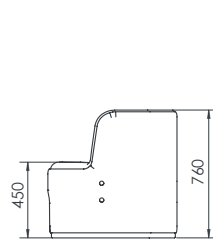

CIRCOLO LOOSE TRIPLE SEAT CURVE

Features

Seat*	Upholstered fabric
Screen*	Screens can be upholstered in different fabrics to the inner and outer sides.
Base finish	32mm Hoop pine plywood natural edge

*Fabric to the specifier choice and costed accordingly. We recommend a 4-way stretch fabric for the best result

O/A Dimensions

CIR-L-3020	1912x768x760mmH
CIR-L-3020-LB-112.5	1972x841x760mmH
CIR-L-3020-HB-112.5	1972x841x1350mmH

CIR-L-3020

CIRCOLO LOOSE - TRIPLE SEAT CURVE