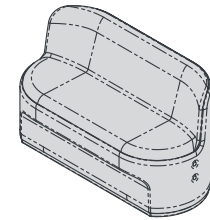

*Fabric to the specifier choice and costed accordingly. We recommend a 4-way stretch fabric for the best result

O/A Dimensions

CIR-L-1010	640diax760mmH
CIR-L-1010-LB-90	700x670x760mmH
CIR-L-1010-LB-112.5	884x670x760mmH
CIR-L-1010-HB-90	700x670x1350mmH
CIR-L-1010-HB-112.5	884x670x1350mmH

CIR-L-1010-HB-90

CIRCOLO LOOSE - SINGLE SEAT
HIGH BACK 90DEG

CIR-L-1010-HB-112.5

CIRCOLO LOOSE - SINGLE SEAT
HIGH BACK 112.5DEG

CIRCOLO LOOSE DOUBLE SEAT

Features

Seat*	Upholstered fabric
Screen*	Screens can be upholstered in different fabrics to the inner and outer sides.
Base finish	32mm Hoop pine plywood natural edge

*Fabric to the specifier choice and costed accordingly. We recommend a 4-way stretch fabric for the best result

O/A Dimensions

CIR-L-2010	1340x640x760mmH
CIR-L-2010-LB-90	1400x670x760mmH
CIR-L-2010-LB-112.5	1603x670x760mmH
CIR-L-2010-HB-90	1400x670x1350mmH
CIR-L-2010-HB-112.5	1603x670x1350mmH

CIR-L-2010

CIRCOLO LOOSE - DOUBLE SEAT

CIR-L-2010-LB-90

CIRCOLO LOOSE - DOUBLE SEAT
LOW BACK 90DEG

CIR-L-2010-LB-112.5

CIRCOLO LOOSE - DOUBLE SEAT
LOW BACK 112.5DEG

CIRCOLO LOOSE DOUBLE SEAT

Features