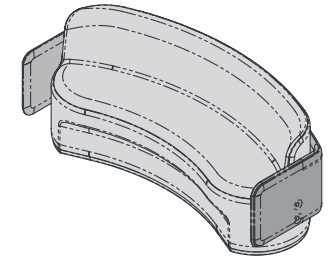

CIR-L-2010-HB-112.5

CIRCOLO LOOSE - DOUBLE SEAT
HIGH BACK 112.5DEG

CIRCOLO LOOSE TRIPLE SEAT CURVE

Features

Seat*	Upholstered fabric
Screen*	Screens can be upholstered in different fabrics to the inner and outer sides.
Base finish	32mm Hoop pine plywood natural edge

*Fabric to the specifier choice and costed accordingly. We recommend a 4-way stretch fabric for the best result

O/A Dimensions

CIR-L-3020	1912x768x760mmH
CIR-L-3020-LB-112.5	1972x841x760mmH
CIR-L-3020-HB-112.5	1972x841x1350mmH

CIR-L-3020

CIRCOLO LOOSE - TRIPLE SEAT CURVE

CIR-L-3020-LB-90

CIRCOLO LOOSE - TRIPLE SEAT CURVE
LOW BACK 90DEG

CIR-L-3020-LB-112.5

CIRCOLO LOOSE - TRIPLE SEAT CURVE
LOW BACK 112.5DEG

SQUARE BEAR

© Copyright 2021