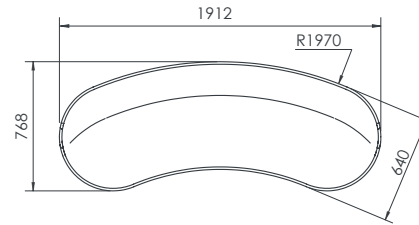

CIRCOLO LOOSE TRIPLE SEAT CURVE

Features

Seat*	Upholstered fabric
Screen*	Screens can be upholstered in different fabrics to the inner and outer sides.
Base finish	32mm Hoop pine plywood natural edge

*Fabric to the specifier choice and costed accordingly. We recommend a 4-way stretch fabric for the best result

O/A Dimensions

CIR-L-3020	1912x768x760mmH
CIR-L-3020-LB-112.5	1972x841x760mmH
CIR-L-3020-HB-112.5	1972x841x1350mmH

CIR-L-3020

CIRCOLO LOOSE - TRIPLE SEAT CURVE