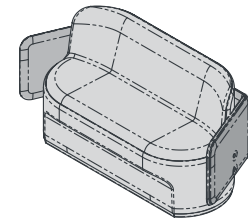

*Fabric to the specifier choice and costed accordingly. We recommend a 4-way stretch fabric for the best result

O/A Dimensions

CIR-L-2010	1340x640x760mmH
CIR-L-2010-LB-90	1400x670x760mmH
CIR-L-2010-LB-112.5	1603x670x760mmH
CIR-L-2010-HB-90	1400x670x1350mmH
CIR-L-2010-HB-112.5	1603x670x1350mmH

CIR-L-2010

CIRCOLO LOOSE - DOUBLE SEAT

CIR-L-2010-LB-90

CIRCOLO LOOSE - DOUBLE SEAT
LOW BACK 90DEG

CIR-L-2010-LB-112.5

CIRCOLO LOOSE - DOUBLE SEAT
LOW BACK 112.5DEG

CIRCOLO LOOSE DOUBLE SEAT

Features

Seat*	Upholstered fabric
Screen*	Screens can be upholstered in different fabrics to the inner and outer sides.
Base finish	32mm Hoop pine plywood natural edge

*Fabric to the specifier choice and costed accordingly. We recommend a 4-way stretch fabric for the best result

O/A Dimensions

CIR-L-2010	1340x640x760mmH
CIR-L-2010-LB-90	1400x670x760mmH
CIR-L-2010-LB-112.5	1603x670x760mmH
CIR-L-2010-HB-90	1400x670x1350mmH
CIR-L-2010-HB-112.5	1603x670x1350mmH

CIR-L-2010-HB-90

CIRCOLO LOOSE - DOUBLE SEAT
HIGH BACK 90DEG