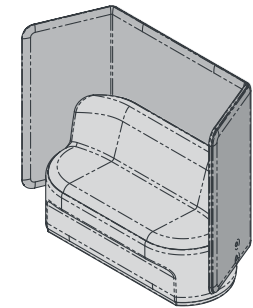

Seat*	Upholstered fabric
Screen*	Screens can be upholstered in different fabrics to the inner and outer sides.
Base finish	32mm Hoop pine plywood natural edge

*Fabric to the specifier choice and costed accordingly. We recommend a 4-way stretch fabric for the best result

O/A Dimensions

CIR-L-2010	1340x640x760mmH
CIR-L-2010-LB-90	1400x670x760mmH
CIR-L-2010-LB-112.5	1603x670x760mmH
CIR-L-2010-HB-90	1400x670x1350mmH
CIR-L-2010-HB-112.5	1603x670x1350mmH

CIR-L-2010-HB-90

CIRCOLO LOOSE - DOUBLE SEAT
HIGH BACK 90DEG

CIR-L-2010-HB-112.5

CIRCOLO LOOSE - DOUBLE SEAT
HIGH BACK 112.5DEG

CIRCOLO LOOSE TRIPLE SEAT CURVE

Features

Seat*	Upholstered fabric
Screen*	Screens can be upholstered in different fabrics to the inner and outer sides.
Base finish	32mm Hoop pine plywood natural edge

*Fabric to the specifier choice and costed accordingly. We recommend a 4-way stretch fabric for the best result

O/A Dimensions

CIR-L-3020	1912x768x760mmH
CIR-L-3020-LB-112.5	1972x841x760mmH
CIR-L-3020-HB-112.5	1972x841x1350mmH