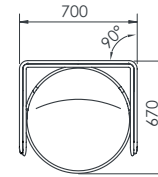

CIRCOLO LOOSE SINGLE SEAT

Features

Seat*	Upholstered fabric
Screen*	Screens can be upholstered in different fabrics to the inner and outer sides.
Base finish	32mm Hoop pine plywood natural edge
Base options	Fixed or 180deg returnable swivel

*Fabric to the specifier choice and costed accordingly. We recommend a 4-way stretch fabric for the best result

O/A Dimensions

CIR-L-1010	640diax760mmH
CIR-L-1010-LB-90	700x670x760mmH
CIR-L-1010-LB-112.5	884x670x760mmH
CIR-L-1010-HB-90	700x670x1350mmH
CIR-L-1010-HB-112.5	884x670x1350mmH

CIR-L-1010-HB-90

CIRCOLO LOOSE - SINGLE SEAT
HIGH BACK 90DEG