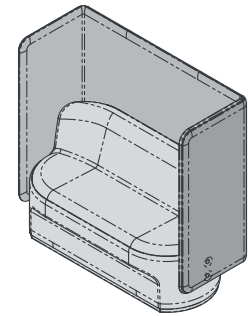

CIR-L-2010

CIRCOLO LOOSE - DOUBLE SEAT

CIR-L-2010-LB-90

CIRCOLO LOOSE - DOUBLE SEAT
LOW BACK 90DEG

CIR-L-2010-LB-112.5

CIRCOLO LOOSE - DOUBLE SEAT
LOW BACK 112.5DEG

CIRCOLO LOOSE DOUBLE SEAT

Features

Seat*	Upholstered fabric
Screen*	Screens can be upholstered in different fabrics to the inner and outer sides.
Base finish	32mm Hoop pine plywood natural edge

*Fabric to the specifier choice and costed accordingly. We recommend a 4-way stretch fabric for the best result

O/A Dimensions

CIR-L-2010	1340x640x760mmH
CIR-L-2010-LB-90	1400x670x760mmH
CIR-L-2010-LB-112.5	1603x670x760mmH
CIR-L-2010-HB-90	1400x670x1350mmH
CIR-L-2010-HB-112.5	1603x670x1350mmH

CIR-L-2010-HB-90

CIRCOLO LOOSE - DOUBLE SEAT
HIGH BACK 90DEG