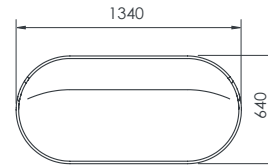

CIRCOLO LOOSE DOUBLE SEAT

Features

Seat*	Upholstered fabric
Screen*	Screens can be upholstered in different fabrics to the inner and outer sides.
Base finish	32mm Hoop pine plywood natural edge

*Fabric to the specifier choice and costed accordingly. We recommend a 4-way stretch fabric for the best result

O/A Dimensions

CIR-L-2010	1340x640x760mmH
CIR-L-2010-LB-90	1400x670x760mmH
CIR-L-2010-LB-112.5	1603x670x760mmH
CIR-L-2010-HB-90	1400x670x1350mmH
CIR-L-2010-HB-112.5	1603x670x1350mmH

CIR-L-2010

CIRCOLO LOOSE - DOUBLE SEAT