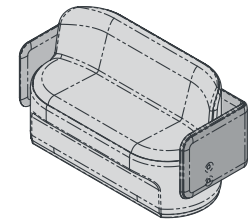

CIR-L-2010-LB-90

CIRCOLO LOOSE - DOUBLE SEAT
LOW BACK 90DEG