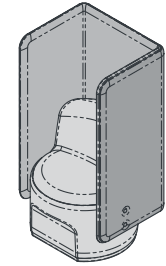

CIRCOLO LOOSE SINGLE SEAT

Features

Seat*	Upholstered fabric
Screen*	Screens can be upholstered in different fabrics to the inner and outer sides.
Base finish	32mm Hoop pine plywood natural edge
Base options	Fixed or 180deg returnable swivel

*Fabric to the specifier choice and costed accordingly. We recommend a 4-way stretch fabric for the best result

O/A Dimensions

CIR-L-1010	640diax760mmH
CIR-L-1010-LB-90	700x670x760mmH
CIR-L-1010-LB-112.5	884x670x760mmH
CIR-L-1010-HB-90	700x670x1350mmH
CIR-L-1010-HB-112.5	884x670x1350mmH

CIR-L-1010-HB-90

CIRCOLO LOOSE - SINGLE SEAT
HIGH BACK 90DEG