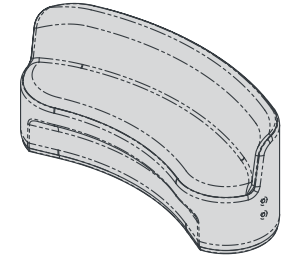

CIRCOLO LOOSE TRIPLE SEAT CURVE

Features

Seat*	Upholstered fabric
Screen*	Screens can be upholstered in different fabrics to the inner and outer sides.
Base finish	32mm Hoop pine plywood natural edge

*Fabric to the specifier choice and costed accordingly. We recommend a 4-way stretch fabric for the best result

O/A Dimensions

CIR-L-3020	1912x768x760mmH
CIR-L-3020-LB-112.5	1972x841x760mmH
CIR-L-3020-HB-112.5	1972x841x1350mmH

CIR-L-3020

CIRCOLO LOOSE - TRIPLE SEAT CURVE