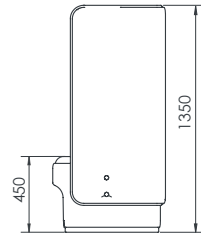

CIRCOLO LOOSE DOUBLE SEAT

Features

Seat*	Upholstered fabric
Screen*	Screens can be upholstered in different fabrics to the inner and outer sides.
Base finish	32mm Hoop pine plywood natural edge

*Fabric to the specifier choice and costed accordingly. We recommend a 4-way stretch fabric for the best result

O/A Dimensions

CIR-L-2010	1340x640x760mmH
CIR-L-2010-LB-90	1400x670x760mmH
CIR-L-2010-LB-112.5	1603x670x760mmH
CIR-L-2010-HB-90	1400x670x1350mmH
CIR-L-2010-HB-112.5	1603x670x1350mmH

CIR-L-2010-HB-90

CIRCOLO LOOSE - DOUBLE SEAT
HIGH BACK 90DEG