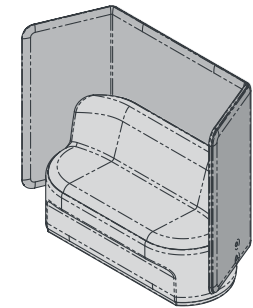

CIR-L-2010-HB-112.5

CIRCOLO LOOSE - DOUBLE SEAT
HIGH BACK 112.5DEG