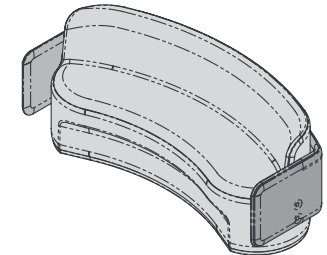

CIR-L-3020-LB-90

CIRCOLO LOOSE - TRIPLE SEAT CURVE
LOW BACK 90DEG