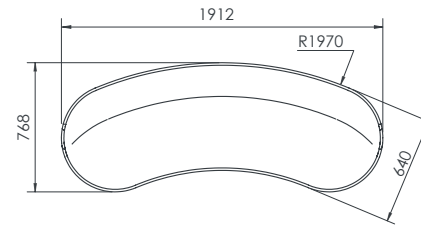

CIRCOLO LOOSE TRIPLE SEAT CURVE

Features

Seat*	Upholstered fabric
Screen*	Screens can be upholstered in different fabrics to the inner and outer sides.
Base finish	32mm Hoop pine plywood natural edge

*Fabric to the specifier choice and costed accordingly. We recommend a 4-way stretch fabric for the best result

O/A Dimensions

CIR-L-3020	1912x768x760mmH
CIR-L-3020-LB-112.5	1972x841x760mmH
CIR-L-3020-HB-112.5	1972x841x1350mmH

CIR-L-3020

CIRCOLO LOOSE - TRIPLE SEAT CURVE