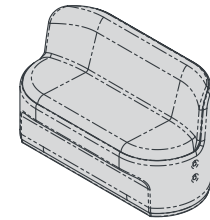

CIRCOLO LOOSE DOUBLE SEAT

Features

Seat*	Upholstered fabric
Screen*	Screens can be upholstered in different fabrics to the inner and outer sides.
Base finish	32mm Hoop pine plywood natural edge

*Fabric to the specifier choice and costed accordingly. We recommend a 4-way stretch fabric for the best result

O/A Dimensions

CIR-L-2010	1340x640x760mmH
CIR-L-2010-LB-90	1400x670x760mmH
CIR-L-2010-LB-112.5	1603x670x760mmH
CIR-L-2010-HB-90	1400x670x1350mmH
CIR-L-2010-HB-112.5	1603x670x1350mmH

CIR-L-2010

CIRCOLO LOOSE - DOUBLE SEAT