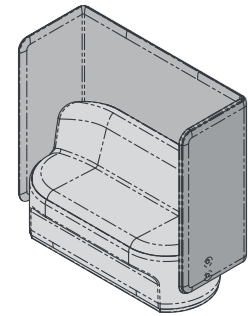

CIRCOLO LOOSE DOUBLE SEAT

Features

Seat*	Upholstered fabric
Screen*	Screens can be upholstered in different fabrics to the inner and outer sides.
Base finish	32mm Hoop pine plywood natural edge

*Fabric to the specifier choice and costed accordingly. We recommend a 4-way stretch fabric for the best result

O/A Dimensions

CIR-L-2010	1340x640x760mmH
CIR-L-2010-LB-90	1400x670x760mmH
CIR-L-2010-LB-112.5	1603x670x760mmH
CIR-L-2010-HB-90	1400x670x1350mmH
CIR-L-2010-HB-112.5	1603x670x1350mmH

CIR-L-2010-HB-90

CIRCOLO LOOSE - DOUBLE SEAT
HIGH BACK 90DEG