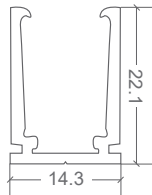

NEON MICRO EDGE | MOUNTING ACCESSORIES

CODE	ACCESSORY	L1	L2	HOLE DIMENSIONS	HOLE NUMBER
BL-LS-4052	SELF-LOCKING ALUMINIUM PROFILE 2M	100mm	200mm	Ø3.5mm	10
BL-LS-4053	SELF-LOCKING ALUMINIUM MOUNTING CLIP 50MM	25mm	-	Ø3.5mm	1
BL-LS-4054	PLASTIC PROFILE 2M	100mm	200mm	Ø3.5mm	10
BL-LS-4055	PLASTIC PROFILE 1M	100mm	200mm	Ø3.5mm	5

SELF-LOCKING ALUMINIUM PROFILE / MOUNTING CLIP

PLASTIC PROFILE