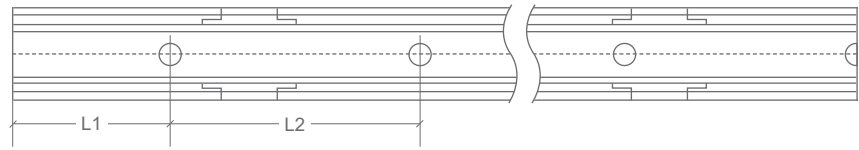

NEON MICRO EDGE | MOUNTING ACCESSORIES

CODE	ACCESSORY	L1	L2	HOLE DIMENSIONS	HOLE NUMBER
BL-LS-4052	SELF-LOCKING ALUMINIUM PROFILE 2M	100mm	200mm	Ø3.5mm	10
BL-LS-4053	SELF-LOCKING ALUMINIUM MOUNTING CLIP 50MM	25mm	-	Ø3.5mm	1
BL-LS-4054	PLASTIC PROFILE 2M	100mm	200mm	Ø3.5mm	10
BL-LS-4055	PLASTIC PROFILE 1M	100mm	200mm	Ø3.5mm	5

SELF-LOCKING ALUMINIUM PROFILE / MOUNTING CLIP

PLASTIC PROFILE