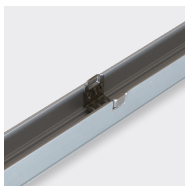

NEON MICRO EDGE | MOUNTING ACCESSORIES

CODE	ACCESSORY	L1	L2	HOLE DIMENSIONS	HOLE NUMBER
BL-LS-4052	SELF-LOCKING ALUMINIUM PROFILE 2M	100mm	200mm	Ø3.5mm	10
BL-LS-4053	SELF-LOCKING ALUMINIUM MOUNTING CLIP 50MM	25mm	-	Ø3.5mm	1
BL-LS-4054	PLASTIC PROFILE 2M	100mm	200mm	Ø3.5mm	10
BL-LS-4055	PLASTIC PROFILE 1M	100mm	200mm	Ø3.5mm	5

SELF-LOCKING ALUMINIUM PROFILE / MOUNTING CLIP

PLASTIC PROFILE