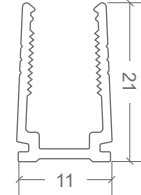

NEON MICRO EDGE | MOUNTING ACCESSORIES

CODE	ACCESSORY	L1	L2	HOLE DIMENSIONS	HOLE NUMBER
BL-LS-4052	SELF-LOCKING ALUMINIUM PROFILE 2M	100mm	200mm	Ø3.5mm	10
BL-LS-4053	SELF-LOCKING ALUMINIUM MOUNTING CLIP 50MM	25mm	-	Ø3.5mm	1
BL-LS-4054	PLASTIC PROFILE 2M	100mm	200mm	Ø3.5mm	10
BL-LS-4055	PLASTIC PROFILE 1M	100mm	200mm	Ø3.5mm	5

SELF-LOCKING ALUMINIUM PROFILE / MOUNTING CLIP

PLASTIC PROFILE