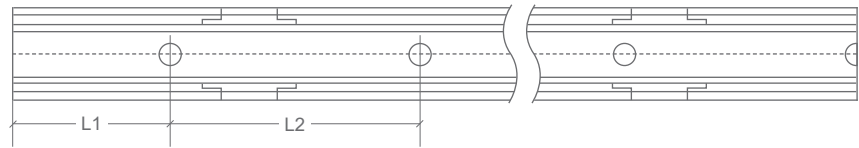

NEON MICRO CLASSIC | MOUNTING ACCESSORIES

CODE	ACCESSORY	L1	L2	HOLE DIMENSIONS	HOLE NUMBER
BL-LS-4552	SELF-LOCKING ALUMINIUM PROFILE 2M	100mm	200mm	Ø3.5mm	10
BL-LS-4553	SELF-LOCKING ALUMINIUM MOUNTING CLIP 50MM	25mm	-	Ø3.5mm	1
BL-LS-4554	PLASTIC PROFILE 2M	100mm	200mm	Ø3.5mm	10
BL-LS-4555	PLASTIC PROFILE 1M	100mm	200mm	Ø3.5mm	5
BL-LS-4028	CURVE STAINLESS STEEL PROFILE 890MM <i>MULTIPLE FIXING LOCATIONS</i>	-	-	-	-

**SELF-LOCKING ALUMINIUM
PROFILE / MOUNTING CLIP**

PLASTIC PROFILE

**CURVE STAINLESS STEEL
PROFILE 890MM**