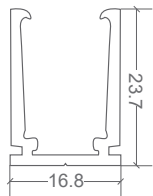

NEON MICRO CLASSIC | MOUNTING ACCESSORIES

CODE	ACCESSORY	L1	L2	HOLE DIMENSIONS	HOLE NUMBER
BL-LS-4552	SELF-LOCKING ALUMINIUM PROFILE 2M	100mm	200mm	Ø3.5mm	10
BL-LS-4553	SELF-LOCKING ALUMINIUM MOUNTING CLIP 50MM	25mm	-	Ø3.5mm	1
BL-LS-4554	PLASTIC PROFILE 2M	100mm	200mm	Ø3.5mm	10
BL-LS-4555	PLASTIC PROFILE 1M	100mm	200mm	Ø3.5mm	5
BL-LS-4028	CURVE STAINLESS STEEL PROFILE 890MM <i>MULTIPLE FIXING LOCATIONS</i>	-	-	-	-

**SELF-LOCKING ALUMINIUM
PROFILE / MOUNTING CLIP**

PLASTIC PROFILE

**CURVE STAINLESS STEEL
PROFILE 890MM**