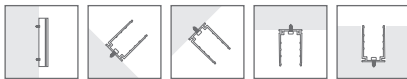

NEON MICRO CLASSIC | MOUNTING ACCESSORIES

CODE	ACCESSORY	L1	L2	HOLE DIMENSIONS	HOLE NUMBER
BL-LS-4552	SELF-LOCKING ALUMINIUM PROFILE 2M	100mm	200mm	Ø3.5mm	10
BL-LS-4553	SELF-LOCKING ALUMINIUM MOUNTING CLIP 50MM	25mm	-	Ø3.5mm	1
BL-LS-4554	PLASTIC PROFILE 2M	100mm	200mm	Ø3.5mm	10
BL-LS-4555	PLASTIC PROFILE 1M	100mm	200mm	Ø3.5mm	5
BL-LS-4028	CURVE STAINLESS STEEL PROFILE 890MM <i>MULTIPLE FIXING LOCATIONS</i>	-	-	-	-

**SELF-LOCKING ALUMINIUM
PROFILE / MOUNTING CLIP**

PLASTIC PROFILE

**CURVE STAINLESS STEEL
PROFILE 890MM**