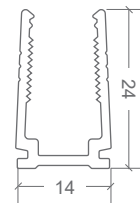

NEON MICRO CLASSIC | MOUNTING ACCESSORIES

CODE	ACCESSORY	L1	L2	HOLE DIMENSIONS	HOLE NUMBER
BL-LS-4552	SELF-LOCKING ALUMINIUM PROFILE 2M	100mm	200mm	Ø3.5mm	10
BL-LS-4553	SELF-LOCKING ALUMINIUM MOUNTING CLIP 50MM	25mm	-	Ø3.5mm	1
BL-LS-4554	PLASTIC PROFILE 2M	100mm	200mm	Ø3.5mm	10
BL-LS-4555	PLASTIC PROFILE 1M	100mm	200mm	Ø3.5mm	5
BL-LS-4028	CURVE STAINLESS STEEL PROFILE 890MM <i>MULTIPLE FIXING LOCATIONS</i>	-	-	-	-

**SELF-LOCKING ALUMINIUM
PROFILE / MOUNTING CLIP**

PLASTIC PROFILE

**CURVE STAINLESS STEEL
PROFILE 890MM**