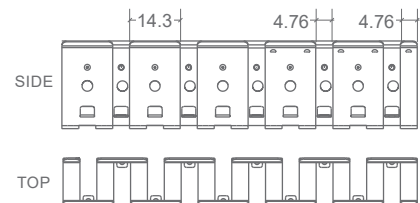

NEON MICRO CLASSIC | MOUNTING ACCESSORIES

CODE	ACCESSORY	L1	L2	HOLE DIMENSIONS	HOLE NUMBER
BL-LS-4552	SELF-LOCKING ALUMINIUM PROFILE 2M	100mm	200mm	Ø3.5mm	10
BL-LS-4553	SELF-LOCKING ALUMINIUM MOUNTING CLIP 50MM	25mm	-	Ø3.5mm	1
BL-LS-4554	PLASTIC PROFILE 2M	100mm	200mm	Ø3.5mm	10
BL-LS-4555	PLASTIC PROFILE 1M	100mm	200mm	Ø3.5mm	5
BL-LS-4028	CURVE STAINLESS STEEL PROFILE 890MM <i>MULTIPLE FIXING LOCATIONS</i>	-	-	-	-

**SELF-LOCKING ALUMINIUM
PROFILE / MOUNTING CLIP**

PLASTIC PROFILE

**CURVE STAINLESS STEEL
PROFILE 890MM**