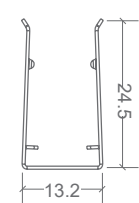

NEON MICRO CLASSIC | MOUNTING ACCESSORIES

CODE	ACCESSORY	L1	L2	HOLE DIMENSIONS	HOLE NUMBER
BL-LS-4552	SELF-LOCKING ALUMINIUM PROFILE 2M	100mm	200mm	Ø3.5mm	10
BL-LS-4553	SELF-LOCKING ALUMINIUM MOUNTING CLIP 50MM	25mm	-	Ø3.5mm	1
BL-LS-4554	PLASTIC PROFILE 2M	100mm	200mm	Ø3.5mm	10
BL-LS-4555	PLASTIC PROFILE 1M	100mm	200mm	Ø3.5mm	5
BL-LS-4028	CURVE STAINLESS STEEL PROFILE 890MM <i>MULTIPLE FIXING LOCATIONS</i>	-	-	-	-

**SELF-LOCKING ALUMINIUM
PROFILE / MOUNTING CLIP**

PLASTIC PROFILE

**CURVE STAINLESS STEEL
PROFILE 890MM**