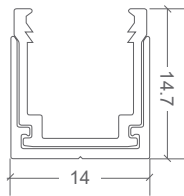

NEON MICRO ARC | MOUNTING ACCESSORIES

CODE	ACCESSORY	L1	L2	HOLE DIMENSIONS	HOLE NUMBER
BL-LS-4858	PLASTIC AND ALUMINIUM PROFILE 2M	100mm	200mm	Ø3.5mm	10
BL-LS-4855	PLASTIC AND ALUMINIUM MOUNTING CLIP 35MM	17.5mm	–	Ø3.5mm	1
BL-LS-4841	SERRATED ALUMINIUM PROFILE 2 METRE	100mm	200mm	4×10mm	10
BL-LS-4840	SERRATED ALUMINIUM PROFILE 1 METRE	100mm	200mm	4×10mm	5
BL-LS-4842	SERRATED ALUMINIUM CLIP 20MM	10mm	–	4×10mm	1
BL-LS-4869	HORIZONTAL BENDABLE SERRATED ALUMINIUM PROFILE 1 METRE	116.5mm	98.8mm	Ø4.2mm	10

PLASTIC AND ALUMINIUM PROFILE 2M / CLIP

SERRATED ALUMINIUM PROFILE / CLIP

HORIZONTAL BENDABLE SERRATED ALUMINIUM PROFILE 1M