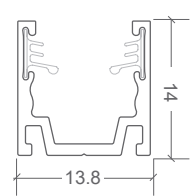

NEON MICRO ARC | MOUNTING ACCESSORIES

CODE	ACCESSORY	L1	L2	HOLE DIMENSIONS	HOLE NUMBER
BL-LS-4858	PLASTIC AND ALUMINIUM PROFILE 2M	100mm	200mm	Ø3.5mm	10
BL-LS-4855	PLASTIC AND ALUMINIUM MOUNTING CLIP 35MM	17.5mm	–	Ø3.5mm	1
BL-LS-4841	SERRATED ALUMINIUM PROFILE 2 METRE	100mm	200mm	4×10mm	10
BL-LS-4840	SERRATED ALUMINIUM PROFILE 1 METRE	100mm	200mm	4×10mm	5
BL-LS-4842	SERRATED ALUMINIUM CLIP 20MM	10mm	–	4×10mm	1
BL-LS-4869	HORIZONTAL BENDABLE SERRATED ALUMINIUM PROFILE 1 METRE	116.5mm	98.8mm	Ø4.2mm	10

PLASTIC AND ALUMINIUM PROFILE 2M / CLIP

SERRATED ALUMINIUM PROFILE / CLIP

HORIZONTAL BENDABLE SERRATED ALUMINIUM PROFILE 1M