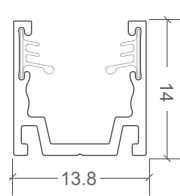

NEON MICRO ARC | MOUNTING ACCESSORIES

CODE	ACCESSORY	L1	L2	HOLE DIMENSIONS	HOLE NUMBER
BL-LS-4858	PLASTIC AND ALUMINIUM PROFILE 2M	100mm	200mm	Ø3.5mm	10
BL-LS-4855	PLASTIC AND ALUMINIUM MOUNTING CLIP 35MM	17.5mm	–	Ø3.5mm	1
BL-LS-4841	SERRATED ALUMINIUM PROFILE 2 METRE	100mm	200mm	4×10mm	10
BL-LS-4840	SERRATED ALUMINIUM PROFILE 1 METRE	100mm	200mm	4×10mm	5
BL-LS-4842	SERRATED ALUMINIUM CLIP 20MM	10mm	–	4×10mm	1
BL-LS-4869	HORIZONTAL BENDABLE SERRATED ALUMINIUM PROFILE 1 METRE	116.5mm	98.8mm	Ø4.2mm	10

PLASTIC AND ALUMINIUM PROFILE 2M / CLIP

SERRATED ALUMINIUM PROFILE / CLIP

HORIZONTAL BENDABLE SERRATED ALUMINIUM PROFILE 1M