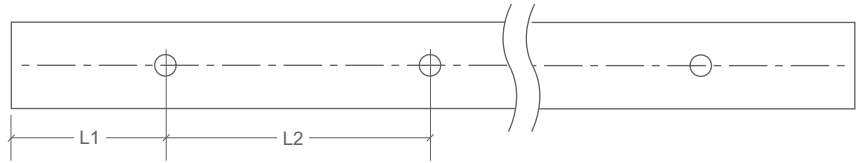

NEON MICRO ARC | MOUNTING ACCESSORIES

CODE	ACCESSORY	L1	L2	HOLE DIMENSIONS	HOLE NUMBER
BL-LS-4858	PLASTIC AND ALUMINIUM PROFILE 2M	100mm	200mm	Ø3.5mm	10
BL-LS-4855	PLASTIC AND ALUMINIUM MOUNTING CLIP 35MM	17.5mm	–	Ø3.5mm	1
BL-LS-4841	SERRATED ALUMINIUM PROFILE 2 METRE	100mm	200mm	4×10mm	10
BL-LS-4840	SERRATED ALUMINIUM PROFILE 1 METRE	100mm	200mm	4×10mm	5
BL-LS-4842	SERRATED ALUMINIUM CLIP 20MM	10mm	–	4×10mm	1
BL-LS-4869	HORIZONTAL BENDABLE SERRATED ALUMINIUM PROFILE 1 METRE	116.5mm	98.8mm	Ø4.2mm	10

PLASTIC AND ALUMINIUM PROFILE 2M / CLIP

SERRATED ALUMINIUM PROFILE / CLIP

HORIZONTAL BENDABLE SERRATED ALUMINIUM PROFILE 1M