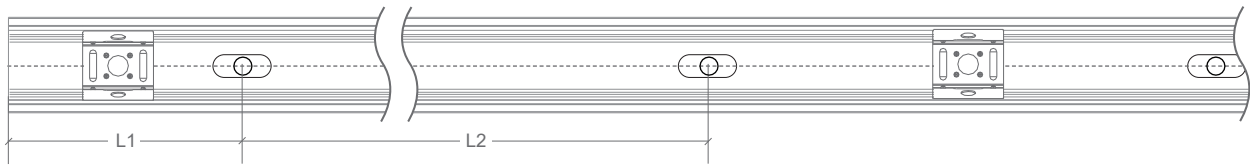

NEON EDGE | SAUNA | MOUNTING ACCESSORIES

CODE	ACCESSORY	L1	L2	HOLE DIMENSIONS	HOLE NUMBER	CLIP NUMBER
BL-LS-4003	SELF-LOCKING ALUMINIUM PROFILE 2M	100mm	200mm	4 × 10mm	10	9
BL-LS-4004	SELF-LOCKING ALUMINIUM MOUNTING CLIP 35MM	5mm	25mm	4 × 10mm	2	1
BL-LS-4028	BENDABLE STAINLESS STEEL PROFILE 890MM <i>MULTIPLE FIXING LOCATIONS</i>	-	-	-	-	-