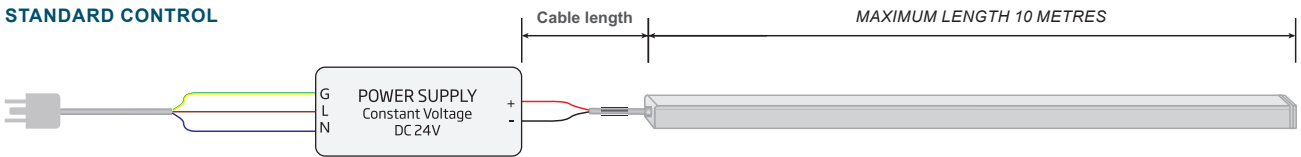

STANDARD CONTROL