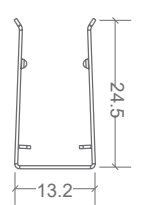

SELF-LOCKING ALUMINIUM
PROFILE 2M / MOUNTING CLIP