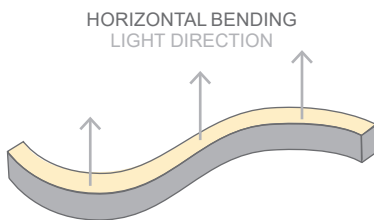

CODE	COLOUR	LUMENS
BL-LS-4070S-27	WARM WHITE 2700K +/- 110K	≥180lm/m
BL-LS-4070S-30	WARM WHITE 3000K +/- 150K	≥200lm/m
BL-LS-4070S-40	NATURAL WHITE 4000K +/- 175K	≥200lm/m
BL-LS-4070S-57	COOL WHITE 5700K +/- 335K	≥200lm/m

ELECTRICAL & OPTICAL DATA VARIANCE +/- 10%. SOLD BY THE METRE. IES FILES AVAILABLE. 2200K & 3500K AVAILABLE BY REQUEST.

POWER & TEMP

LED WATTS	6W/m
INPUT VOLTS	24V DC Constant voltage
OPERATING TEMP. (ENVIRONMENT)	-40°C ~ +90°C
MAX. RUN PER POWER FEED	10 metres

LIGHT & LIFE

CRI	≥80
BEAM ANGLE	160°
LED PER METRE	72
SOURCE LIFE	50,000 hours
WARRANTY	3 years

PHYSICAL PARAMETERS & CONTROL

MINIMUM BEND RADIUS	60mm
BEND DIRECTION	Horizontal bending
DIMENSIONS	W11.5 × H21mm
INGRESS PROTECTION	IP67 Slimline injection moulding connections <i>Dimensions of connectors shown on installation guide</i>
CUTTING LENGTH	83.3mm
HOUSING	UV & flame resistant white silicone with opal diffuser
MOUNTING	Profile / clips available <i>SEE PAGE 3.</i>
CONTROL	Dimmable by PWM signal

DON'T SEE THE OPTION FOR YOU? LET US KNOW WHAT YOU ARE LOOKING FOR AND WE'LL SEE WHAT WE CAN DO!