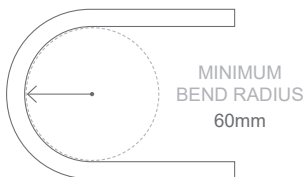

CODE	COLOUR	LUMENS
BL-LS-4070S-27	WARM WHITE 2700K +/- 110K	≥180lm/m
BL-LS-4070S-30	WARM WHITE 3000K +/- 150K	≥200lm/m
BL-LS-4070S-40	NATURAL WHITE 4000K +/- 175K	≥200lm/m
BL-LS-4070S-57	COOL WHITE 5700K +/- 335K	≥200lm/m

ELECTRICAL & OPTICAL DATA VARIANCE +/- 10%. SOLD BY THE METRE. IES FILES AVAILABLE. 2200K & 3500K AVAILABLE BY REQUEST.

POWER & TEMP

LED WATTS	6W/m
INPUT VOLTS	24V DC Constant voltage
OPERATING TEMP. (ENVIRONMENT)	-40°C ~ +90°C
MAX. RUN PER POWER FEED	10 metres

LIGHT & LIFE

CRI	≥80
BEAM ANGLE	160°
LED PER METRE	72
SOURCE LIFE	50,000 hours
WARRANTY	3 years

PHYSICAL PARAMETERS & CONTROL

MINIMUM BEND RADIUS	60mm
BEND DIRECTION	Horizontal bending
DIMENSIONS	W11.5 × H21mm
INGRESS PROTECTION	IP67 Slimline injection moulding connections <i>Dimensions of connectors shown on installation guide</i>
CUTTING LENGTH	83.3mm
HOUSING	UV & flame resistant white silicone with opal diffuser
MOUNTING	Profile / clips available <i>SEE PAGE 3.</i>
CONTROL	Dimmable by PWM signal

DON'T SEE THE OPTION FOR YOU? LET US KNOW WHAT YOU ARE LOOKING FOR AND WE'LL SEE WHAT WE CAN DO!