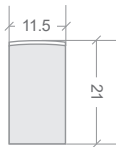

CODE	COLOUR	LUMENS
BL-LS-4070S-27	WARM WHITE 2700K +/- 110K	≥180lm/m
BL-LS-4070S-30	WARM WHITE 3000K +/- 150K	≥200lm/m
BL-LS-4070S-40	NATURAL WHITE 4000K +/- 175K	≥200lm/m
BL-LS-4070S-57	COOL WHITE 5700K +/- 335K	≥200lm/m

ELECTRICAL & OPTICAL DATA VARIANCE +/- 10%. SOLD BY THE METRE. IES FILES AVAILABLE. 2200K & 3500K AVAILABLE BY REQUEST.

POWER & TEMP

LED WATTS	6W/m
INPUT VOLTS	24V DC Constant voltage
OPERATING TEMP. (ENVIRONMENT)	-40°C ~ +90°C
MAX. RUN PER POWER FEED	10 metres

LIGHT & LIFE

CRI	≥80
BEAM ANGLE	160°
LED PER METRE	72
SOURCE LIFE	50,000 hours
WARRANTY	3 years

PHYSICAL PARAMETERS & CONTROL

MINIMUM BEND RADIUS	60mm
BEND DIRECTION	Horizontal bending
DIMENSIONS	W11.5 × H21mm
INGRESS PROTECTION	IP67 Slimline injection moulding connections <i>Dimensions of connectors shown on installation guide</i>
CUTTING LENGTH	83.3mm
HOUSING	UV & flame resistant white silicone with opal diffuser
MOUNTING	Profile / clips available <i>SEE PAGE 3.</i>
CONTROL	Dimmable by PWM signal

DON'T SEE THE OPTION FOR YOU? LET US KNOW WHAT YOU ARE LOOKING FOR AND WE'LL SEE WHAT WE CAN DO!