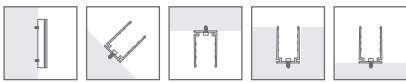

SELF-LOCKING ALUMINIUM
PROFILE 2M / MOUNTING CLIP