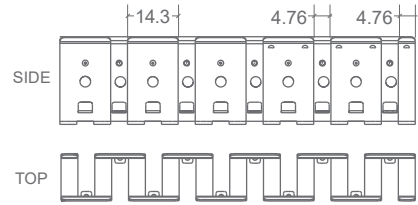

NEON EDGE | SAUNA | MOUNTING ACCESSORIES

CODE	ACCESSORY	L1	L2	HOLE DIMENSIONS	HOLE NUMBER	CLIP NUMBER
BL-LS-4003	SELF-LOCKING ALUMINIUM PROFILE 2M	100mm	200mm	4 × 10mm	10	9
BL-LS-4004	SELF-LOCKING ALUMINIUM MOUNTING CLIP 35MM	5mm	25mm	4 × 10mm	2	1
BL-LS-4028	BENDABLE STAINLESS STEEL PROFILE 890MM <i>MULTIPLE FIXING LOCATIONS</i>	-	-	-	-	-