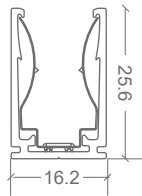

LIGHT & LIFE

CRI	≥80
BEAM ANGLE	160°
LED PER METRE	72
SOURCE LIFE	50,000 hours
WARRANTY	3 years

PHYSICAL PARAMETERS & CONTROL

MINIMUM BEND RADIUS	60mm
BEND DIRECTION	Horizontal bending
DIMENSIONS	W11.5 × H21mm
INGRESS PROTECTION	IP67 Slimline injection moulding connections <i>Dimensions of connectors shown on installation guide</i>
CUTTING LENGTH	83.3mm
HOUSING	UV & flame resistant white silicone with opal diffuser
MOUNTING	Profile / clips available <i>SEE PAGE 3.</i>
CONTROL	Dimmable by PWM signal

OPTIONAL DIMMER

CABLE LENGTH

(The length of electrical cable between power output end and light input end, including any cables for interconnection)

REFER TO CHART WHERE ADDITIONAL CABLE IS REQUIRED TO ACCESS POWER ON-SITE. CHART SHOWS MAXIMUM CABLE LENGTHS FOR DIFFERENT WIRE GAUGES (TO AVOID VOLTAGE DROP).

LIGHT LENGTH (METRES)	MAX CABLE LENGTH SILICONE (METRES)				
	0.32mm ² 22AWG	0.52mm ² 20AWG	0.81mm ² 18AWG	1.32mm ² 16AWG	2.07mm ² 14AWG
1	76.0	123.5	192.5	314.0	492.0
2	38.0	61.5	96.5	157.0	246.0
3	25.0	40.5	63.0	103.0	161.0
4	18.5	30.0	47.0	76.5	120.0
5	15	24.0	37.5	61.5	96.5
6	12.5	20.0	31.5	51.5	80.5
7	10.5	17.0	27.0	44.0	69.0
8	9.0	15.0	23.5	38.5	60.5
9	8.0	13.5	21.0	34.0	53.5
10	7.5	12.0	19.0	31.0	48.5

NEON EDGE | SAUNA | MOUNTING ACCESSORIES

CODE	ACCESSORY	L1	L2	HOLE DIMENSIONS	HOLE NUMBER	CLIP NUMBER
BL-LS-4003	SELF-LOCKING ALUMINIUM PROFILE 2M	100mm	200mm	4 × 10mm	10	9
BL-LS-4004	SELF-LOCKING ALUMINIUM MOUNTING CLIP 35MM	5mm	25mm	4 × 10mm	2	1
BL-LS-4028	BENDABLE STAINLESS STEEL PROFILE 890MM <i>MULTIPLE FIXING LOCATIONS</i>	-	-	-	-	-