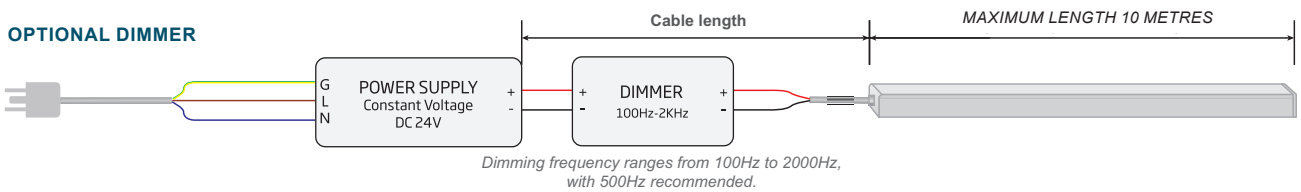

OPTIONAL DIMMER

CABLE LENGTH

(The length of electrical cable between power output end and light input end, including any cables for interconnection)

REFER TO CHART WHERE ADDITIONAL CABLE IS REQUIRED TO ACCESS POWER ON-SITE. CHART SHOWS MAXIMUM CABLE LENGTHS FOR DIFFERENT WIRE GAUGES (TO AVOID VOLTAGE DROP).

LIGHT LENGTH (METRES)	MAX CABLE LENGTH SILICONE (METRES)				
	0.32mm² 22AWG	0.52mm² 20AWG	0.81mm² 18AWG	1.32mm² 16AWG	2.07mm² 14AWG
1	76.0	123.5	192.5	314.0	492.0
2	38.0	61.5	96.5	157.0	246.0
3	25.0	40.5	63.0	103.0	161.0
4	18.5	30.0	47.0	76.5	120.0
5	15	24.0	37.5	61.5	96.5
6	12.5	20.0	31.5	51.5	80.5
7	10.5	17.0	27.0	44.0	69.0
8	9.0	15.0	23.5	38.5	60.5
9	8.0	13.5	21.0	34.0	53.5
10	7.5	12.0	19.0	31.0	48.5

INSTALLATION WARNINGS

- Keep at least 80cm away from the steam outlet or heat source area.
- Do not place in an enclosed space, as air circulation is needed.
- Do not touch metal components directly to prevent burns.