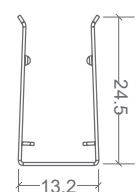

01 02

300MM FLEXIBLE
CONNECTOR

TUNEABLE WHITE

BL-LS-4020

BL-LS-4021

BL-LS-4026

BL-LS-4027

BL-LS-4022

NEON EDGE | MOUNTING ACCESSORIES

CODE	ACCESSORY	L1	L2	HOLE DIMENSIONS	HOLE NUMBER	CLIP NUMBER
BL-LS-4003	SELF-LOCKING ALUMINIUM PROFILE 2M	100mm	200mm	4 × 10mm	10	9
BL-LS-4004	SELF-LOCKING ALUMINIUM MOUNTING CLIP 35MM	5mm	25mm	4 × 10mm	2	1
BL-LS-4005	PLASTIC PROFILE 2M	100mm	200mm	Ø3.5mm	10	-
BL-LS-4006	PLASTIC PROFILE 1M	100mm	200mm	Ø3.5mm	5	-
BL-LS-4028	BENDABLE STAINLESS STEEL PROFILE 890MM MULTIPLE FIXING LOCATIONS	-	-	-	-	-