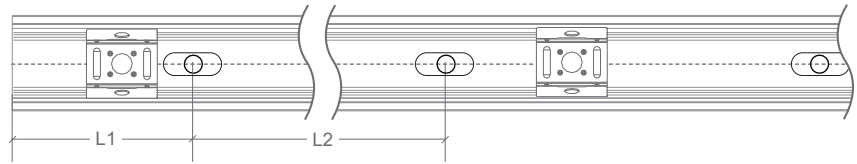

01 02

300MM FLEXIBLE
CONNECTOR

TUNEABLE WHITE

BL-LS-4020

BL-LS-4021

BL-LS-4026

BL-LS-4027

BL-LS-4022

NEON EDGE | MOUNTING ACCESSORIES

CODE	ACCESSORY	L1	L2	HOLE DIMENSIONS	HOLE NUMBER	CLIP NUMBER
BL-LS-4003	SELF-LOCKING ALUMINIUM PROFILE 2M	100mm	200mm	4 × 10mm	10	9
BL-LS-4004	SELF-LOCKING ALUMINIUM MOUNTING CLIP 35MM	5mm	25mm	4 × 10mm	2	1
BL-LS-4005	PLASTIC PROFILE 2M	100mm	200mm	Ø3.5mm	10	-
BL-LS-4006	PLASTIC PROFILE 1M	100mm	200mm	Ø3.5mm	5	-
BL-LS-4028	BENDABLE STAINLESS STEEL PROFILE 890MM MULTIPLE FIXING LOCATIONS	-	-	-	-	-