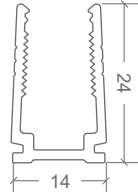

01 02

300MM FLEXIBLE
CONNECTOR

TUNEABLE WHITE

BL-LS-4020

BL-LS-4021

BL-LS-4026

BL-LS-4027

BL-LS-4022

NEON EDGE | MOUNTING ACCESSORIES

CODE	ACCESSORY	L1	L2	HOLE DIMENSIONS	HOLE NUMBER	CLIP NUMBER
BL-LS-4003	SELF-LOCKING ALUMINIUM PROFILE 2M	100mm	200mm	4 × 10mm	10	9
BL-LS-4004	SELF-LOCKING ALUMINIUM MOUNTING CLIP 35MM	5mm	25mm	4 × 10mm	2	1
BL-LS-4005	PLASTIC PROFILE 2M	100mm	200mm	Ø3.5mm	10	-
BL-LS-4006	PLASTIC PROFILE 1M	100mm	200mm	Ø3.5mm	5	-
BL-LS-4028	BENDABLE STAINLESS STEEL PROFILE 890MM MULTIPLE FIXING LOCATIONS	-	-	-	-	-