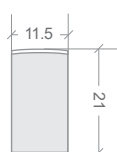

EX-STOCK
PRODUCT

NEON EDGE | RGB | PVC

With the introduction of our indent range of Silicone encapsulated Neon LED ribbon, our local, end of line PVC stock is available with 3 year warranty using local connectors.

Neon Edge is a sleek W11.5 × H21mm model perfect for cove lighting, handrails, or architectural features in exterior and interior applications.

Stock quantities vary - Talk to our team.
For more options consider our indent silicone Neon range - lead times apply.

APPLICATIONS

- Creative colour installations. Theatres, bars, restaurants, and retail
- Cove lighting, handrails, or toekicks
- Architectural features
- Exterior or interior installations

FEATURES

- Suitable for use around salt or chlorinated water

COLOUR	CODE	COLOUR	LUMENS
RGB	BL-LS-4100-RGB	R 615–625nm	≥40lm/m
		G 520–530nm	≥100lm/m
		B 465–475nm	≥15lm/m

ELECTRICAL & OPTICAL DATA VARIANCE +/- 10%
SOLD BY THE METRE
IES FILES AVAILABLE

LED WATTS	12W/m	MINIMUM BEND RADIUS	60mm
INPUT VOLTS	24V DC constant voltage	BEND DIRECTION	Horizontal bending
OPERATING TEMP.	-20°C ~ +45°C	DIMENSIONS	W11.5 × H21mm
MAX. RUN PER POWER FEED	Static full loading* 7m using one feed 14m using two feeds Dynamic operating** 10m using one feed 20m using two feeds	INGRESS PROTECTION	Up to IP67 Protection established by use of connection type <i>SEE PAGE 2.</i>
BEAM ANGLE	160°	CUTTING LENGTH	100mm
SOURCE LIFE	50,000 hours	HOUSING	UV & flame resistant white PVC
WARRANTY	3 years	MOUNTING	Profile / clips available <i>SEE PAGE 3.</i>
		CONTROL	Requires 3-channel controller

*STATIC FULL LOADING

Continuous (not flashing or fading) use of all three colours R, G, B simultaneously (to make a white tone).