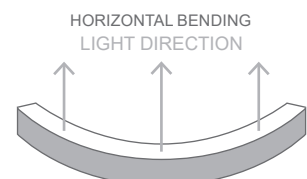

EX-STOCK
PRODUCT

NEON EDGE | RGB | PVC

With the introduction of our indent range of Silicone encapsulated Neon LED ribbon, our local, end of line PVC stock is available with 3 year warranty using local connectors.

Neon Edge is a sleek W11.5 × H21mm model perfect for cove lighting, handrails, or architectural features in exterior and interior applications.

Stock quantities vary - Talk to our team.
For more options consider our indent silicone Neon range - lead times apply.

APPLICATIONS

- Creative colour installations. Theatres, bars, restaurants, and retail
- Cove lighting, handrails, or toekicks
- Architectural features
- Exterior or interior installations

FEATURES

- Suitable for use around salt or chlorinated water

COLOUR	CODE	COLOUR	LUMENS
RGB	BL-LS-4100-RGB	R 615–625nm	≥40lm/m
		G 520–530nm	≥100lm/m
		B 465–475nm	≥15lm/m

ELECTRICAL & OPTICAL DATA VARIANCE +/- 10%
SOLD BY THE METRE
IES FILES AVAILABLE

LED WATTS	12W/m	MINIMUM BEND RADIUS	60mm
INPUT VOLTS	24V DC constant voltage	BEND DIRECTION	Horizontal bending
OPERATING TEMP.	-20°C ~ +45°C	DIMENSIONS	W11.5 × H21mm
MAX. RUN PER POWER FEED	Static full loading* 7m using one feed 14m using two feeds Dynamic operating** 10m using one feed 20m using two feeds	INGRESS PROTECTION	Up to IP67 Protection established by use of connection type <i>SEE PAGE 2.</i>
BEAM ANGLE	160°	CUTTING LENGTH	100mm
SOURCE LIFE	50,000 hours	HOUSING	UV & flame resistant white PVC
WARRANTY	3 years	MOUNTING	Profile / clips available <i>SEE PAGE 3.</i>
		CONTROL	Requires 3-channel controller

*STATIC FULL LOADING

Continuous (not flashing or fading) use of all three colours R, G, B simultaneously (to make a white tone).