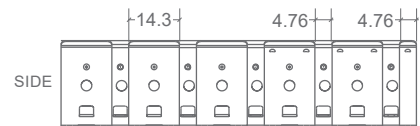

NEON EDGE | MOUNTING ACCESSORIES

CODE	ACCESSORY	L1	L2	HOLE DIMENSIONS	HOLE NUMBER	CLIP NUMBER
BL-LS-4003	SELF-LOCKING ALUMINIUM PROFILE 2M	100mm	200mm	4 × 10mm	10	9
BL-LS-4004	SELF-LOCKING ALUMINIUM MOUNTING CLIP 35MM	5mm	25mm	4 × 10mm	2	1
BL-LS-4005	PLASTIC PROFILE 2M	100mm	200mm	Ø3.5mm	10	-
BL-LS-4006	PLASTIC PROFILE 1M	100mm	200mm	Ø3.5mm	5	-
BL-LS-4028	BENDABLE STAINLESS STEEL PROFILE 890MM MULTIPLE FIXING LOCATIONS	-	-	-	-	-

SELF-LOCKING ALUMINIUM PROFILE 2M / MOUNTING CLIP

Not recommend for underwater use

PLASTIC PROFILE

BENDABLE STAINLESS STEEL PROFILE 890MM