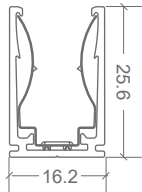

01 02

300MM FLEXIBLE
CONNECTOR

TUNEABLE WHITE

BL-LS-4020

BL-LS-4021

BL-LS-4026

BL-LS-4027

BL-LS-4022

NEON EDGE | MOUNTING ACCESSORIES

CODE	ACCESSORY	L1	L2	HOLE DIMENSIONS	HOLE NUMBER	CLIP NUMBER
BL-LS-4003	SELF-LOCKING ALUMINIUM PROFILE 2M	100mm	200mm	4 × 10mm	10	9
BL-LS-4004	SELF-LOCKING ALUMINIUM MOUNTING CLIP 35MM	5mm	25mm	4 × 10mm	2	1
BL-LS-4005	PLASTIC PROFILE 2M	100mm	200mm	Ø3.5mm	10	-
BL-LS-4006	PLASTIC PROFILE 1M	100mm	200mm	Ø3.5mm	5	-
BL-LS-4028	BENDABLE STAINLESS STEEL PROFILE 890MM MULTIPLE FIXING LOCATIONS	-	-	-	-	-

SELF-LOCKING ALUMINIUM PROFILE 2M / MOUNTING CLIP

Not recommend for underwater use

PLASTIC PROFILE

BENDABLE STAINLESS STEEL PROFILE 890MM