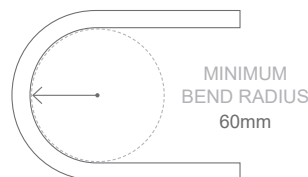

EX-STOCK
PRODUCT

NEON EDGE | RGB | PVC

With the introduction of our indent range of Silicone encapsulated Neon LED ribbon, our local, end of line PVC stock is available with 3 year warranty using local connectors.

Neon Edge is a sleek W11.5 × H21mm model perfect for cove lighting, handrails, or architectural features in exterior and interior applications.

Stock quantities vary - Talk to our team.
For more options consider our indent silicone Neon range - lead times apply.

APPLICATIONS

- Creative colour installations. Theatres, bars, restaurants, and retail
- Cove lighting, handrails, or toekicks
- Architectural features
- Exterior or interior installations

FEATURES

- Suitable for use around salt or chlorinated water

COLOUR	CODE	COLOUR	LUMENS
RGB	BL-LS-4100-RGB	R 615–625nm	≥40lm/m
		G 520–530nm	≥100lm/m
		B 465–475nm	≥15lm/m

ELECTRICAL & OPTICAL DATA VARIANCE +/- 10%
SOLD BY THE METRE
IES FILES AVAILABLE

LED WATTS	12W/m	MINIMUM BEND RADIUS	60mm
INPUT VOLTS	24V DC constant voltage	BEND DIRECTION	Horizontal bending
OPERATING TEMP.	-20°C ~ +45°C	DIMENSIONS	W11.5 × H21mm
MAX. RUN PER POWER FEED	Static full loading* 7m using one feed 14m using two feeds Dynamic operating** 10m using one feed 20m using two feeds	INGRESS PROTECTION	Up to IP67 Protection established by use of connection type <i>SEE PAGE 2.</i>
BEAM ANGLE	160°	CUTTING LENGTH	100mm
SOURCE LIFE	50,000 hours	HOUSING	UV & flame resistant white PVC
WARRANTY	3 years	MOUNTING	Profile / clips available <i>SEE PAGE 3.</i>
		CONTROL	Requires 3-channel controller

*STATIC FULL LOADING

Continuous (not flashing or fading) use of all three colours R, G, B simultaneously (to make a white tone).